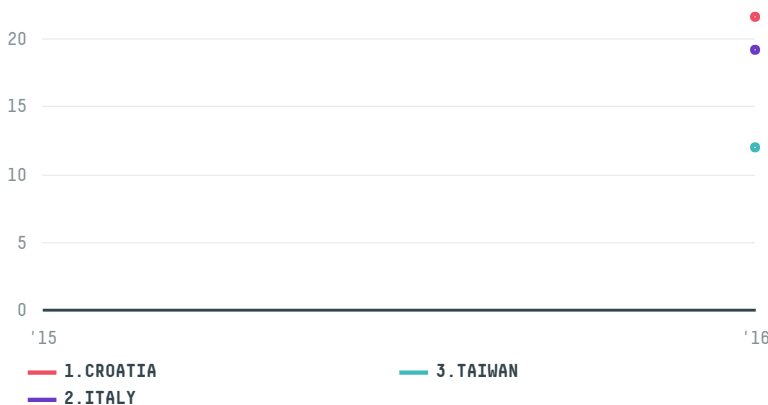

TOP DESTINATION COUNTRIES OF COFFEE EXPORTED BY 1857 COMERCIO E EXPORTACAO DE CAFE LTDA: