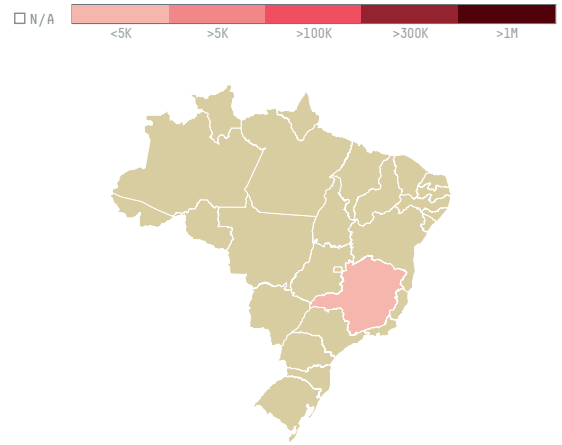

# trase

## 1857 COMERCIO E EXPORTACAO DE CAFE LTDA

ACTIVITY      COMMODITY      COUNTRY      YEAR  
**Exporter**      **Coffee**      **Brazil**      **2016**

1857 COMERCIO E EXPORTACAO DE CAFE LTDA was the 146th largest exporter of coffee from BRAZIL in 2016, accounting for 53 tons. This is a 2650% increase vs the previous year. As an exporter, 1857 COMERCIO E EXPORTACAO DE CAFE LTDA sources from 1 municipalities, or 0% of the coffee production municipalities. The main destination of the coffee exported by 1857 COMERCIO E EXPORTACAO DE CAFE LTDA is CROATIA, accounting for 41% of the total.

### TOP DESTINATION COUNTRIES OF COFFEE EXPORTED BY 1857 COMERCIO E EXPORTACAO DE CAFE LTDA: