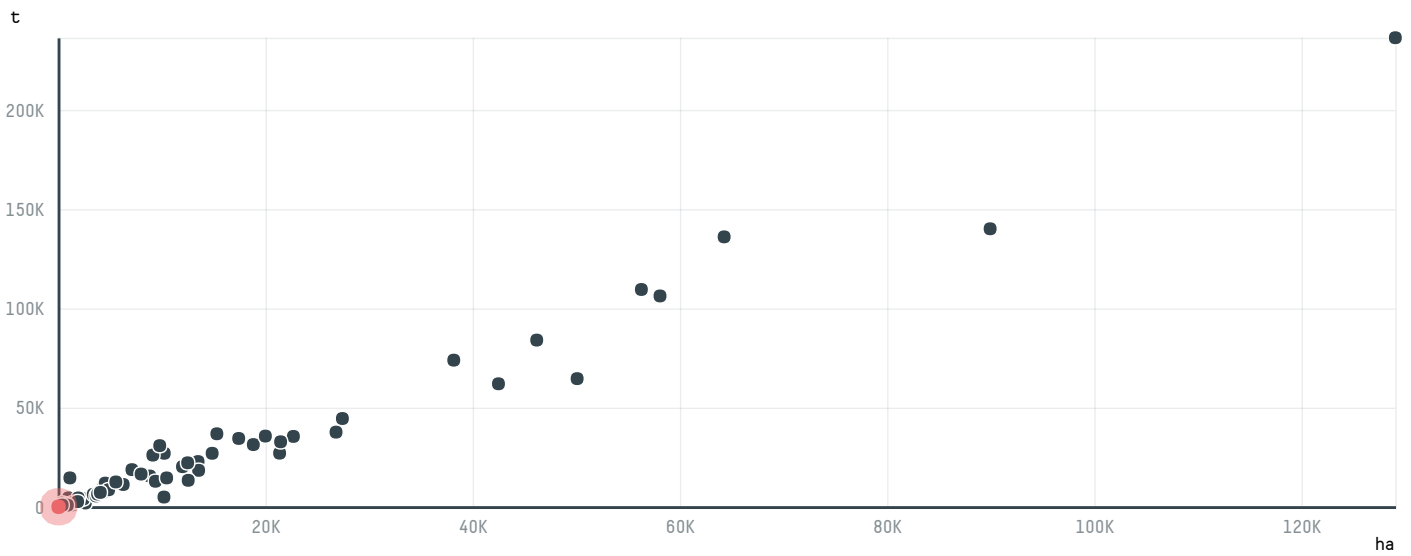

COMPARING COMPANIES EXPORTING COFFEE FROM BRAZIL IN 2016

Trase is a partnership between

In collaboration with

and many other organizations and individuals.

Donors

[Terms of Use](#) · [Privacy policy](#) · [Cookie policy](#) · [Contact us](#)

This website uses cookies to provide you with an improved user experience. By continuing to browse this site, you consent to the use of cookies and similar technologies. Please visit our [privacy policy](#) for further details.

I AGREE