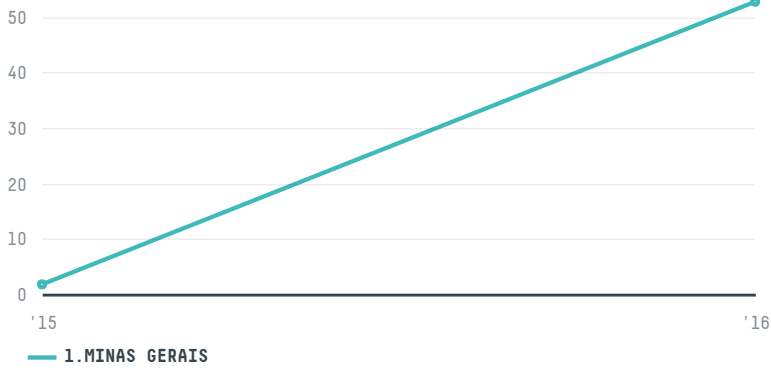

COMPARING COMPANIES EXPORTING COFFEE FROM BRAZIL IN 2016

Trase is a partnership between

In collaboration with

and many other organizations and individuals.

Donors

[Terms of Use](#) · [Privacy policy](#) · [Cookie policy](#) · [Contact us](#)

This website uses cookies to provide you with an improved user experience. By continuing to browse this site, you consent to the use of cookies and similar technologies. Please visit our [privacy policy](#) for further details.

I AGREE