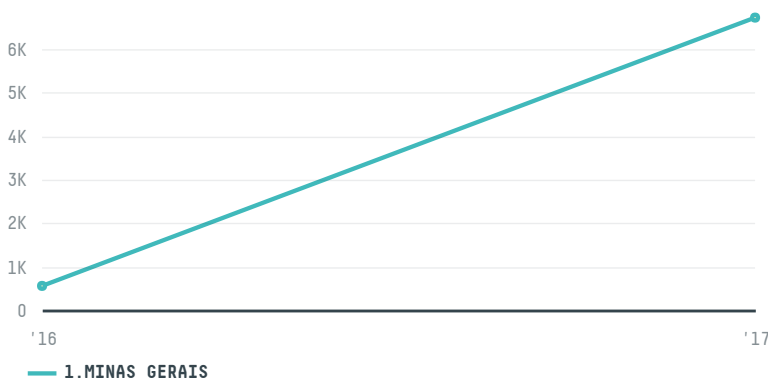

trase

VELOSO CAFE DO CERRADO EXPORTACAO E IMPORTACAO LTDA - EPP

ACTIVITY	COMMODITY	COUNTRY	YEAR
Exporter group	Coffee	Brazil	2017

VELOSO CAFE DO CERRADO EXPORTACAO E IMPORTACAO LTDA - EPP was the 40th largest exporter of coffee from BRAZIL in 2017, accounting for 7 thousand tons. This is a 1069% increase vs the previous year. As an exporter, VELOSO CAFE DO CERRADO EXPORTACAO E IMPORTACAO LTDA - EPP sources from 1 municipalities, or 0% of the coffee production municipalities. The main destination of the coffee exported by VELOSO CAFE DO CERRADO EXPORTACAO E IMPORTACAO LTDA - EPP is BELGIUM, accounting for 39% of the total.