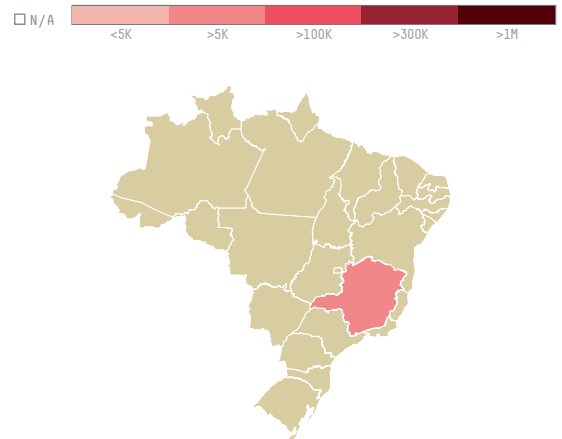

trase

VELOSO CAFE DO CERRADO EXPORTACAO E IMPORTACAO LTDA - EPP

ACTIVITY	COMMODITY	COUNTRY	YEAR
Exporter group	Coffee	Brazil	2017

VELOSO CAFE DO CERRADO EXPORTACAO E IMPORTACAO LTDA - EPP was the 40th largest exporter of coffee from BRAZIL in 2017, accounting for 7 thousand tons. This is a 1069% increase vs the previous year. As an exporter, VELOSO CAFE DO CERRADO EXPORTACAO E IMPORTACAO LTDA - EPP sources from 1 municipalities, or 0% of the coffee production municipalities. The main destination of the coffee exported by VELOSO CAFE DO CERRADO EXPORTACAO E IMPORTACAO LTDA - EPP is BELGIUM, accounting for 39% of the total.