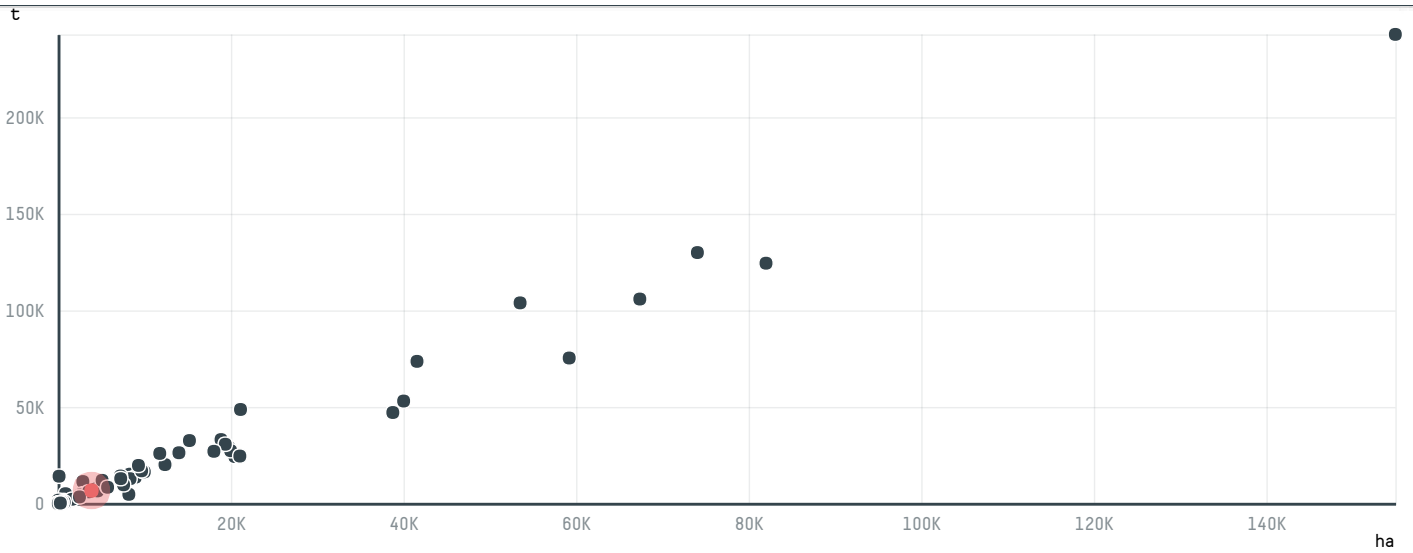

Trase is a partnership between

In collaboration with

and many other organizations and individuals.

Donors

[Terms of Use](#) · [Privacy policy](#) · [Cookie policy](#) · [Contact us](#)