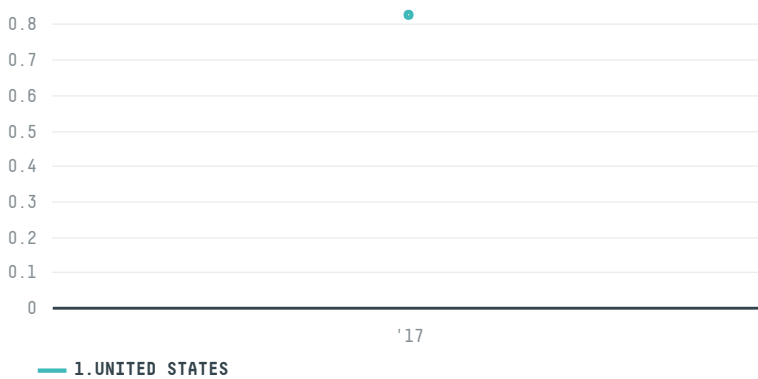

TOP DESTINATION COUNTRIES OF COFFEE EXPORTED BY PARTNER BUSINESS - IMPORTACAO, EXPORTACAO E COMERCIO LTDA: