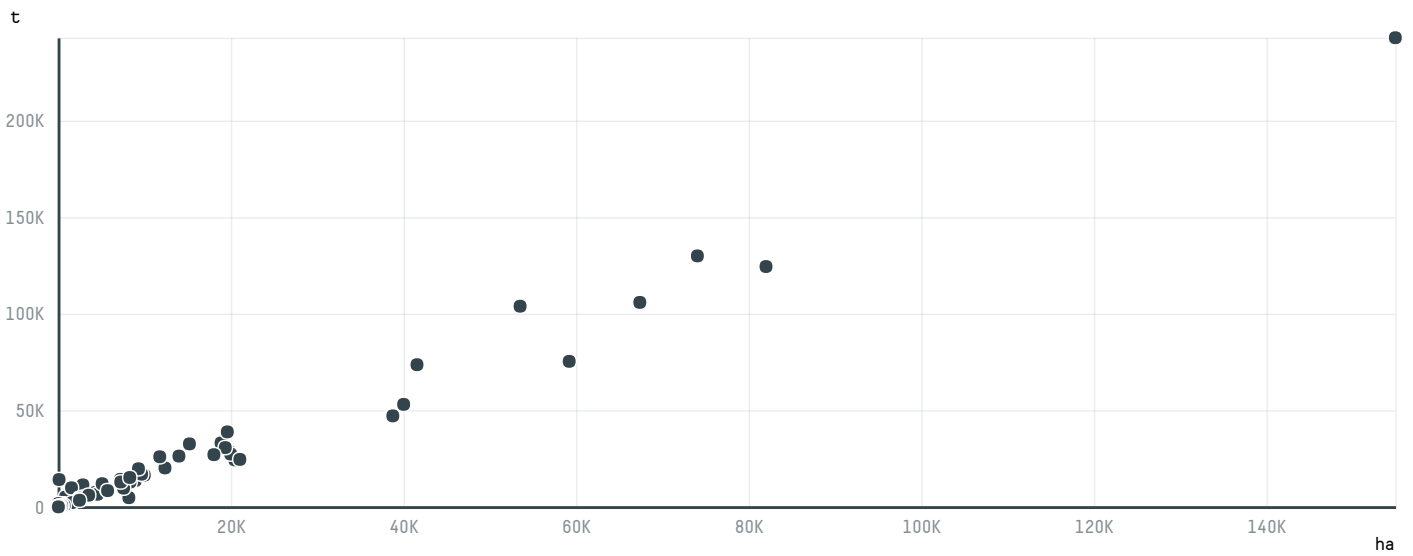

COMPARING COMPANIES EXPORTING COFFEE FROM BRAZIL IN 2017

Trase is a partnership between

In collaboration with

and many other organizations and individuals.

Donors

[Terms of Use](#) · [Privacy policy](#) · [Cookie policy](#) · [Contact us](#)

This website uses cookies to provide you with an improved user experience. By continuing to browse this site, you consent to the use of cookies and similar technologies. Please visit our [privacy policy](#) for further details.

I AGREE