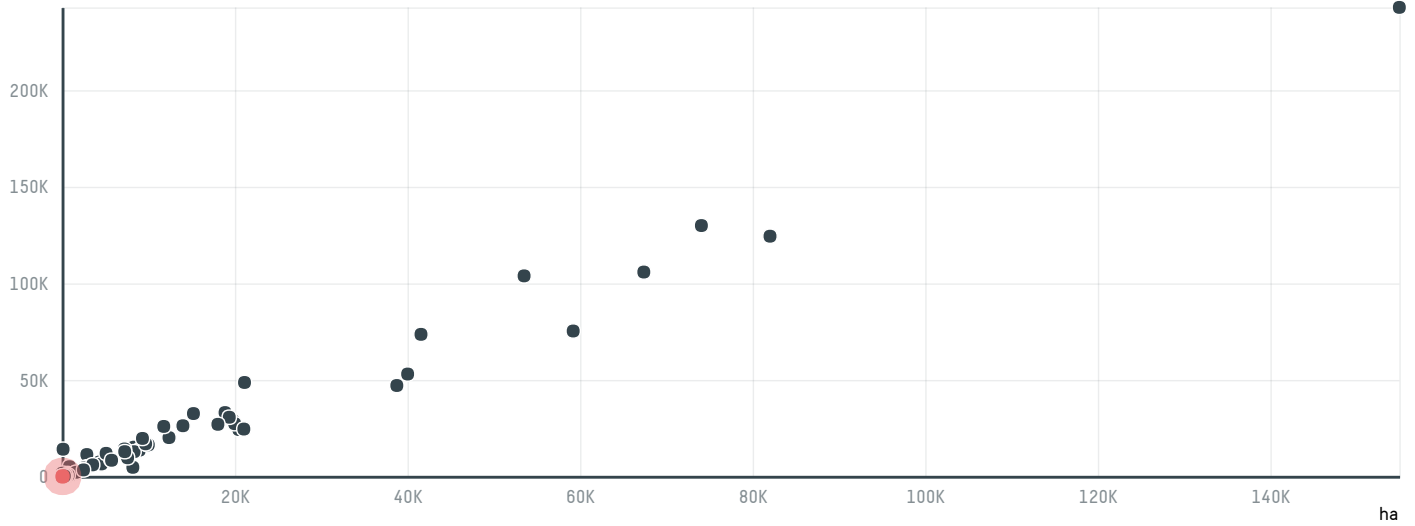

trase

FARMERS ELEVATOR DO BRASIL AGROPECUARIA LTDA

ACTIVITY: **Exporter group**
COMMODITY: **Coffee**
COUNTRY: **Brazil**
YEAR: **2017**

FARMERS ELEVATOR DO BRASIL AGROPECUARIA LTDA was the 134th largest exporter of coffee from BRAZIL in 2017, accounting for 54 tons. This is a 49% increase vs the previous year. As an exporter, FARMERS ELEVATOR DO BRASIL AGROPECUARIA LTDA sources from 1 municipalities, or 0% of the coffee production municipalities. The main destination of the coffee exported by FARMERS ELEVATOR DO BRASIL AGROPECUARIA LTDA is UNITED STATES, accounting for 100% of the total.

Legend for map: N/A, <5K, >5K, >100K, >300K, >1M

COMPARING COMPANIES EXPORTING COFFEE FROM BRAZIL IN 2017

Trase is a partnership between

In collaboration with

and many other organizations and individuals.