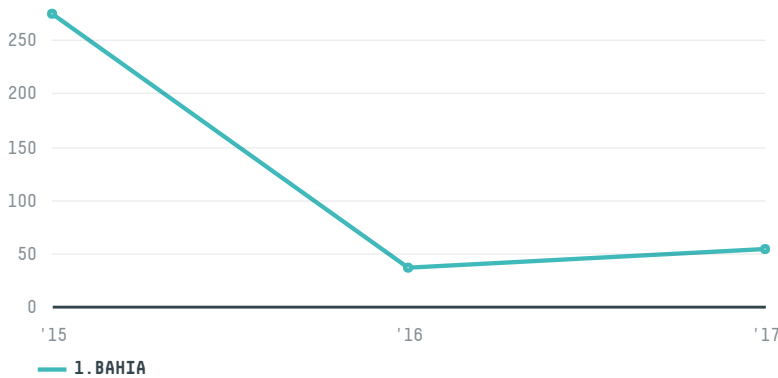

trase

FARMERS ELEVATOR DO BRASIL AGROPECUARIA LTDA

ACTIVITY: **Exporter group**
COMMODITY: **Coffee**
COUNTRY: **Brazil**
YEAR: **2017**

FARMERS ELEVATOR DO BRASIL AGROPECUARIA LTDA was the 134th largest exporter of coffee from BRAZIL in 2017, accounting for 54 tons. This is a 49% increase vs the previous year. As an exporter, FARMERS ELEVATOR DO BRASIL AGROPECUARIA LTDA sources from 1 municipalities, or 0% of the coffee production municipalities. The main destination of the coffee exported by FARMERS ELEVATOR DO BRASIL AGROPECUARIA LTDA is UNITED STATES, accounting for 100% of the total.

Legend for map: N/A, <5K, >5K, >100K, >300K, >1M

COMPARING COMPANIES EXPORTING COFFEE FROM BRAZIL IN 2017

Trase is a partnership between

In collaboration with

and many other organizations and individuals.