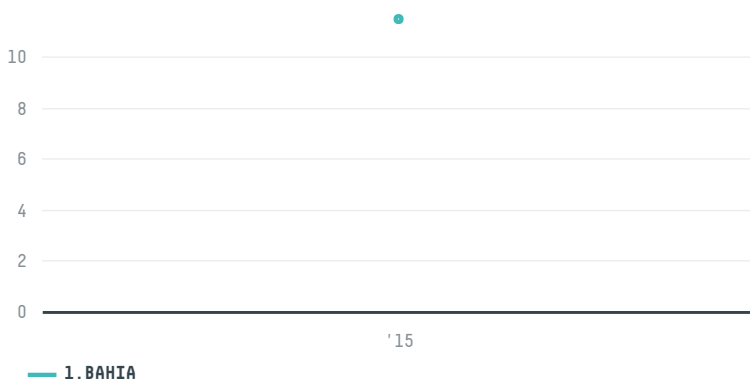

## AGRICOLA JAGUAR LTDA

ACTIVITY: **Exporter group**    COMMODITY: **Coffee**    COUNTRY: **Brazil**    YEAR: **2015**

AGRICOLA JAGUAR LTDA was the 179th largest exporter of coffee from BRAZIL in 2015, accounting for 11 tons. As an exporter, AGRICOLA JAGUAR LTDA sources from 1 municipalities, or 0% of the coffee production municipalities. The main destination of the coffee exported by AGRICOLA JAGUAR LTDA is NETHERLANDS, accounting for 100% of the total.