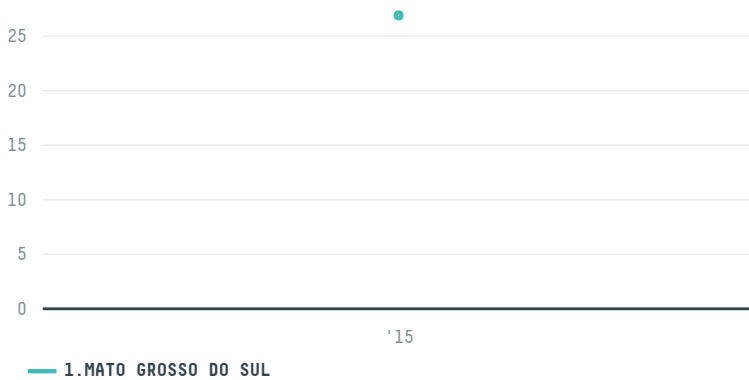

## TRANSERV-IEX IMPORTACAO E EXPORTACAO LTDA

ACTIVITY	COMMODITY	COUNTRY	YEAR
Exporter group	Coffee	Brazil	2015

TRANSERV-IEX IMPORTACAO E EXPORTACAO LTDA was the 160th largest exporter of coffee from BRAZIL in 2015, accounting for 27 tons. As an exporter, TRANSERV-IEX IMPORTACAO E EXPORTACAO LTDA sources from 1 municipalities, or 0% of the coffee production municipalities. The main destination of the coffee exported by TRANSERV-IEX IMPORTACAO E EXPORTACAO LTDA is BOLIVIA, accounting for 100% of the total.