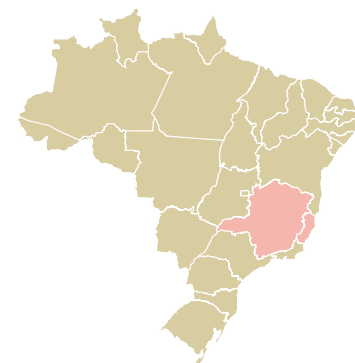

trase

IMPERIO CAFE S/A

ACTIVITY: **Exporter** COMMODITY: **Coffee** COUNTRY: **Brazil** YEAR: **2015**

IMPERIO CAFE S/A was the 54th largest exporter of coffee from BRAZIL in 2015, accounting for 4 thousand tons. As an exporter, IMPERIO CAFE S/A sources from 6 municipalities, or 1% of the coffee production municipalities. The main destination of the coffee exported by IMPERIO CAFE S/A is SYRIA, accounting for 40% of the total.

TOP DESTINATION COUNTRIES OF COFFEE EXPORTED BY IMPERIO CAFE S/A:

Trase is a partnership between

In collaboration with

and many other organizations and individuals.

Donors

[Terms of Use](#) · [Privacy policy](#) · [Cookie policy](#) · [Contact us](#)