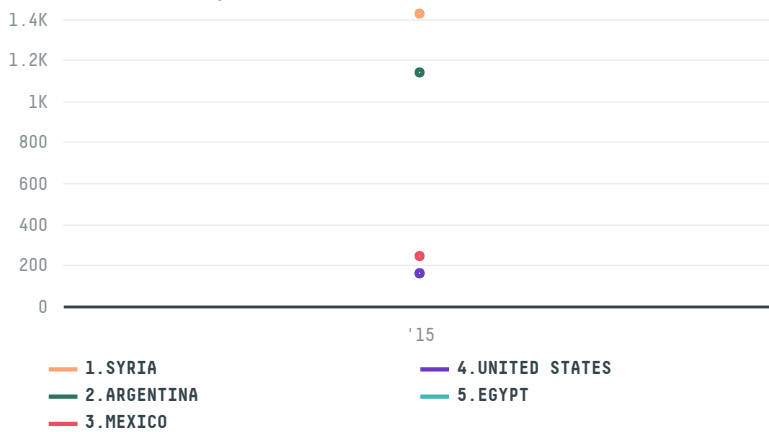

trase

IMPERIO CAFE S/A

ACTIVITY: **Exporter** COMMODITY: **Coffee** COUNTRY: **Brazil** YEAR: **2015**

IMPERIO CAFE S/A was the 54th largest exporter of coffee from BRAZIL in 2015, accounting for 4 thousand tons. As an exporter, IMPERIO CAFE S/A sources from 6 municipalities, or 1% of the coffee production municipalities. The main destination of the coffee exported by IMPERIO CAFE S/A is SYRIA, accounting for 40% of the total.

TOP DESTINATION COUNTRIES OF COFFEE EXPORTED BY IMPERIO CAFE S/A:

Trase is a partnership between

In collaboration with

and many other organizations and individuals.

Donors

[Terms of Use](#) · [Privacy policy](#) · [Cookie policy](#) · [Contact us](#)