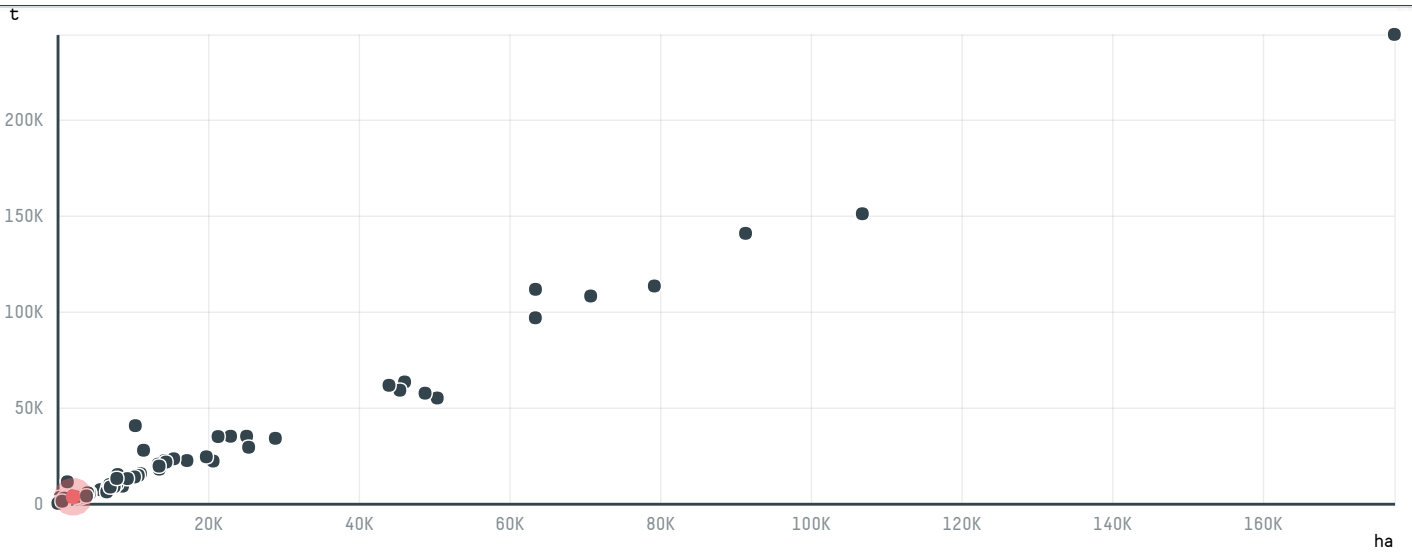

trase

IMPERIO CAFE S/A

ACTIVITY: **Exporter** COMMODITY: **Coffee** COUNTRY: **Brazil** YEAR: **2015**

IMPERIO CAFE S/A was the 54th largest exporter of coffee from BRAZIL in 2015, accounting for 4 thousand tons. As an exporter, IMPERIO CAFE S/A sources from 6 municipalities, or 1% of the coffee production municipalities. The main destination of the coffee exported by IMPERIO CAFE S/A is SYRIA, accounting for 40% of the total.

TOP DESTINATION COUNTRIES OF COFFEE EXPORTED BY IMPERIO CAFE S/A:

Trase is a partnership between

In collaboration with

and many other organizations and individuals.

Donors

[Terms of Use](#) · [Privacy policy](#) · [Cookie policy](#) · [Contact us](#)