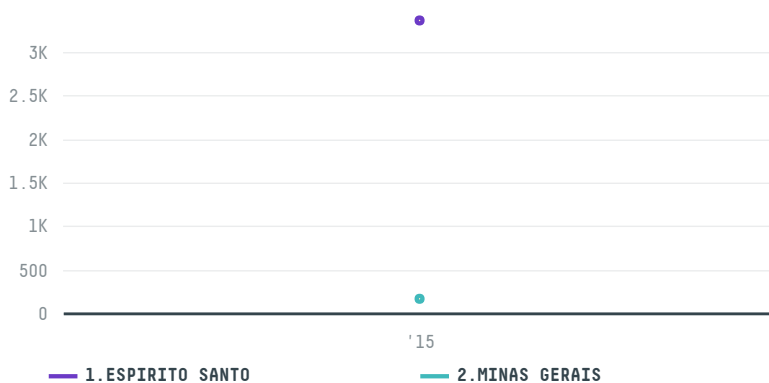

trase

IMPERIO CAFE S/A

ACTIVITY: **Exporter** COMMODITY: **Coffee** COUNTRY: **Brazil** YEAR: **2015**

IMPERIO CAFE S/A was the 54th largest exporter of coffee from BRAZIL in 2015, accounting for 4 thousand tons. As an exporter, IMPERIO CAFE S/A sources from 6 municipalities, or 1% of the coffee production municipalities. The main destination of the coffee exported by IMPERIO CAFE S/A is SYRIA, accounting for 40% of the total.

TOP DESTINATION COUNTRIES OF COFFEE EXPORTED BY IMPERIO CAFE S/A:

Trase is a partnership between

In collaboration with

and many other organizations and individuals.

Donors

[Terms of Use](#) · [Privacy policy](#) · [Cookie policy](#) · [Contact us](#)