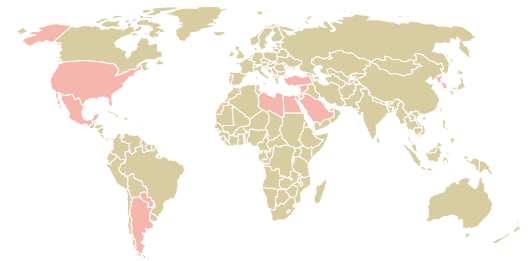

trase

IMPERIO CAFE S/A

ACTIVITY: **Exporter** COMMODITY: **Coffee** COUNTRY: **Brazil** YEAR: **2015**

IMPERIO CAFE S/A was the 54th largest exporter of coffee from BRAZIL in 2015, accounting for 4 thousand tons. As an exporter, IMPERIO CAFE S/A sources from 6 municipalities, or 1% of the coffee production municipalities. The main destination of the coffee exported by IMPERIO CAFE S/A is SYRIA, accounting for 40% of the total.

TOP DESTINATION COUNTRIES OF COFFEE EXPORTED BY IMPERIO CAFE S/A:

Trase is a partnership between

In collaboration with

and many other organizations and individuals.

Donors

[Terms of Use](#) · [Privacy policy](#) · [Cookie policy](#) · [Contact us](#)