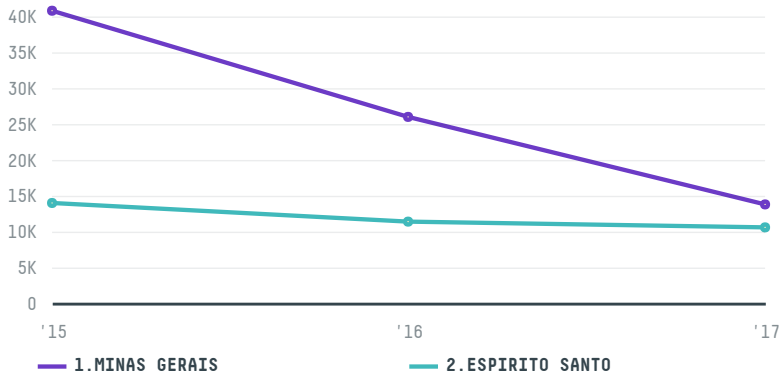

COMPARING COMPANIES EXPORTING COFFEE FROM BRAZIL IN 2017

Trase is a partnership between

In collaboration with

and many other organizations and individuals.

Donors

[Terms of Use](#) · [Privacy policy](#) · [Cookie policy](#) · [Contact us](#)

This website uses cookies to provide you with an improved user experience. By continuing to browse this site, you consent to the use of cookies and similar technologies. Please visit our [privacy policy](#) for further details.

I AGREE