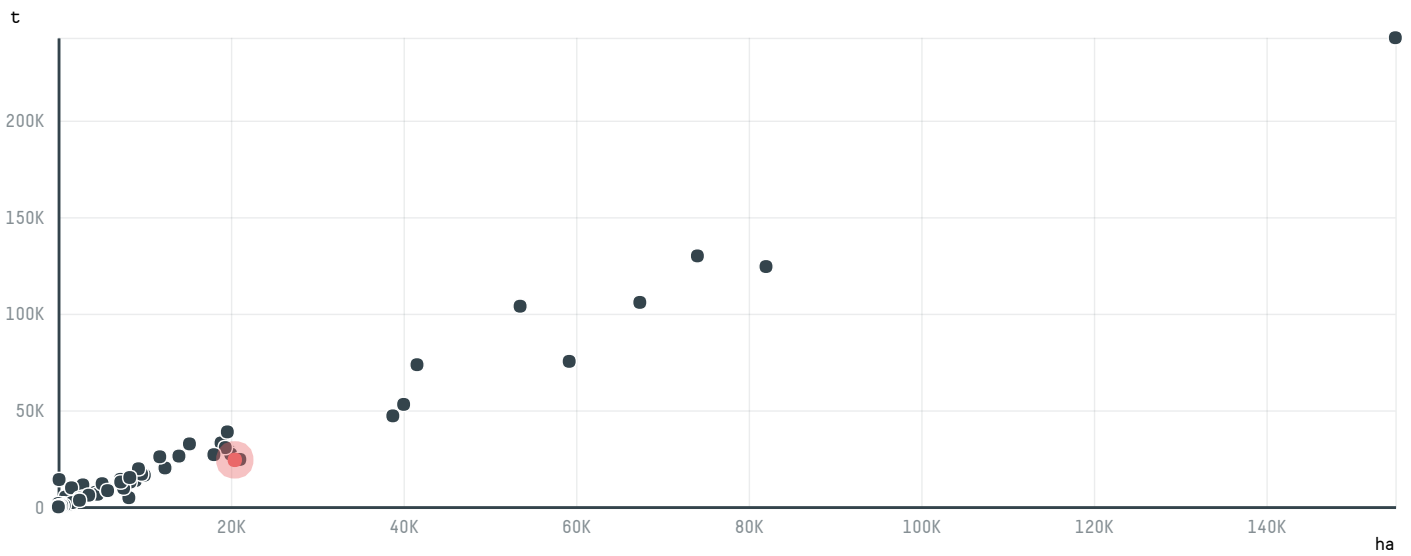

COMPARING COMPANIES EXPORTING COFFEE FROM BRAZIL IN 2017

Trase is a partnership between

In collaboration with

and many other organizations and individuals.

Donors

[Terms of Use](#) · [Privacy policy](#) · [Cookie policy](#) · [Contact us](#)

This website uses cookies to provide you with an improved user experience. By continuing to browse this site, you consent to the use of cookies and similar technologies. Please visit our [privacy policy](#) for further details.

I AGREE