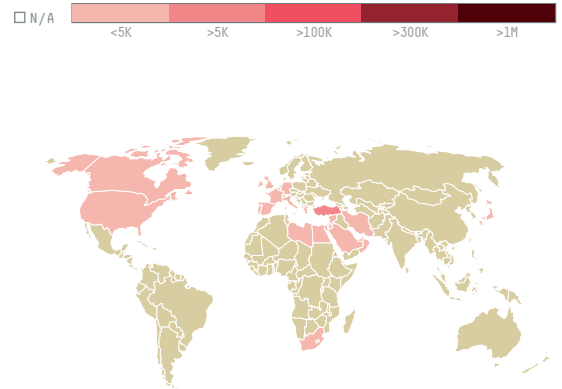

# trase

## TPJ COMERCIO ATACADISTA DE CAFE IMPORTACAO E EXPORTACAO LTDA

ACTIVITY: **Exporter**  
COMMODITY: **Coffee**  
COUNTRY: **Brazil**  
YEAR: **2017**

TPJ COMERCIO ATACADISTA DE CAFE IMPORTACAO E EXPORTACAO LTDA was the 20th largest exporter of coffee from BRAZIL in 2017, accounting for 24 thousand tons. This is a 35% decrease vs the previous year. As an exporter, TPJ COMERCIO ATACADISTA DE CAFE IMPORTACAO E EXPORTACAO LTDA sources from 4 municipalities, or 1% of the coffee production municipalities. The main destination of the coffee exported by TPJ COMERCIO ATACADISTA DE CAFE IMPORTACAO E EXPORTACAO LTDA is TURKEY, accounting for 23% of the total.

### TOP DESTINATION COUNTRIES OF COFFEE EXPORTED BY TPJ COMERCIO ATACADISTA DE CAFE IMPORTACAO E EXPORTACAO LTDA: