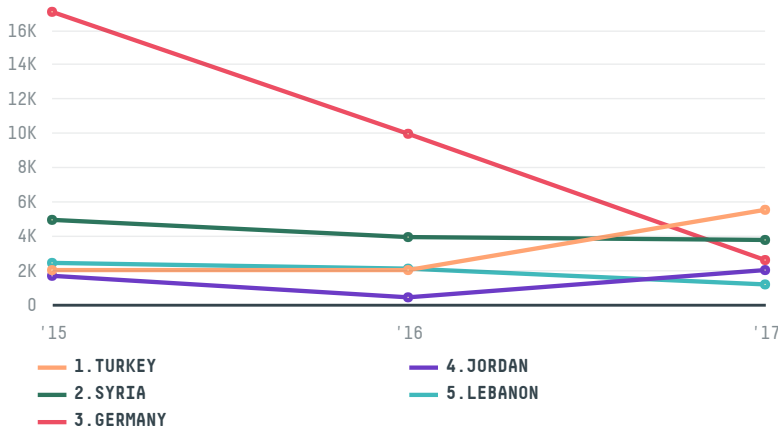

TOP DESTINATION COUNTRIES OF COFFEE EXPORTED BY TPJ COMERCIO ATACADISTA DE CAFE IMPORTACAO E EXPORTACAO LTDA: