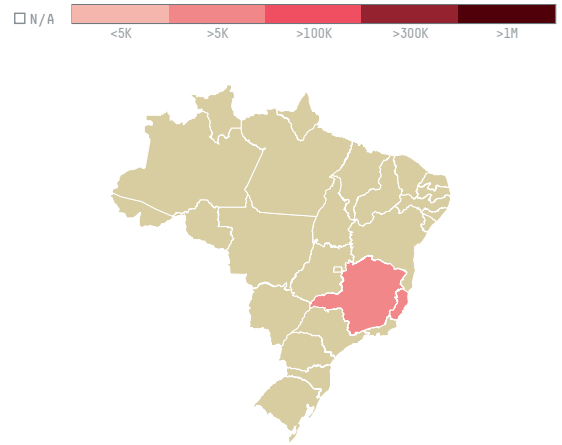

COMPARING COMPANIES EXPORTING COFFEE FROM BRAZIL IN 2017

Trase is a partnership between

In collaboration with

and many other organizations and individuals.

Donors

[Terms of Use](#) · [Privacy policy](#) · [Cookie policy](#) · [Contact us](#)

This website uses cookies to provide you with an improved user experience. By continuing to browse this site, you consent to the use of cookies and similar technologies. Please visit our [privacy policy](#) for further details.

I AGREE