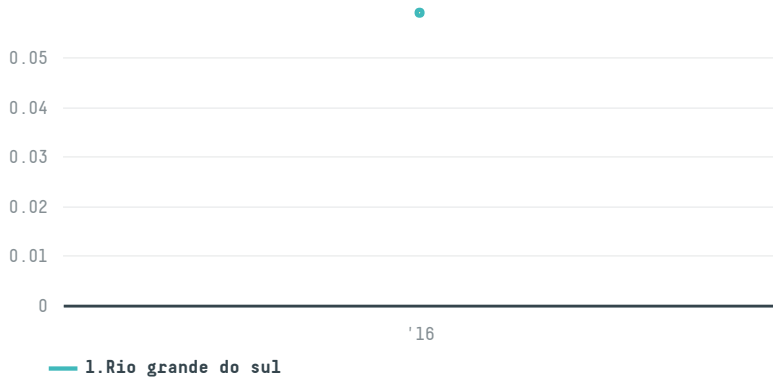

COMPARING COMPANIES EXPORTING COFFEE FROM BRAZIL IN 2016

Trase is a partnership between

In collaboration with

and many other organizations and individuals.

Donors

[Terms of Use](#) · [Privacy policy](#) · [Cookie policy](#) · [Contact us](#)

This website uses cookies to provide you with an improved user experience. By continuing to browse this site, you consent to the use of cookies and similar technologies. Please visit our [privacy policy](#) for further details.

I AGREE