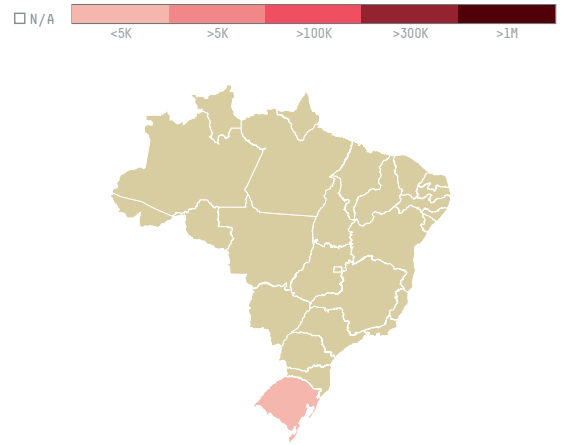

trase

Belog comercio, importacao e exportacao eireli - epp

ACTIVITY: **Exporter**
COMMODITY: **Coffee**
COUNTRY: **Brazil**
YEAR: **2016**

Belog comercio, importacao e exportacao eireli - epp was the 243rd largest exporter of coffee from BRAZIL in 2016, accounting for 0 tons. As an exporter, Belog comercio, importacao e exportacao eireli - epp sources from 1 municipalities, or 0% of the coffee production municipalities. The main destination of the coffee exported by Belog comercio, importacao e exportacao eireli - epp is China (hong kong), accounting for 100% of the total.

TOP DESTINATION COUNTRIES OF COFFEE EXPORTED BY BELOG COMERCIO, IMPORTACAO E EXPORTACAO EIRELI - EPP:

COMPARING COMPANIES EXPORTING COFFEE FROM BRAZIL IN 2016

Trase is a partnership between

In collaboration with