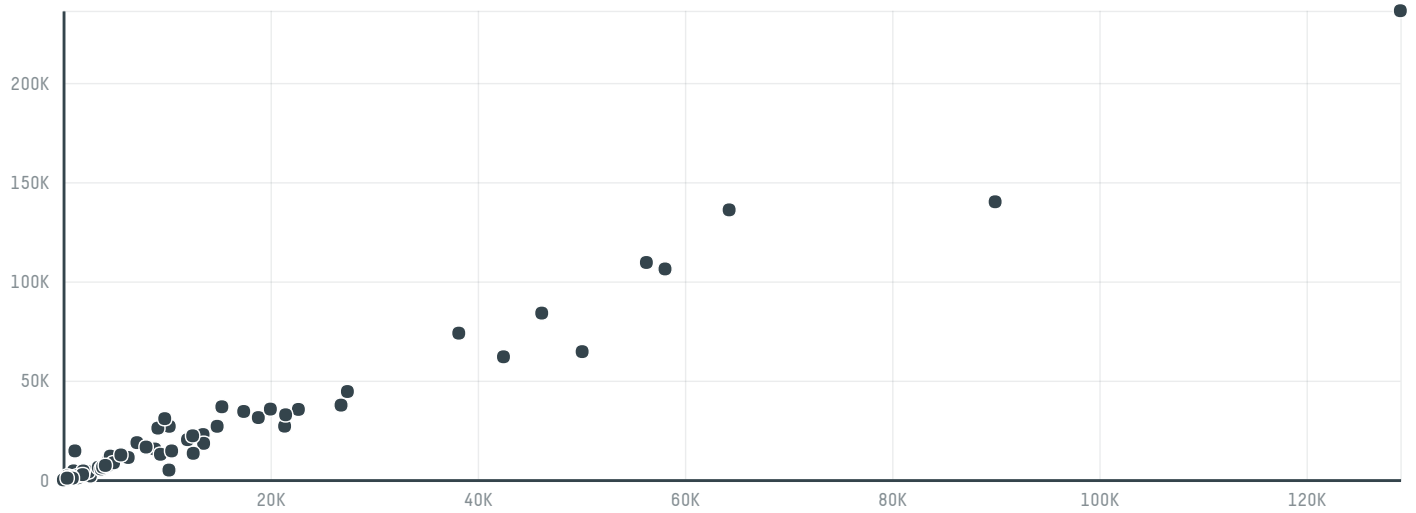

trase

Belog comercio, importacao e exportacao eireli - epp

ACTIVITY: **Exporter**
COMMODITY: **Coffee**
COUNTRY: **Brazil**
YEAR: **2016**

Belog comercio, importacao e exportacao eireli - epp was the 243rd largest exporter of coffee from BRAZIL in 2016, accounting for 0 tons. As an exporter, Belog comercio, importacao e exportacao eireli - epp sources from 1 municipalities, or 0% of the coffee production municipalities. The main destination of the coffee exported by Belog comercio, importacao e exportacao eireli - epp is China (hong kong), accounting for 100% of the total.

TOP DESTINATION COUNTRIES OF COFFEE EXPORTED BY BELOG COMERCIO, IMPORTACAO E EXPORTACAO EIRELI - EPP:

COMPARING COMPANIES EXPORTING COFFEE FROM BRAZIL IN 2016

Trase is a partnership between

In collaboration with