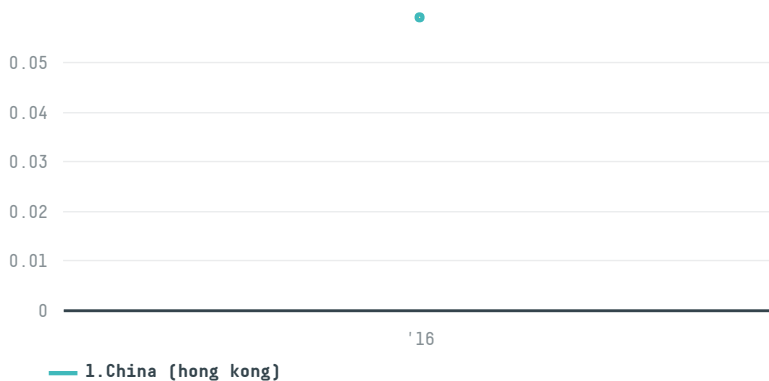

TOP DESTINATION COUNTRIES OF COFFEE EXPORTED BY BELOG COMERCIO, IMPORTACAO E EXPORTACAO EIRELI - EPP: