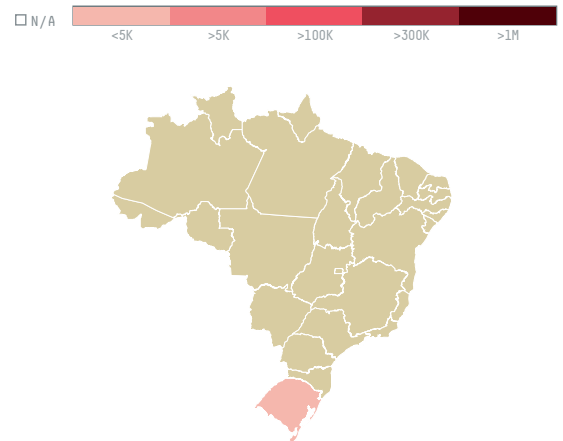

trase

BELOG COMERCIO, IMPORTACAO E EXPORTACAO EIRELI - EPP

ACTIVITY: **Exporter group**
COMMODITY: **Coffee**
COUNTRY: **Brazil**
YEAR: **2016**

BELOG COMERCIO, IMPORTACAO E EXPORTACAO EIRELI - EPP was the 241st largest exporter of coffee from BRAZIL in 2016, accounting for 0 tons. As an exporter, BELOG COMERCIO, IMPORTACAO E EXPORTACAO EIRELI - EPP sources from 1 municipalities, or 0% of the coffee production municipalities. The main destination of the coffee exported by BELOG COMERCIO, IMPORTACAO E EXPORTACAO EIRELI - EPP is CHINA (HONG KONG), accounting for 100% of the total.