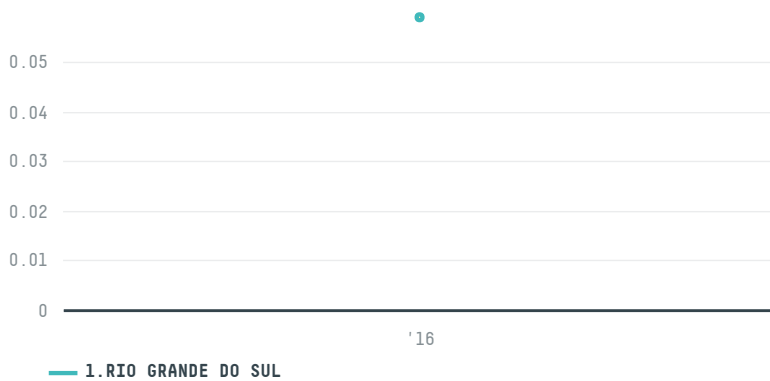

trase

BELOG COMERCIO, IMPORTACAO E EXPORTACAO EIRELI - EPP

ACTIVITY: **Exporter group**
COMMODITY: **Coffee**
COUNTRY: **Brazil**
YEAR: **2016**

BELOG COMERCIO, IMPORTACAO E EXPORTACAO EIRELI - EPP was the 241st largest exporter of coffee from BRAZIL in 2016, accounting for 0 tons. As an exporter, BELOG COMERCIO, IMPORTACAO E EXPORTACAO EIRELI - EPP sources from 1 municipalities, or 0% of the coffee production municipalities. The main destination of the coffee exported by BELOG COMERCIO, IMPORTACAO E EXPORTACAO EIRELI - EPP is CHINA (HONG KONG), accounting for 100% of the total.