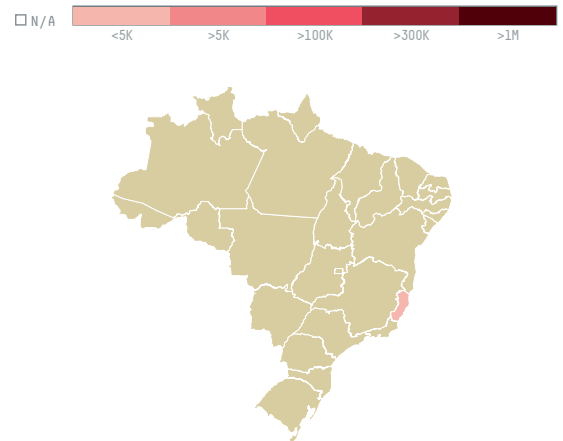

# trase

## AUGUSTINHO COMERCIO EXPORTACAO E IMPORTACAO LTDA

ACTIVITY: **Exporter group**    COMMODITY: **Coffee**    COUNTRY: **Brazil**    YEAR: **2015**

AUGUSTINHO COMERCIO EXPORTACAO E IMPORTACAO LTDA was the 72nd largest exporter of coffee from BRAZIL in 2015, accounting for 2 thousand tons. As an exporter, AUGUSTINHO COMERCIO EXPORTACAO E IMPORTACAO LTDA sources from 1 municipalities, or 0% of the coffee production municipalities. The main destination of the coffee exported by AUGUSTINHO COMERCIO EXPORTACAO E IMPORTACAO LTDA is BELGIUM, accounting for 25% of the total.