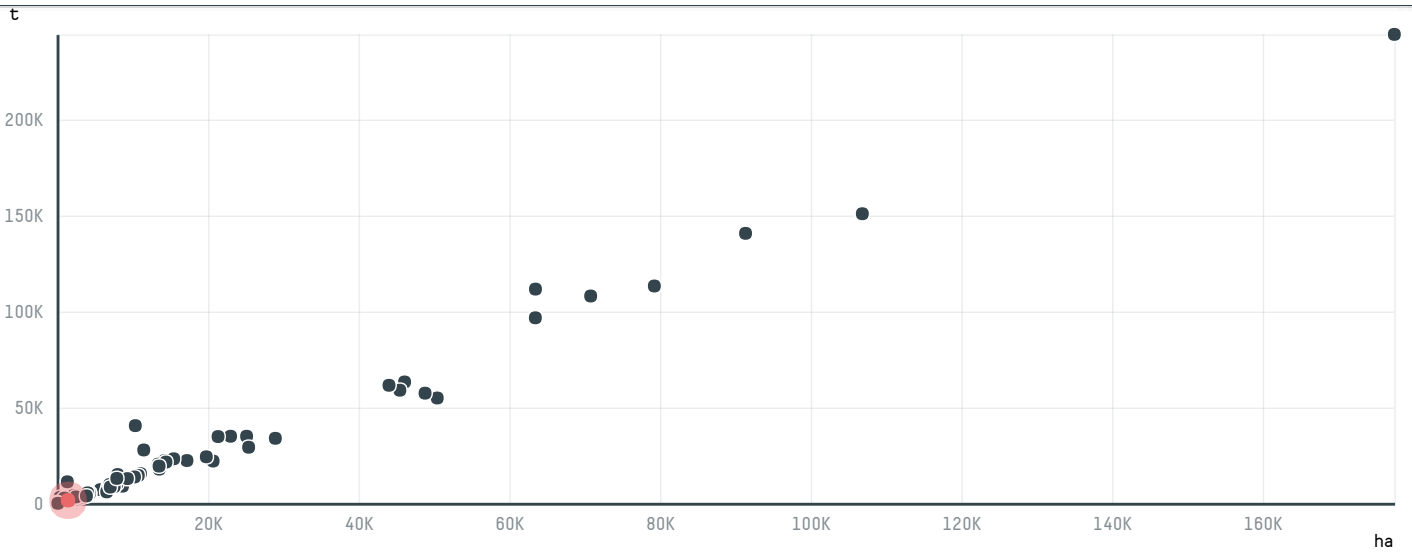

Trase is a partnership between

In collaboration with

and many other organizations and individuals.

Donors

[Terms of Use](#) · [Privacy policy](#) · [Cookie policy](#) · [Contact us](#)