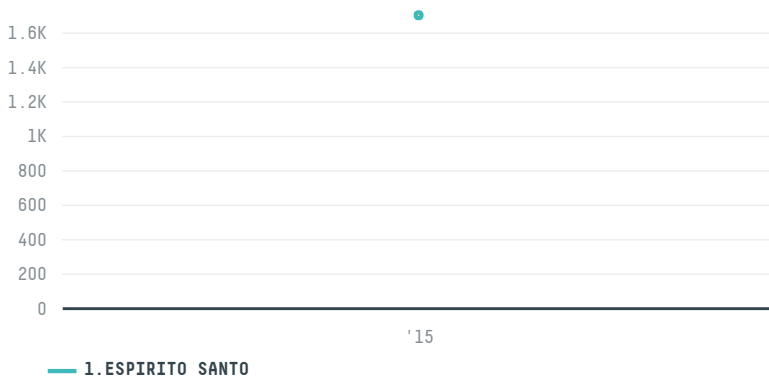

## AUGUSTINHO COMERCIO EXPORTACAO E IMPORTACAO LTDA

ACTIVITY: **Exporter group**    COMMODITY: **Coffee**    COUNTRY: **Brazil**    YEAR: **2015**

AUGUSTINHO COMERCIO EXPORTACAO E IMPORTACAO LTDA was the 72nd largest exporter of coffee from BRAZIL in 2015, accounting for 2 thousand tons. As an exporter, AUGUSTINHO COMERCIO EXPORTACAO E IMPORTACAO LTDA sources from 1 municipalities, or 0% of the coffee production municipalities. The main destination of the coffee exported by AUGUSTINHO COMERCIO EXPORTACAO E IMPORTACAO LTDA is BELGIUM, accounting for 25% of the total.