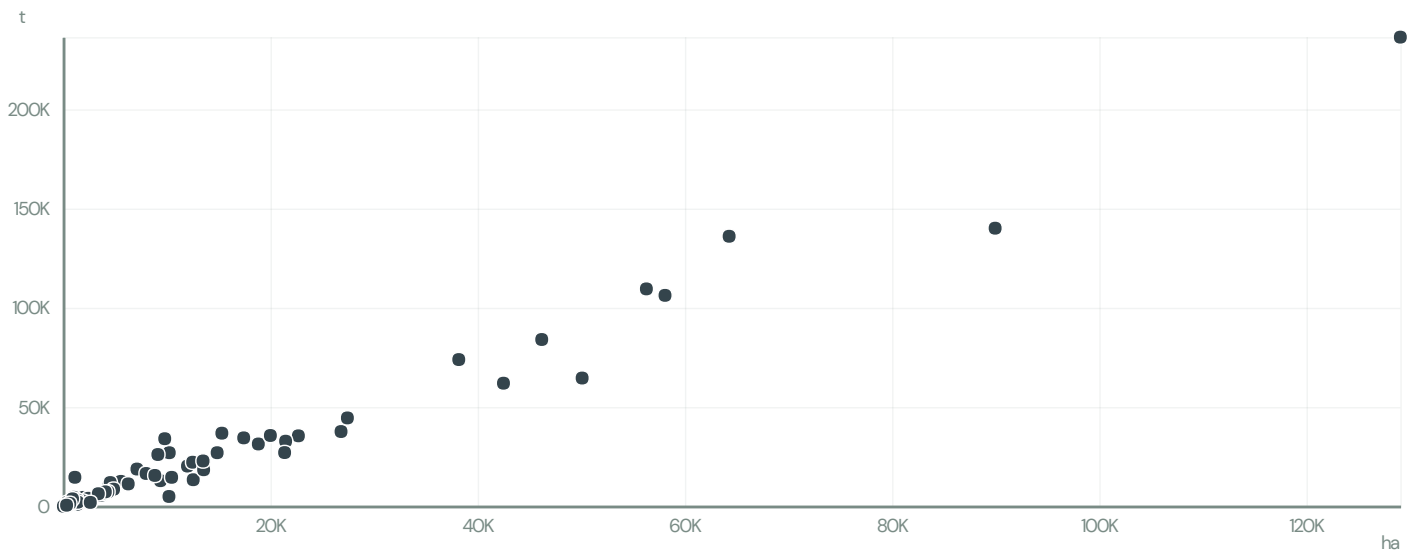

ELOMINASBRASIL COMERCIO EXPORTACAO E IMPORTACAO LTDA - ME

ACTIVITY	COMMODITY	COUNTRY	YEAR
Exporter group	Coffee	Brazil	2016

ELOMINASBRASIL COMERCIO EXPORTACAO E IMPORTACAO LTDA - ME was the 171st largest exporter of coffee from BRAZIL in 2016, accounting for 17 tons. As an exporter, ELOMINASBRASIL COMERCIO EXPORTACAO E IMPORTACAO LTDA - ME sources from 1 municipalities, or 0% of the coffee production municipalities.

Comparing companies exporting COFFEE from Brazil in 2016