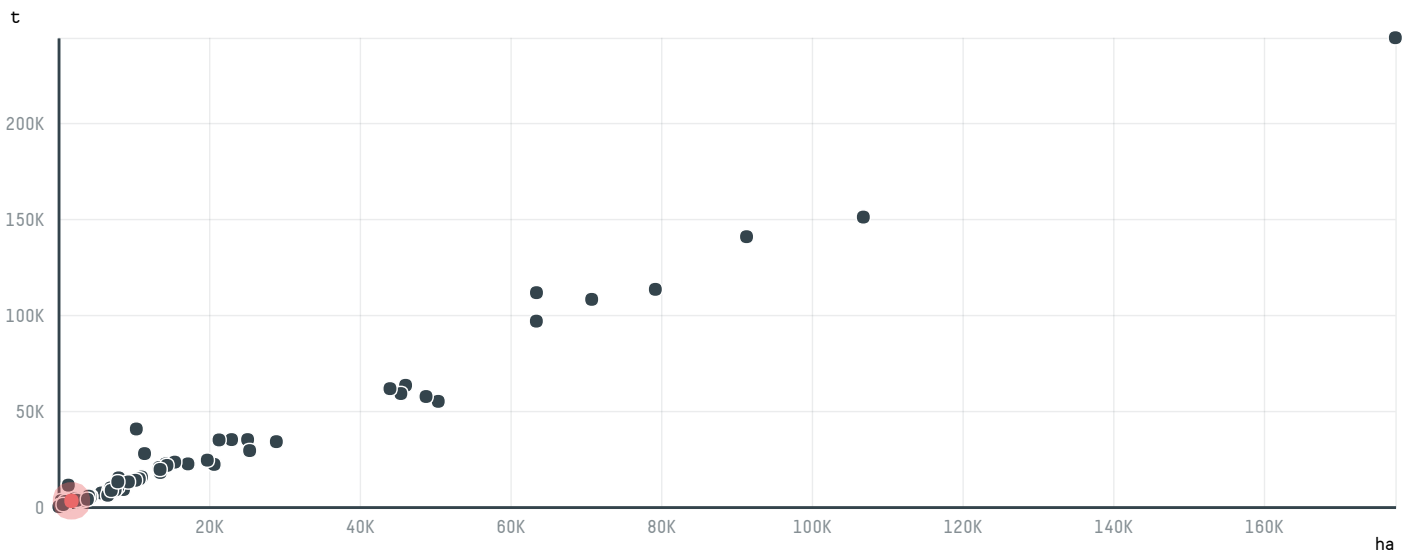

trase

GRANCAFE COMERCIO IMPORTACAO E EXPORTACAO DE CAFE LTDA

ACTIVITY COMMODITY COUNTRY YEAR
Exporter **Coffee** **Brazil** **2015**

GRANCAFE COMERCIO IMPORTACAO E EXPORTACAO DE CAFE LTDA was the 60th largest exporter of coffee from BRAZIL in 2015, accounting for 3 thousand tons. As an exporter, GRANCAFE COMERCIO IMPORTACAO E EXPORTACAO DE CAFE LTDA sources from 1 municipalities, or 0% of the coffee production municipalities. The main destination of the coffee exported by GRANCAFE COMERCIO IMPORTACAO E EXPORTACAO DE CAFE LTDA is UNITED STATES, accounting for 67% of the total.

TOP DESTINATION COUNTRIES OF COFFEE EXPORTED BY GRANCAFE COMERCIO IMPORTACAO E EXPORTACAO DE CAFE LTDA:

COMPARING COMPANIES EXPORTING COFFEE FROM BRAZIL IN 2015

Trase is a partnership between

In collaboration with