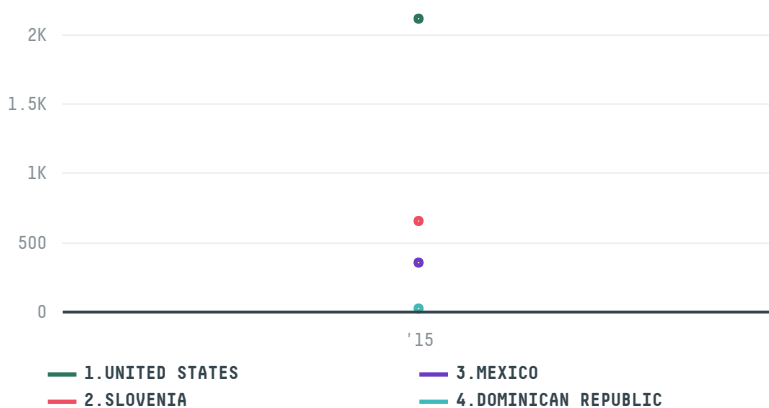

trase

GRANCAFE COMERCIO IMPORTACAO E EXPORTACAO DE CAFE LTDA

ACTIVITY COMMODITY COUNTRY YEAR
Exporter **Coffee** **Brazil** **2015**

GRANCAFE COMERCIO IMPORTACAO E EXPORTACAO DE CAFE LTDA was the 60th largest exporter of coffee from BRAZIL in 2015, accounting for 3 thousand tons. As an exporter, GRANCAFE COMERCIO IMPORTACAO E EXPORTACAO DE CAFE LTDA sources from 1 municipalities, or 0% of the coffee production municipalities. The main destination of the coffee exported by GRANCAFE COMERCIO IMPORTACAO E EXPORTACAO DE CAFE LTDA is UNITED STATES, accounting for 67% of the total.

TOP DESTINATION COUNTRIES OF COFFEE EXPORTED BY GRANCAFE COMERCIO IMPORTACAO E EXPORTACAO DE CAFE LTDA:

COMPARING COMPANIES EXPORTING COFFEE FROM BRAZIL IN 2015

Trase is a partnership between

In collaboration with