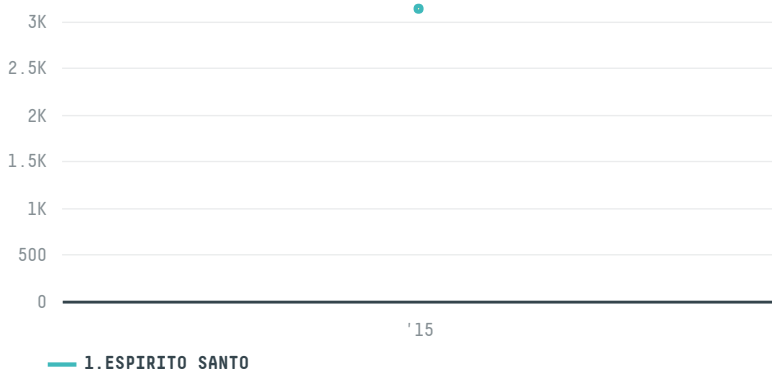

COMPARING COMPANIES EXPORTING COFFEE FROM BRAZIL IN 2015

Trase is a partnership between

In collaboration with

and many other organizations and individuals.

Donors

[Terms of Use](#) · [Privacy policy](#) · [Cookie policy](#) · [Contact us](#)

This website uses cookies to provide you with an improved user experience. By continuing to browse this site, you consent to the use of cookies and similar technologies. Please visit our [privacy policy](#) for further details.

I AGREE