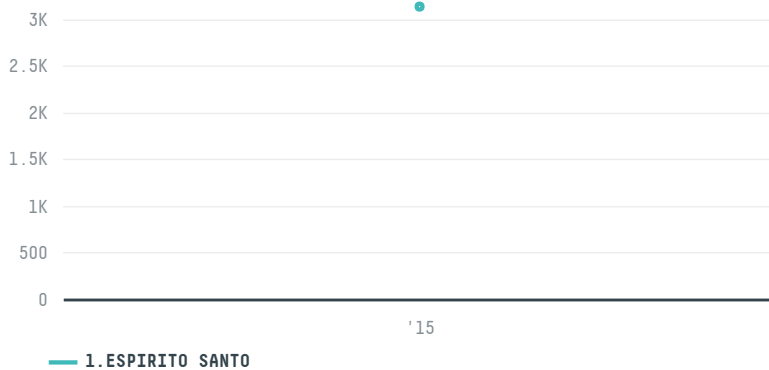

trase

GRANCAFE COMERCIO IMPORTACAO E EXPORTACAO DE CAFE LTDA

ACTIVITY	COMMODITY	COUNTRY	YEAR
Exporter group	Coffee	Brazil	2015

GRANCAFE COMERCIO IMPORTACAO E EXPORTACAO DE CAFE LTDA was the 60th largest exporter of coffee from BRAZIL in 2015, accounting for 3 thousand tons. As an exporter, GRANCAFE COMERCIO IMPORTACAO E EXPORTACAO DE CAFE LTDA sources from 1 municipalities, or 0% of the coffee production municipalities. The main destination of the coffee exported by GRANCAFE COMERCIO IMPORTACAO E EXPORTACAO DE CAFE LTDA is UNITED STATES, accounting for 67% of the total.