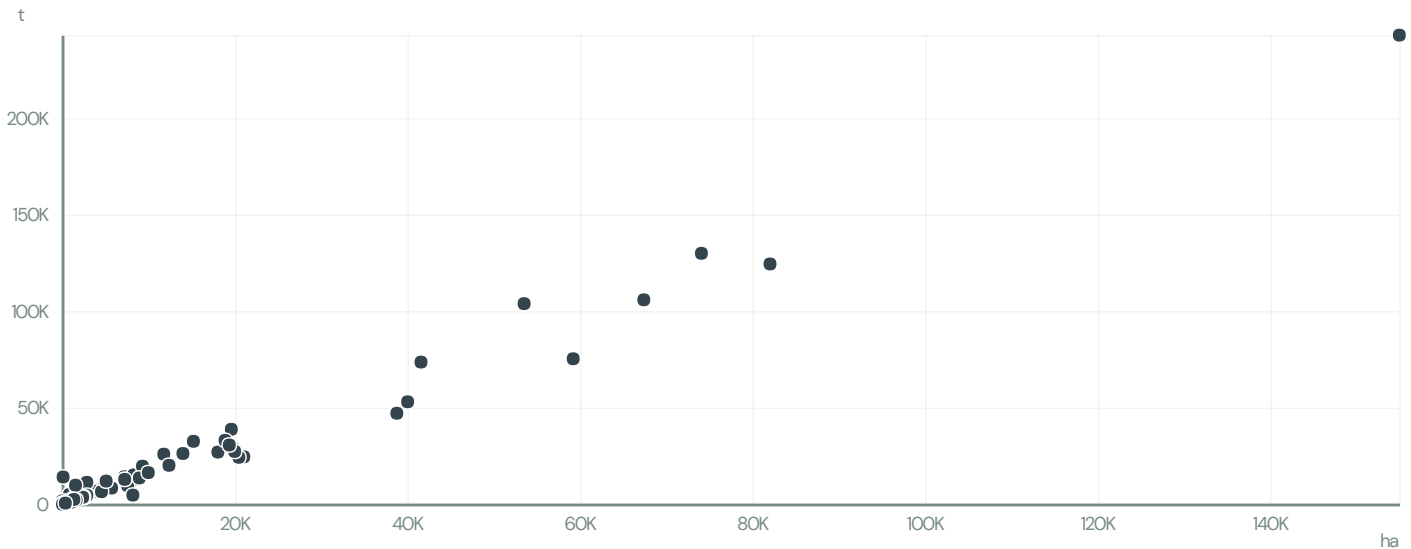

LA CANTARE COMERCIO IMPORTACAO EXPORTACAO E REP. LTDA - EPP

ACTIVITY	COMMODITY	COUNTRY	YEAR
Exporter	Coffee	Brazil	2017

LA CANTARE COMERCIO IMPORTACAO EXPORTACAO E REP. LTDA - EPP was the 117th largest exporter of coffee from BRAZIL in 2017, accounting for 120 tons. This is a 14% increase vs the previous year. As an exporter, LA CANTARE COMERCIO IMPORTACAO EXPORTACAO E REP. LTDA - EPP sources from 1 municipalities, or 0% of the coffee production municipalities.

Comparing companies exporting COFFEE from Brazil in 2017