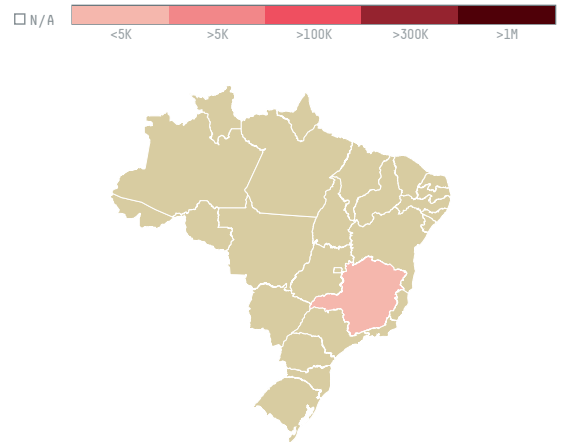

trase

SANTA ROSA EXPORTADORA DE CAFE LTDA

ACTIVITY: **Exporter group** COMMODITY: **Coffee** COUNTRY: **Brazil** YEAR: **2015**

SANTA ROSA EXPORTADORA DE CAFE LTDA was the 137th largest exporter of coffee from BRAZIL in 2015, accounting for 90 tons. As an exporter, SANTA ROSA EXPORTADORA DE CAFE LTDA sources from 1 municipalities, or 0% of the coffee production municipalities. The main destination of the coffee exported by SANTA ROSA EXPORTADORA DE CAFE LTDA is ITALY, accounting for 100% of the total.