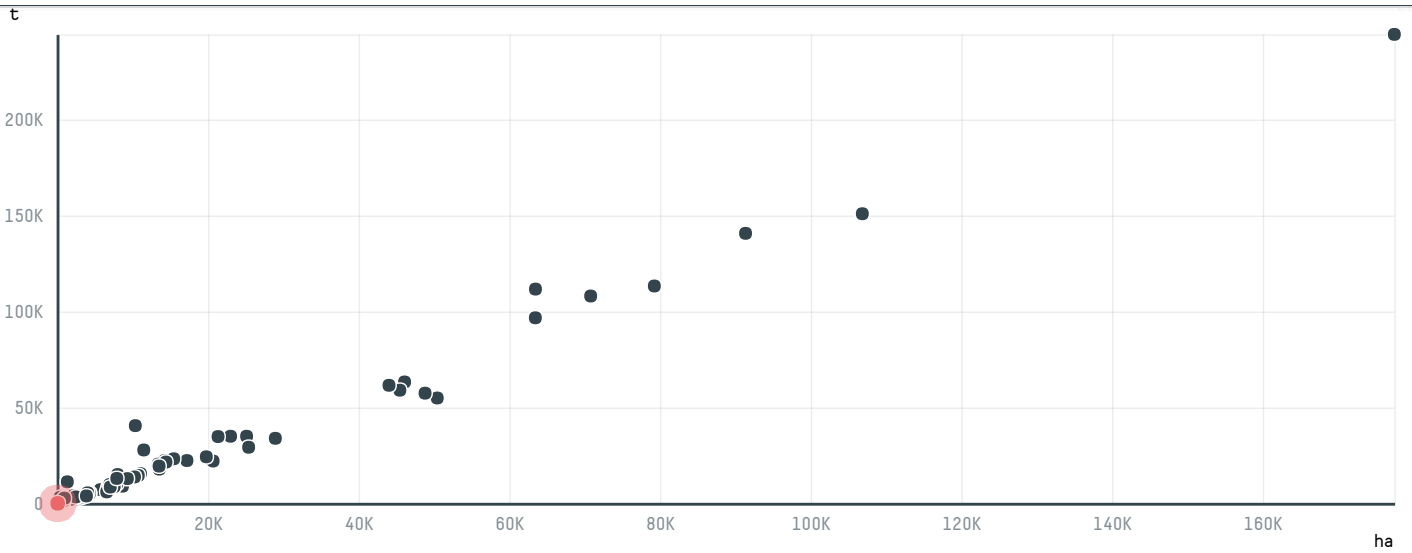

Trase is a partnership between

In collaboration with

and many other organizations and individuals.

Donors

[Terms of Use](#) · [Privacy policy](#) · [Cookie policy](#) · [Contact us](#)