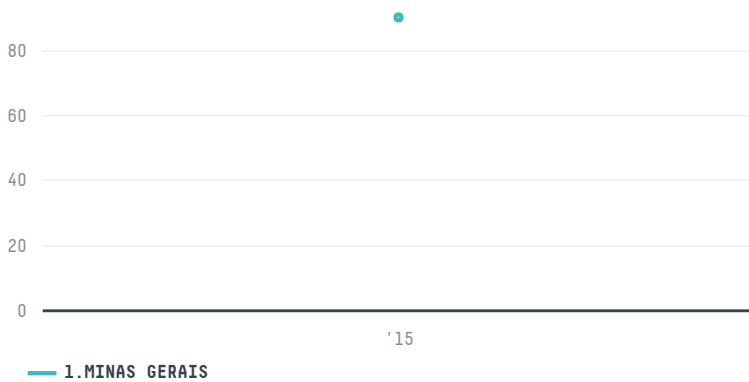

trase

SANTA ROSA EXPORTADORA DE CAFE LTDA

ACTIVITY: **Exporter group** COMMODITY: **Coffee** COUNTRY: **Brazil** YEAR: **2015**

SANTA ROSA EXPORTADORA DE CAFE LTDA was the 137th largest exporter of coffee from BRAZIL in 2015, accounting for 90 tons. As an exporter, SANTA ROSA EXPORTADORA DE CAFE LTDA sources from 1 municipalities, or 0% of the coffee production municipalities. The main destination of the coffee exported by SANTA ROSA EXPORTADORA DE CAFE LTDA is ITALY, accounting for 100% of the total.