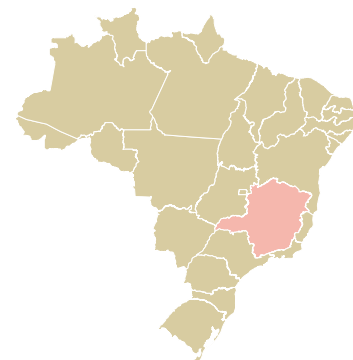

## CAFE SAO GOTARDO LTDA

ACTIVITY: **Exporter**  
COMMODITY: **Coffee**  
COUNTRY: **Brazil**  
YEAR: **2016**

CAFE SAO GOTARDO LTDA was the 183rd largest exporter of coffee from BRAZIL in 2016, accounting for 9 tons. As an exporter, CAFE SAO GOTARDO LTDA sources from 1 municipalities, or 0% of the coffee production municipalities. The main destination of the coffee exported by CAFE SAO GOTARDO LTDA is CANADA, accounting for 100% of the total.

### TOP DESTINATION COUNTRIES OF COFFEE EXPORTED BY CAFE SAO GOTARDO LTDA:

COMPARING COMPANIES EXPORTING COFFEE FROM BRAZIL IN 2016

Trase is a partnership between

In collaboration with

and many other organizations and individuals.