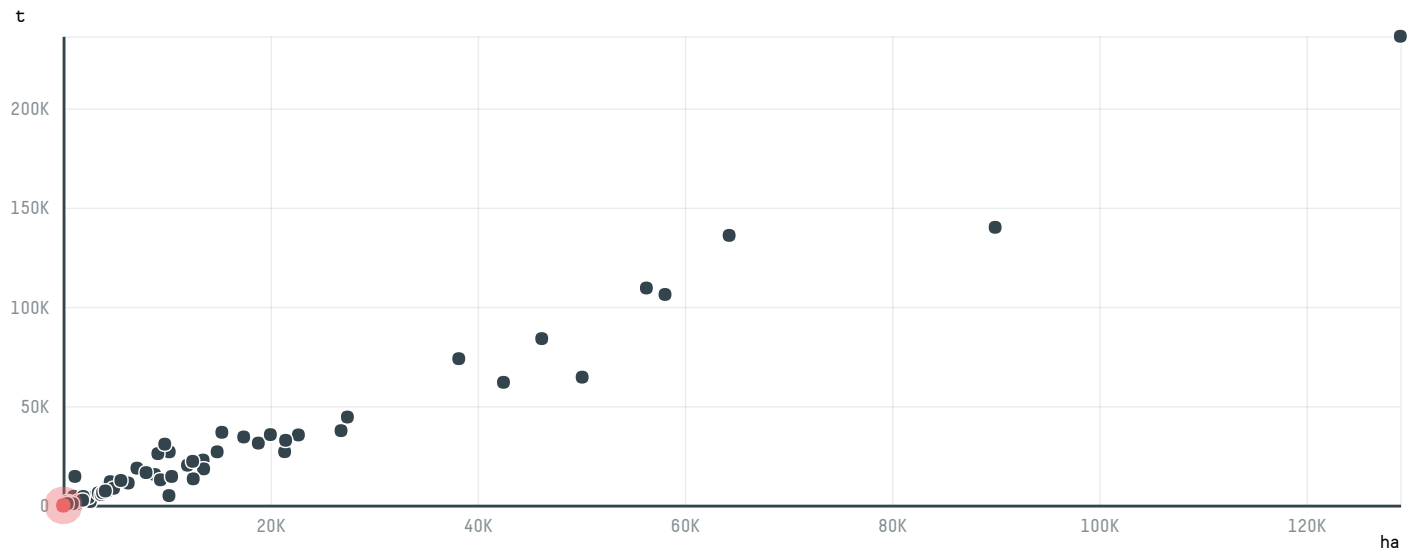

COMPARING COMPANIES EXPORTING COFFEE FROM BRAZIL IN 2016

Trase is a partnership between

In collaboration with

and many other organizations and individuals.

Donors

[Terms of Use](#) · [Privacy policy](#) · [Cookie policy](#) · [Contact us](#)