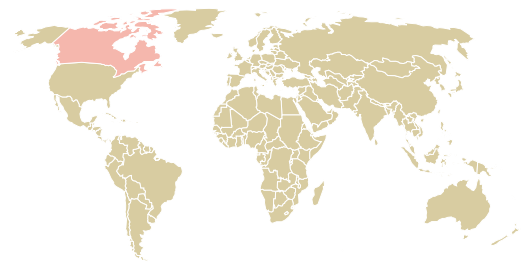

# trase

## CAFE SAO GOTARDO LTDA

ACTIVITY: **Exporter**  
COMMODITY: **Coffee**  
COUNTRY: **Brazil**  
YEAR: **2016**

CAFE SAO GOTARDO LTDA was the 183rd largest exporter of coffee from BRAZIL in 2016, accounting for 9 tons. As an exporter, CAFE SAO GOTARDO LTDA sources from 1 municipalities, or 0% of the coffee production municipalities. The main destination of the coffee exported by CAFE SAO GOTARDO LTDA is CANADA, accounting for 100% of the total.

### TOP DESTINATION COUNTRIES OF COFFEE EXPORTED BY CAFE SAO GOTARDO LTDA:

COMPARING COMPANIES EXPORTING COFFEE FROM BRAZIL IN 2016

Trase is a partnership between

In collaboration with

and many other organizations and individuals.