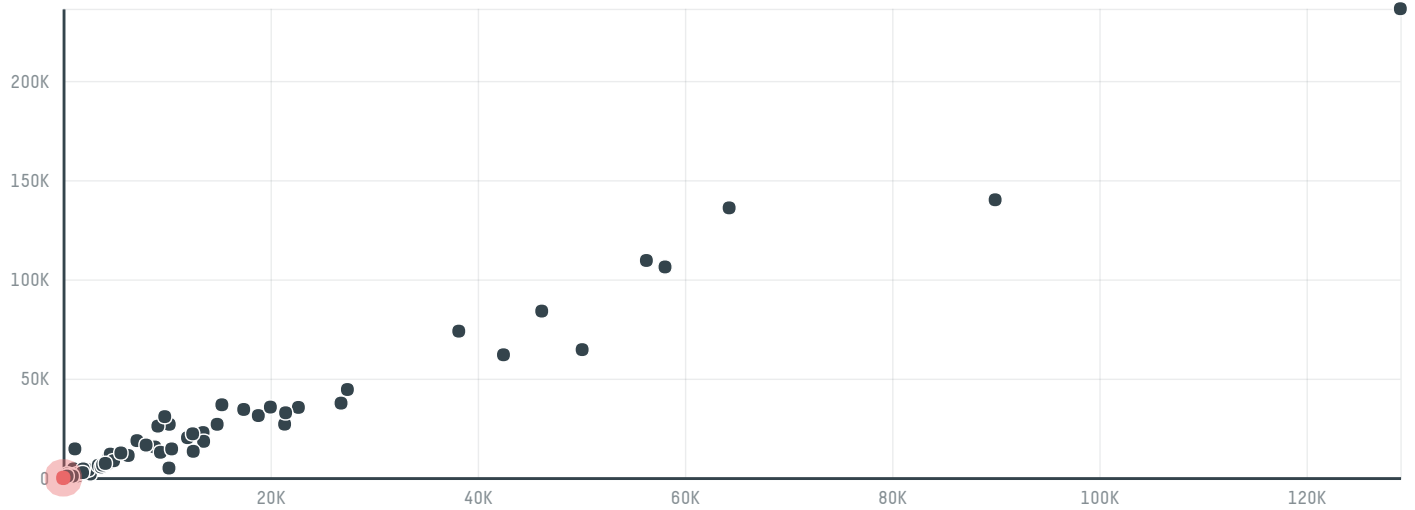

COMPARING COMPANIES EXPORTING COFFEE FROM BRAZIL IN 2016

Trase is a partnership between

In collaboration with

and many other organizations and individuals.

Donors

[Terms of Use](#) · [Privacy policy](#) · [Cookie policy](#) · [Contact us](#)