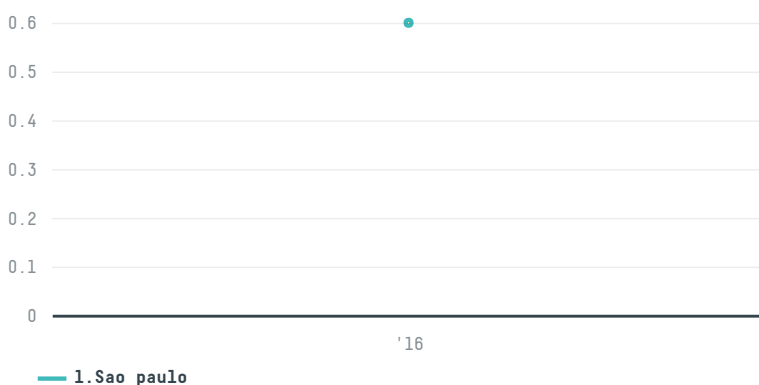

TOP DESTINATION COUNTRIES OF COFFEE EXPORTED BY RS CAFE EXPORTACAO IMPORTACAO LTDA: