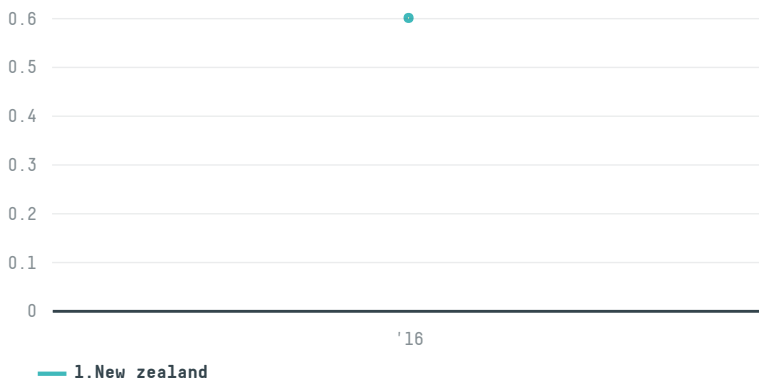

TOP DESTINATION COUNTRIES OF COFFEE EXPORTED BY RS CAFE EXPORTACAO IMPORTACAO LTDA: