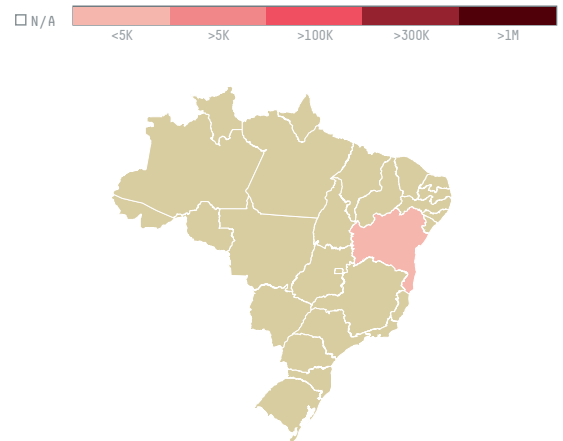

# trase

## BRANEG COMERCIO DE PRODUTOS AGRICOLAS LTDA - ME

ACTIVITY: **Exporter group**    COMMODITY: **Coffee**    COUNTRY: **Brazil**    YEAR: **2015**

BRANEG COMERCIO DE PRODUTOS AGRICOLAS LTDA - ME was the 180th largest exporter of coffee from BRAZIL in 2015, accounting for 11 tons. As an exporter, BRANEG COMERCIO DE PRODUTOS AGRICOLAS LTDA - ME sources from 1 municipalities, or 0% of the coffee production municipalities. The main destination of the coffee exported by BRANEG COMERCIO DE PRODUTOS AGRICOLAS LTDA - ME is PORTUGAL, accounting for 100% of the total.