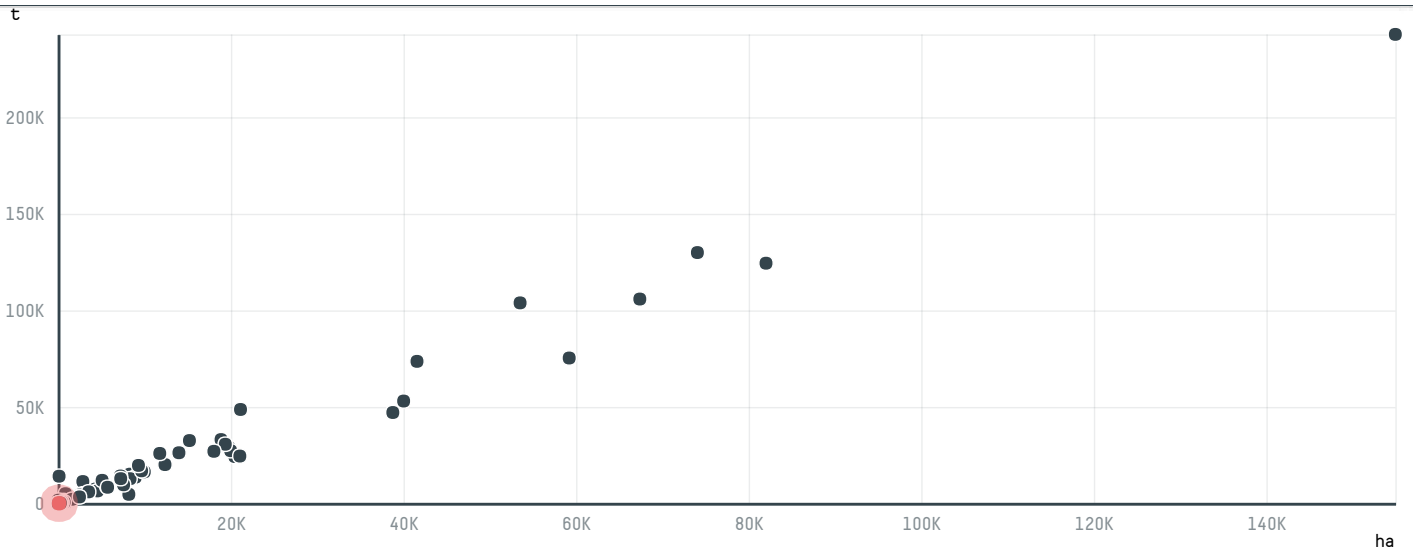

trase

COOPERATIVA AGRO PECUARIA DE CARMO DO PARANAIBA LTDA

ACTIVITY: **Exporter group** COMMODITY: **Coffee** COUNTRY: **Brazil** YEAR: **2017**

COOPERATIVA AGRO PECUARIA DE CARMO DO PARANAIBA LTDA was the 111th largest exporter of coffee from BRAZIL in 2017, accounting for 153 tons. This is a 0% decrease vs the previous year. As an exporter, COOPERATIVA AGRO PECUARIA DE CARMO DO PARANAIBA LTDA sources from 1 municipalities, or 0% of the coffee production municipalities. The main destination of the coffee exported by COOPERATIVA AGRO PECUARIA DE CARMO DO PARANAIBA LTDA is UNITED STATES, accounting for 87% of the total.

COMPARING COMPANIES EXPORTING COFFEE FROM BRAZIL IN 2017

Trase is a partnership between

In collaboration with

and many other organizations and individuals.

Donors

[Terms of Use](#) · [Privacy policy](#) · [Cookie policy](#) · [Contact us](#)