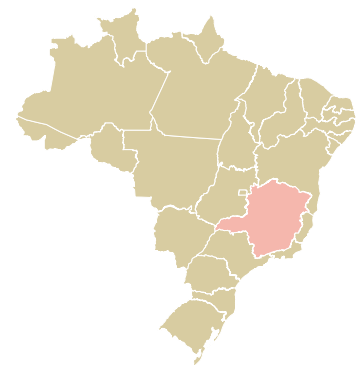

trase

COOPERATIVA AGRO PECUARIA DE CARMO DO PARANAIBA LTDA

ACTIVITY: **Exporter group** COMMODITY: **Coffee** COUNTRY: **Brazil** YEAR: **2017**

COOPERATIVA AGRO PECUARIA DE CARMO DO PARANAIBA LTDA was the 111th largest exporter of coffee from BRAZIL in 2017, accounting for 153 tons. This is a 0% decrease vs the previous year. As an exporter, COOPERATIVA AGRO PECUARIA DE CARMO DO PARANAIBA LTDA sources from 1 municipalities, or 0% of the coffee production municipalities. The main destination of the coffee exported by COOPERATIVA AGRO PECUARIA DE CARMO DO PARANAIBA LTDA is UNITED STATES, accounting for 87% of the total.

COMPARING COMPANIES EXPORTING COFFEE FROM BRAZIL IN 2017

Trase is a partnership between

In collaboration with

and many other organizations and individuals.

Donors

[Terms of Use](#) · [Privacy policy](#) · [Cookie policy](#) · [Contact us](#)