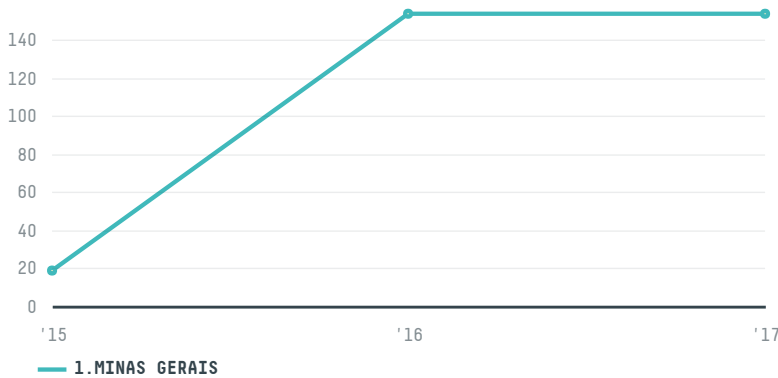

trase

COOPERATIVA AGRO PECUARIA DE CARMO DO PARANAIBA LTDA

ACTIVITY: **Exporter group** COMMODITY: **Coffee** COUNTRY: **Brazil** YEAR: **2017**

COOPERATIVA AGRO PECUARIA DE CARMO DO PARANAIBA LTDA was the 111th largest exporter of coffee from BRAZIL in 2017, accounting for 153 tons. This is a 0% decrease vs the previous year. As an exporter, COOPERATIVA AGRO PECUARIA DE CARMO DO PARANAIBA LTDA sources from 1 municipalities, or 0% of the coffee production municipalities. The main destination of the coffee exported by COOPERATIVA AGRO PECUARIA DE CARMO DO PARANAIBA LTDA is UNITED STATES, accounting for 87% of the total.