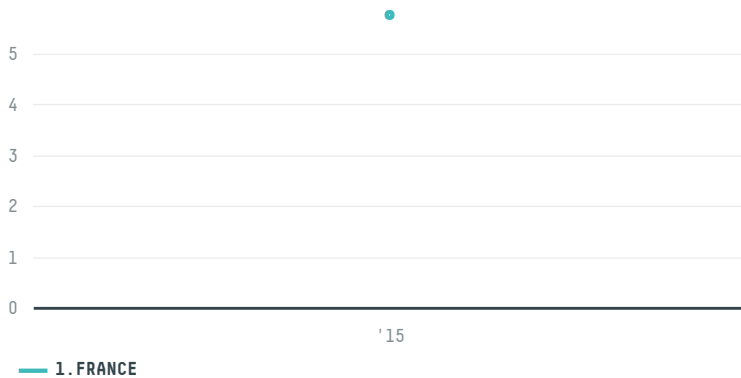

TOP DESTINATION COUNTRIES OF COFFEE EXPORTED BY ANA MARIA GOMES MATA - EPP: