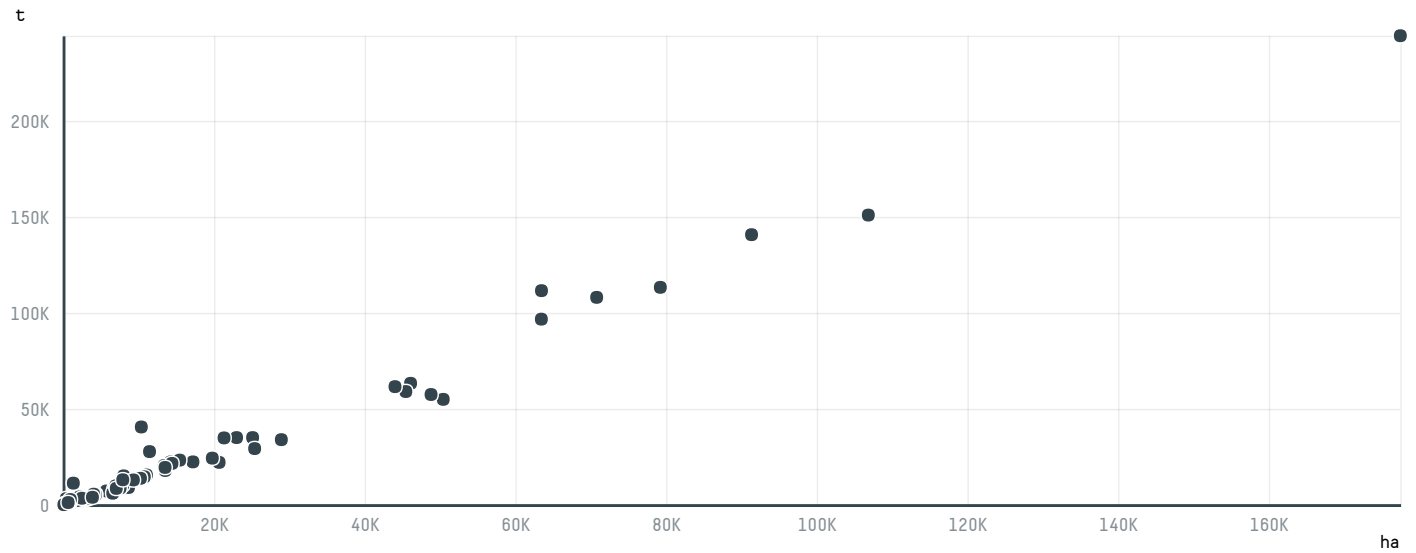

COMPARING COMPANIES EXPORTING COFFEE FROM BRAZIL IN 2015

Trase is a partnership between

In collaboration with

and many other organizations and individuals.

Donors

[Terms of Use](#) · [Privacy policy](#) · [Cookie policy](#) · [Contact us](#)