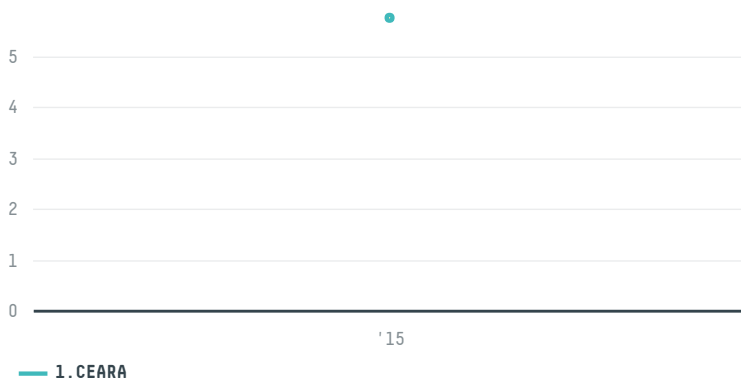

TOP DESTINATION COUNTRIES OF COFFEE EXPORTED BY ANA MARIA GOMES MATA - EPP: