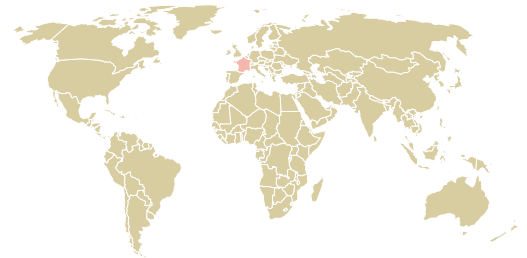

# trase

## ANA MARIA GOMES MATA - EPP

ACTIVITY: **Exporter**  
COMMODITY: **Coffee**  
COUNTRY: **Brazil**  
YEAR: **2015**

ANA MARIA GOMES MATA - EPP was the 191st largest exporter of coffee from BRAZIL in 2015, accounting for 6 tons. As an exporter, ANA MARIA GOMES MATA - EPP sources from 1 municipalities, or 0% of the coffee production municipalities. The main destination of the coffee exported by ANA MARIA GOMES MATA - EPP is FRANCE, accounting for 100% of the total.

### TOP DESTINATION COUNTRIES OF COFFEE EXPORTED BY ANA MARIA GOMES MATA - EPP: