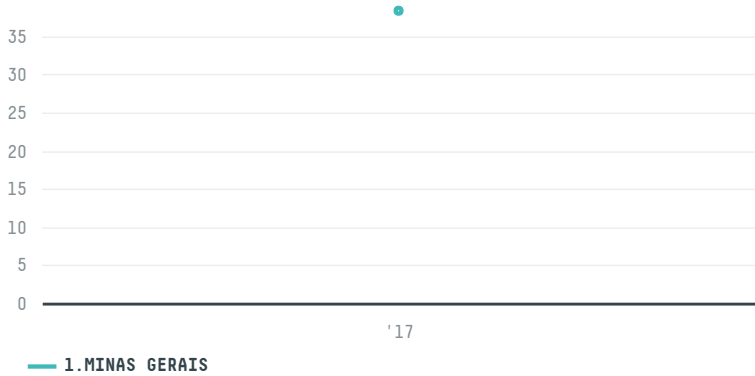

COMPARING COMPANIES EXPORTING COFFEE FROM BRAZIL IN 2017

Trase is a partnership between

In collaboration with

and many other organizations and individuals.

Donors

[Terms of Use](#) · [Privacy policy](#) · [Cookie policy](#) · [Contact us](#)

This website uses cookies to provide you with an improved user experience. By continuing to browse this site, you consent to the use of cookies and similar technologies. Please visit our [privacy policy](#) for further details.

I AGREE