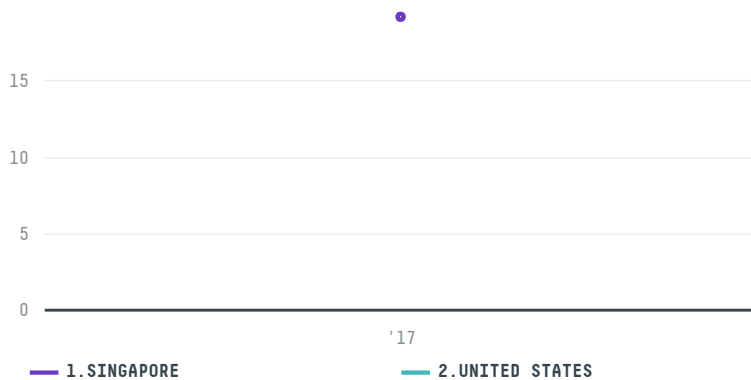

trase

FLEIUSS COMERCIAL EXPORTADORA LTDA. - EPP

ACTIVITY COMMODITY COUNTRY YEAR
Exporter **Coffee** **Brazil** **2017**

FLEIUSS COMERCIAL EXPORTADORA LTDA. - EPP was the 144th largest exporter of coffee from BRAZIL in 2017, accounting for 38 tons. As an exporter, FLEIUSS COMERCIAL EXPORTADORA LTDA. - EPP sources from 1 municipalities, or 0% of the coffee production municipalities. The main destination of the coffee exported by FLEIUSS COMERCIAL EXPORTADORA LTDA. - EPP is SINGAPORE, accounting for 50% of the total.

TOP DESTINATION COUNTRIES OF COFFEE EXPORTED BY FLEIUSS COMERCIAL EXPORTADORA LTDA. - EPP:

COMPARING COMPANIES EXPORTING COFFEE FROM BRAZIL IN 2017

Trase is a partnership between

In collaboration with

and many other organizations and individuals.