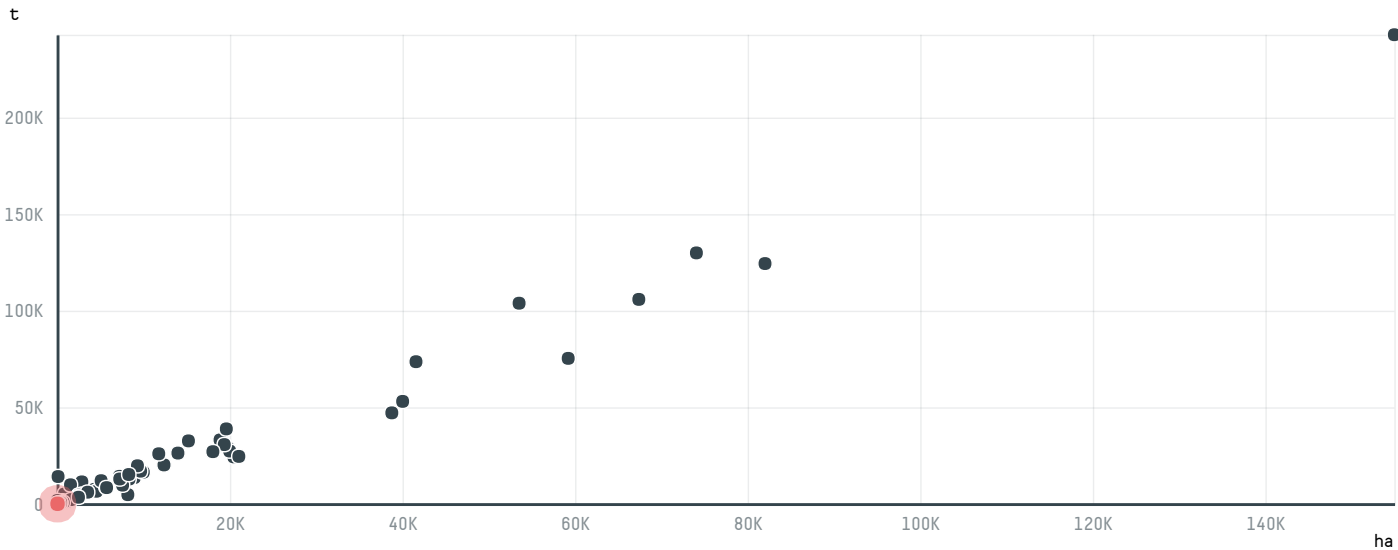

trase

FLEIUSS COMERCIAL EXPORTADORA LTDA. - EPP

ACTIVITY COMMODITY COUNTRY YEAR
Exporter **Coffee** **Brazil** **2017**

FLEIUSS COMERCIAL EXPORTADORA LTDA. - EPP was the 144th largest exporter of coffee from BRAZIL in 2017, accounting for 38 tons. As an exporter, FLEIUSS COMERCIAL EXPORTADORA LTDA. - EPP sources from 1 municipalities, or 0% of the coffee production municipalities. The main destination of the coffee exported by FLEIUSS COMERCIAL EXPORTADORA LTDA. - EPP is SINGAPORE, accounting for 50% of the total.

TOP DESTINATION COUNTRIES OF COFFEE EXPORTED BY FLEIUSS COMERCIAL EXPORTADORA LTDA. - EPP:

COMPARING COMPANIES EXPORTING COFFEE FROM BRAZIL IN 2017

Trase is a partnership between

In collaboration with

and many other organizations and individuals.