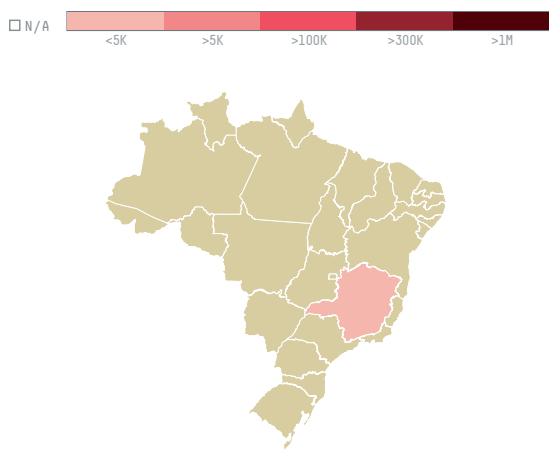

trase

FLEIUSS COMERCIAL EXPORTADORA LTDA. - EPP

ACTIVITY COMMODITY COUNTRY YEAR
Exporter **Coffee** **Brazil** **2017**

FLEIUSS COMERCIAL EXPORTADORA LTDA. - EPP was the 144th largest exporter of coffee from BRAZIL in 2017, accounting for 38 tons. As an exporter, FLEIUSS COMERCIAL EXPORTADORA LTDA. - EPP sources from 1 municipalities, or 0% of the coffee production municipalities. The main destination of the coffee exported by FLEIUSS COMERCIAL EXPORTADORA LTDA. - EPP is SINGAPORE, accounting for 50% of the total.

TOP DESTINATION COUNTRIES OF COFFEE EXPORTED BY FLEIUSS COMERCIAL EXPORTADORA LTDA. - EPP:

COMPARING COMPANIES EXPORTING COFFEE FROM BRAZIL IN 2017

Trase is a partnership between

In collaboration with

and many other organizations and individuals.