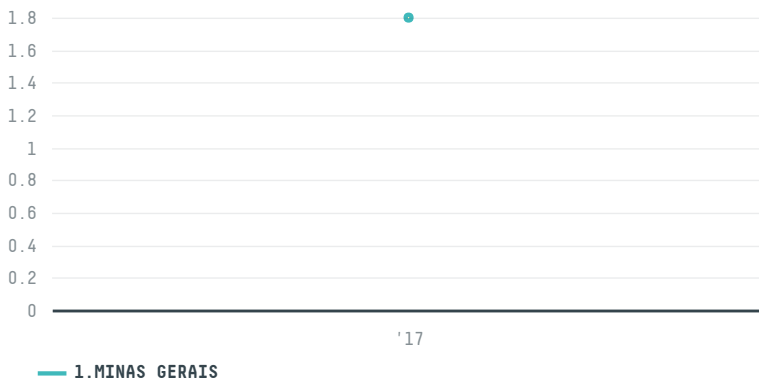

trase

VASCONCELOS INDUSTRIA, COMERCIO, IMPORTACAO E EXPORTACAO LTDA.

ACTIVITY	COMMODITY	COUNTRY	YEAR
Exporter group	Coffee	Brazil	2017

VASCONCELOS INDUSTRIA, COMERCIO, IMPORTACAO E EXPORTACAO LTDA. was the 203rd largest exporter of coffee from BRAZIL in 2017, accounting for 2 tons. As an exporter, VASCONCELOS INDUSTRIA, COMERCIO, IMPORTACAO E EXPORTACAO LTDA. sources from 1 municipalities, or 0% of the coffee production municipalities. The main destination of the coffee exported by VASCONCELOS INDUSTRIA, COMERCIO, IMPORTACAO E EXPORTACAO LTDA. is SPAIN, accounting for 100% of the total.