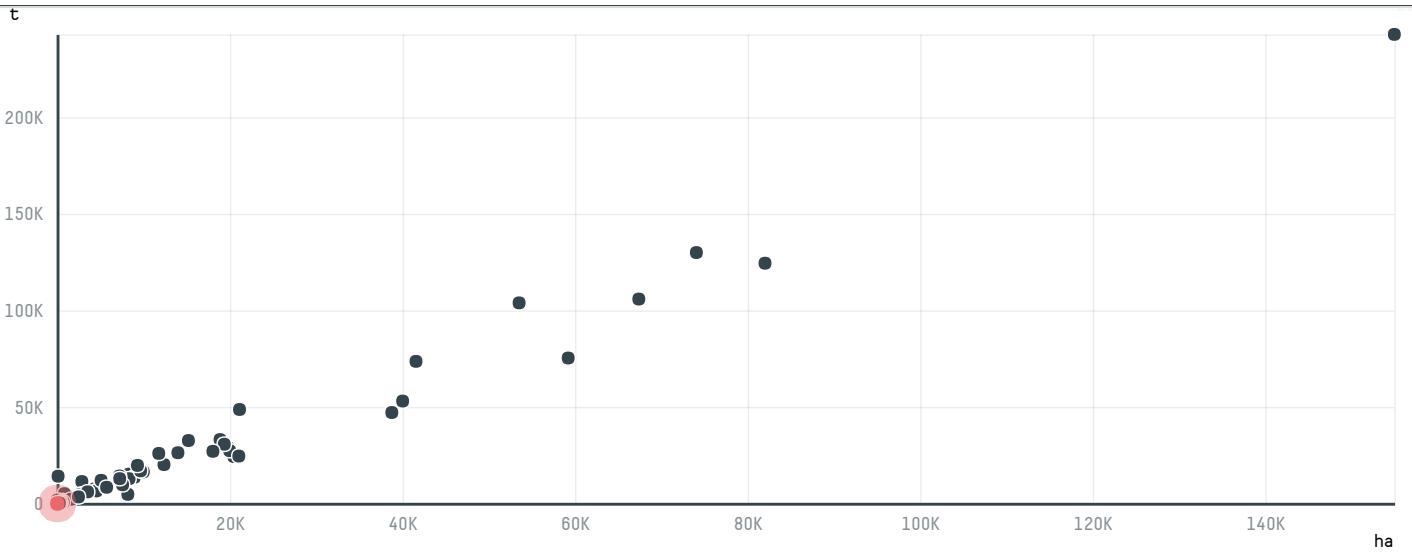

Trase is a partnership between

In collaboration with

and many other organizations and individuals.

Donors

[Terms of Use](#) · [Privacy policy](#) · [Cookie policy](#) · [Contact us](#)