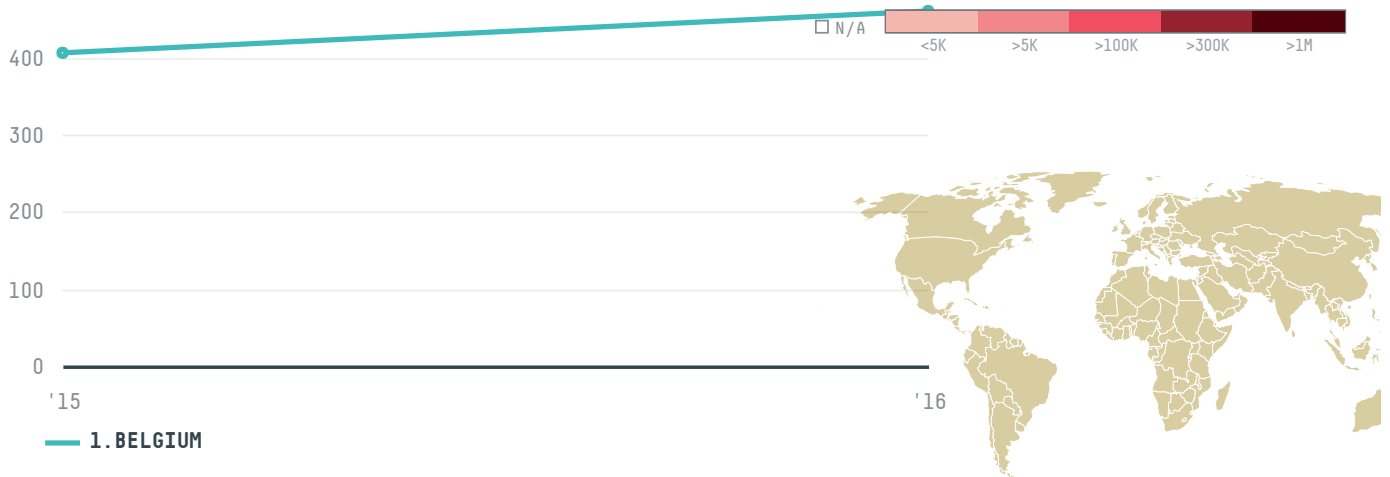

TOP DESTINATION COUNTRIES OF COFFEE IMPORTED BY PHOENIX:

This website uses cookies to provide you with an improved user experience. By continuing to browse this site, you consent to the use of cookies and similar technologies. Please visit our [privacy policy](#) for further details.

I AGREE