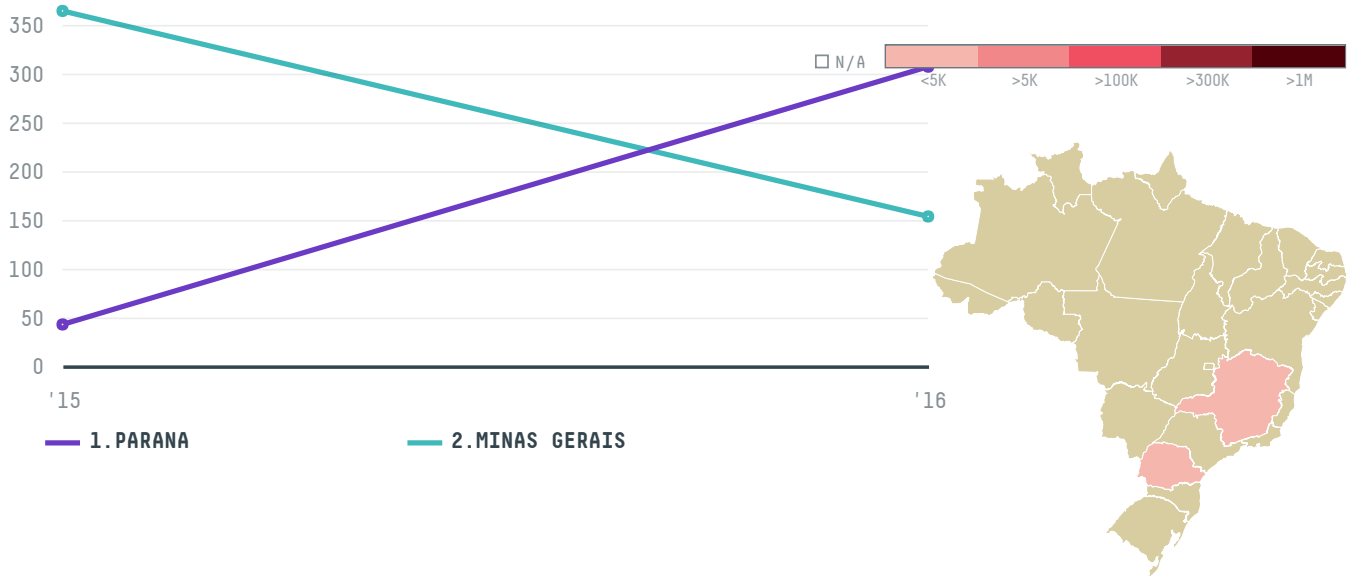

Trase is a partnership between

In collaboration with

and many other organizations

Donors

This website uses cookies to provide you with an improved user experience. By continuing to browse this site, you consent to the use of cookies and similar technologies. Please visit our [privacy policy](#) for further details.

I AGREE