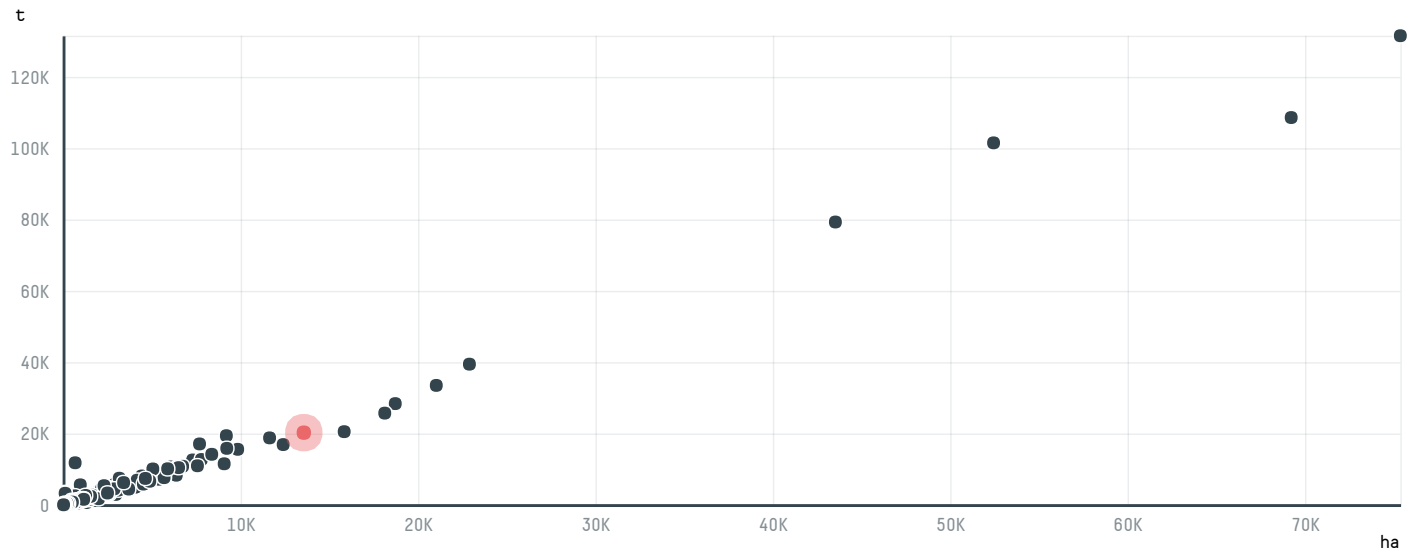

COMPARING COMPANIES IMPORTING COFFEE FROM BRAZIL IN 2017

Trase is a partnership between

In collaboration with

and many other organizations and individuals.

Donors

[Terms of Use](#) · [Privacy policy](#) · [Cookie policy](#) · [Contact us](#)