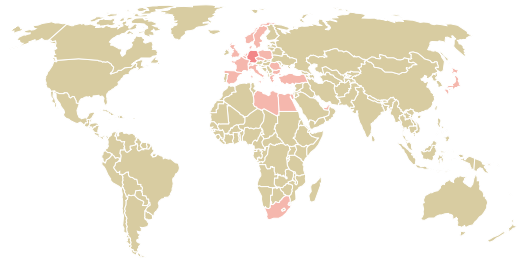

# trase

## BERNHARD ROTHFOS CORP

ACTIVITY: **Importer**  
COMMODITY: **Coffee**  
COUNTRY: **Brazil**  
YEAR: **2017**

BERNHARD ROTHFOS CORP was the 10th largest importer of coffee from BRAZIL in 2017, accounting for 20 thousand tons. This is a 86% increase vs the previous year. As an importer, BERNHARD ROTHFOS CORP sources from 68 municipalities, or 11% of the coffee production municipalities. The main destination of the coffee imported by BERNHARD ROTHFOS CORP is GERMANY, accounting for 71% of the total.

### TOP DESTINATION COUNTRIES OF COFFEE IMPORTED BY BERNHARD ROTHFOS CORP: