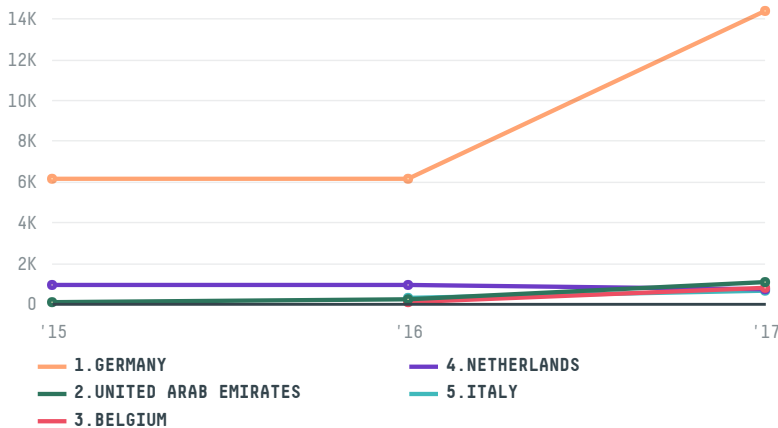

TOP DESTINATION COUNTRIES OF COFFEE IMPORTED BY BERNHARD ROTHFOS CORP: