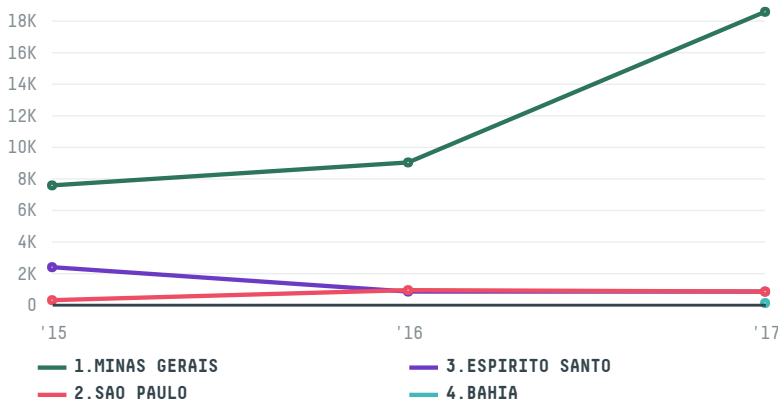

TOP DESTINATION COUNTRIES OF COFFEE IMPORTED BY BERNHARD ROTHFOS CORP: