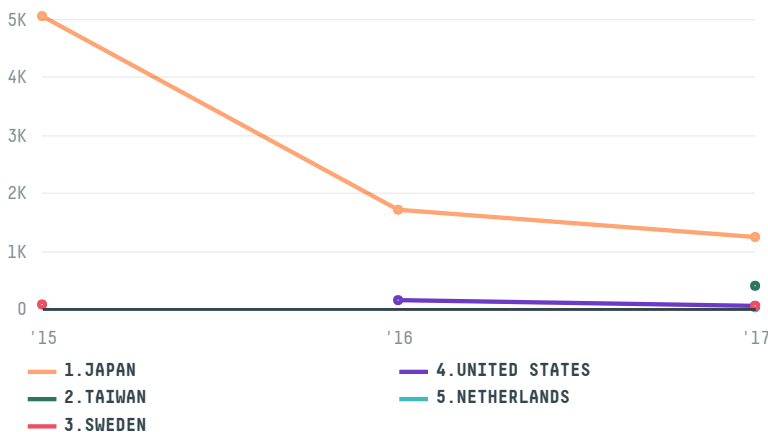

TOP DESTINATION COUNTRIES OF COFFEE IMPORTED BY MISUI & CO LTD: