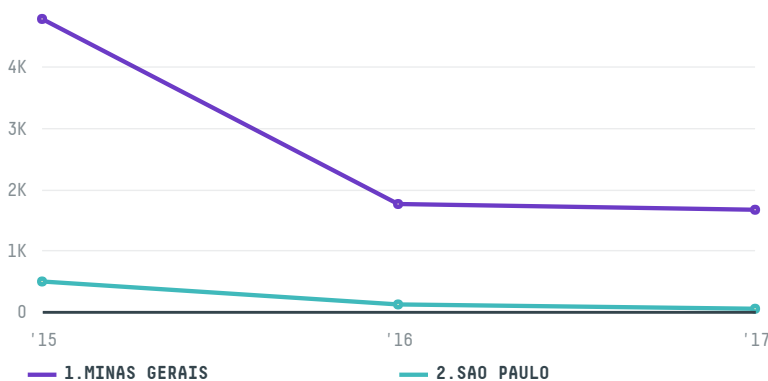

TOP DESTINATION COUNTRIES OF COFFEE IMPORTED BY MISUI & CO LTD: