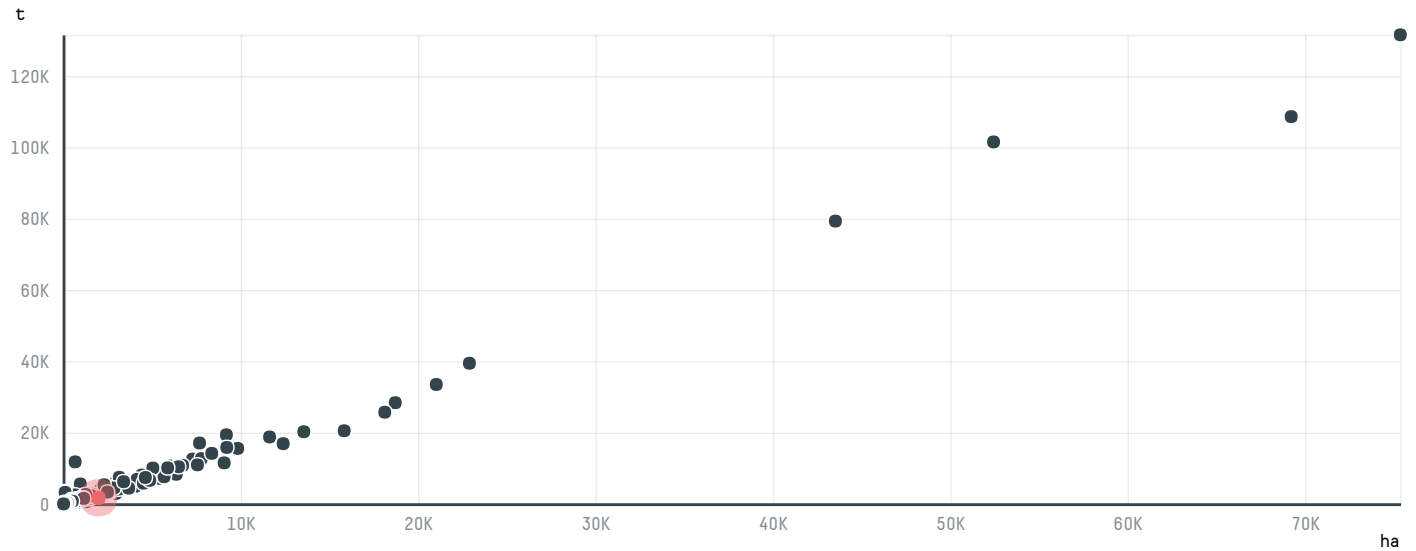

COMPARING COMPANIES IMPORTING COFFEE FROM BRAZIL IN 2017

Trase is a partnership between

In collaboration with

and many other organizations and individuals.

Donors

[Terms of Use](#) · [Privacy policy](#) · [Cookie policy](#) · [Contact us](#)