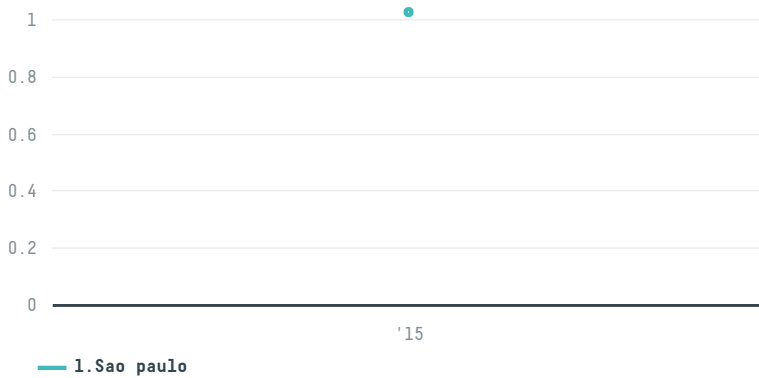

trase

Rodrigues & coutinho

ACTIVITY: **Exporter group** COMMODITY: **Coffee** COUNTRY: **Brazil** YEAR: **2015**

Rodrigues & coutinho was the 218th largest exporter of coffee from BRAZIL in 2015, accounting for 1 tons. As an exporter, Rodrigues & coutinho sources from 1 municipalities, or 0% of the coffee production municipalities. The main destination of the coffee exported by Rodrigues & coutinho is Ireland, accounting for 100% of the total.

COMPARING COMPANIES EXPORTING COFFEE FROM BRAZIL IN 2015

Trase is a partnership between

 Stockholm Environment Institute

 Global Canopy Programme

In collaboration with

 vizzuality

 The European Forest Institute