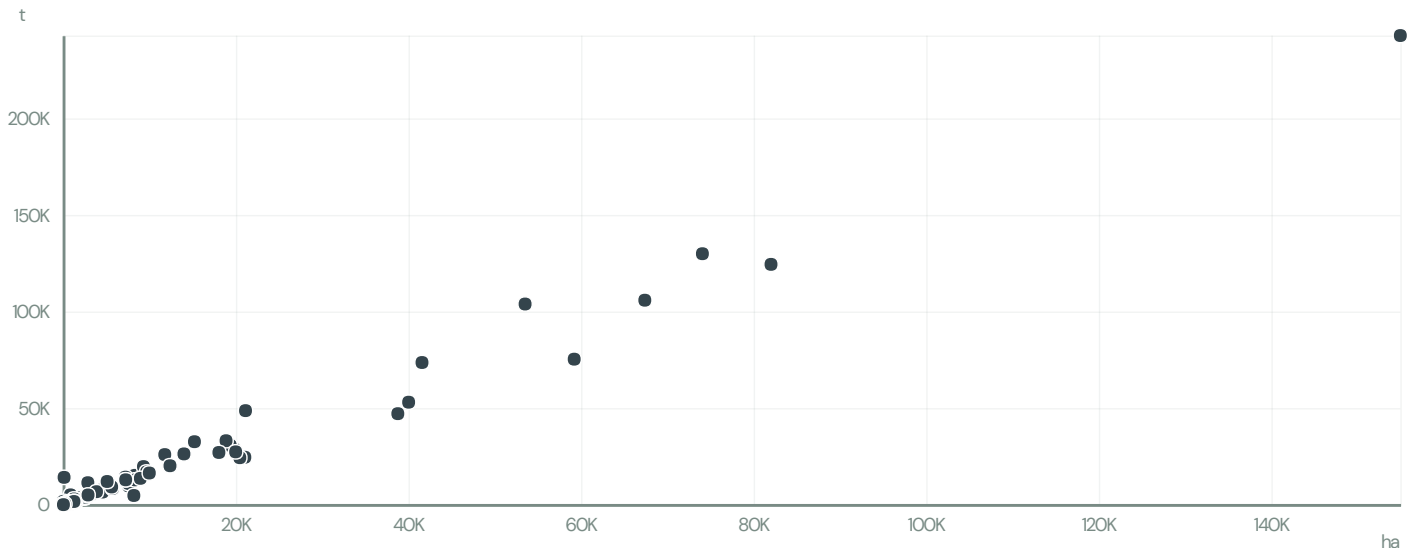

USINA SAO FRANCISCO S/A

ACTIVITY: Exporter group
COMMODITY: Coffee
COUNTRY: Brazil
YEAR: 2017

USINA SAO FRANCISCO S/A was the 196th largest exporter of coffee from BRAZIL in 2017, accounting for 2 tons. This is a 90% increase vs the previous year. As an exporter, USINA SAO FRANCISCO S/A sources from 1 municipalities, or 0% of the coffee production municipalities.

Comparing companies exporting COFFEE from Brazil in 2017