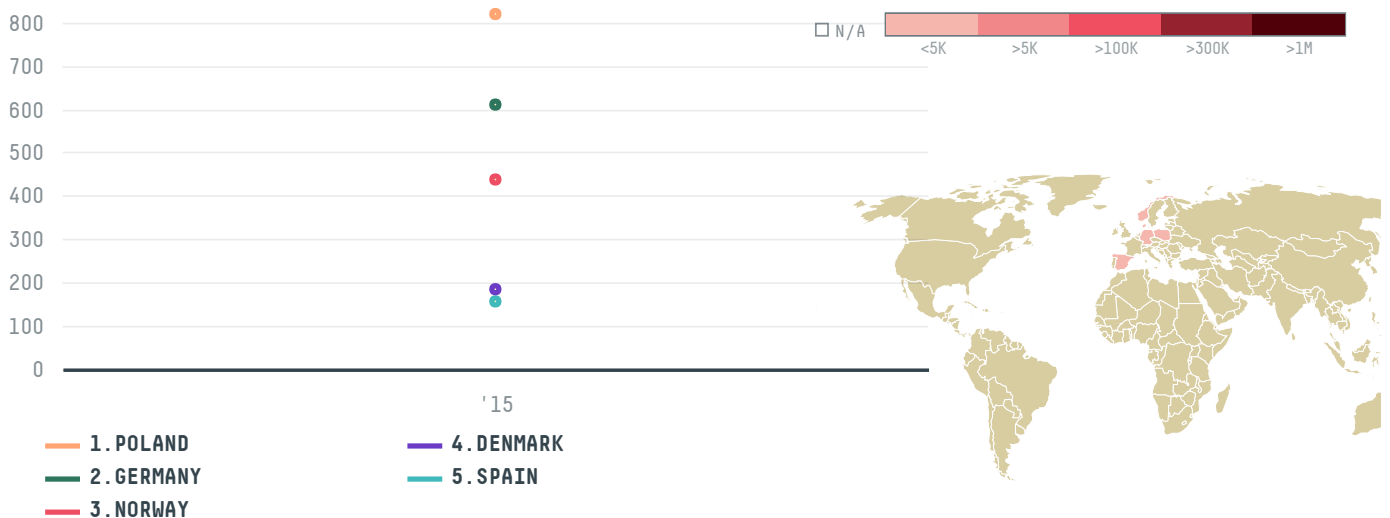

TOP DESTINATION COUNTRIES OF COFFEE IMPORTED BY BONSFIELD C.V.:

This website uses cookies to provide you with an improved user experience. By continuing to browse this site, you consent to the use of cookies and similar technologies. Please visit our [privacy policy](#) for further details.

I AGREE