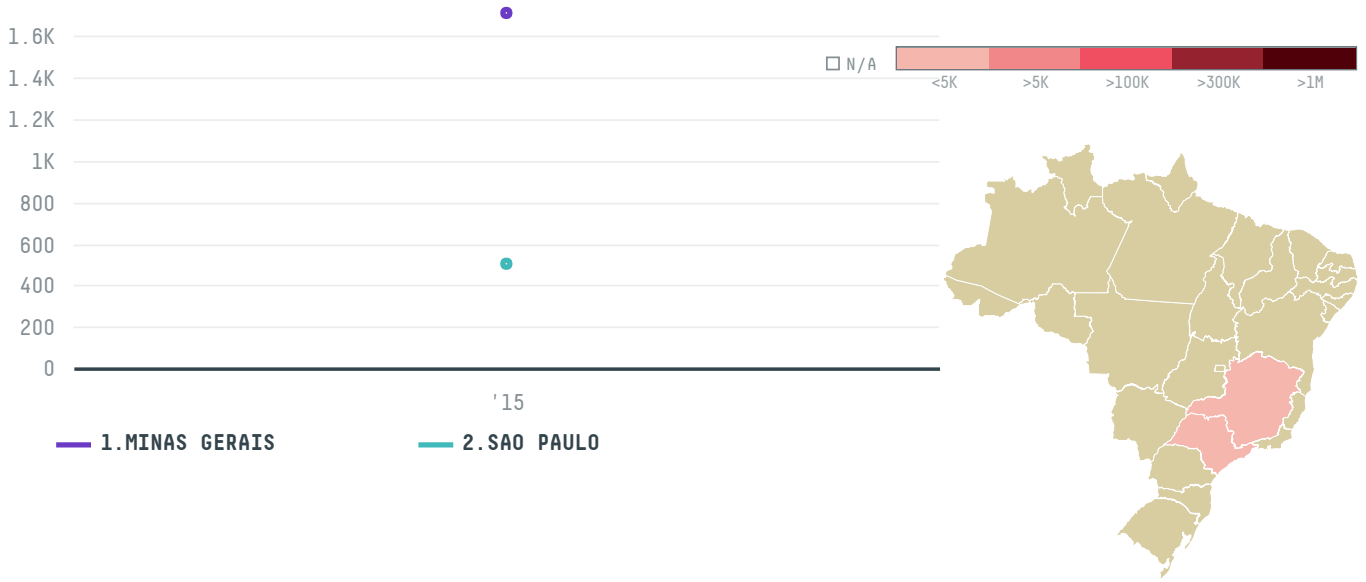

Trase is a partnership between

In collaboration with

and many other organizations

Donors

This website uses cookies to provide you with an improved user experience. By continuing to browse this site, you consent to the use of cookies and similar technologies. Please visit our [privacy policy](#) for further details.

I AGREE