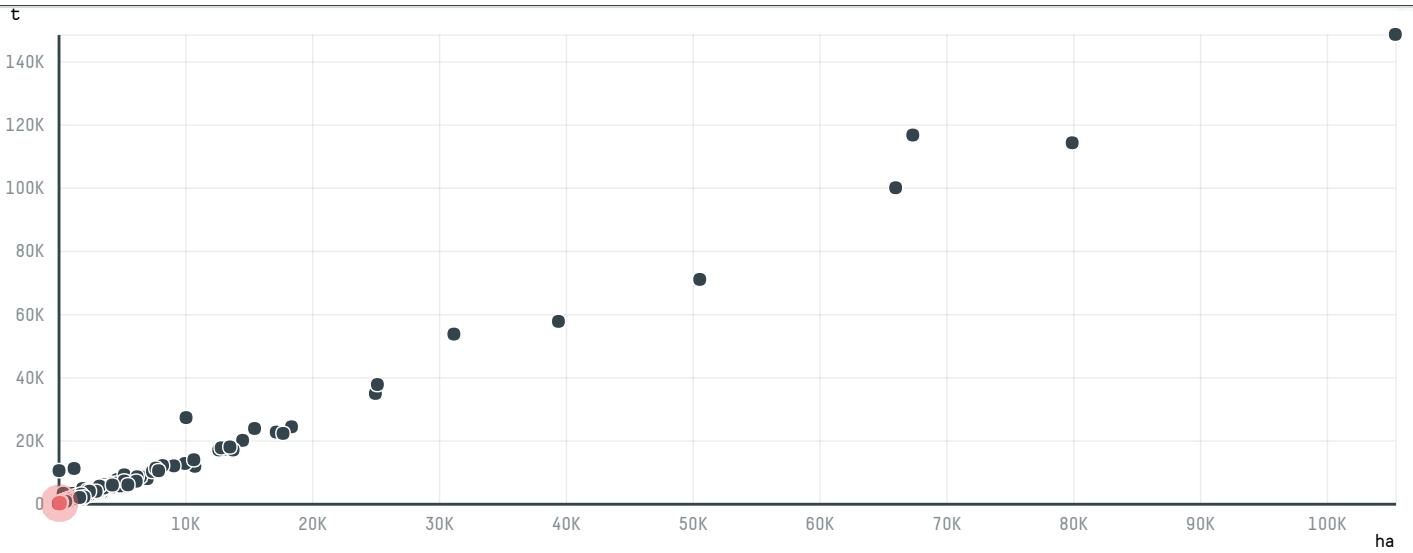

trase

WEBCOR SA

ACTIVITY: **Importer**
COMMODITY: **Coffee**
COUNTRY: **Brazil**
YEAR: **2015**

WEBCOR SA was the 723rd largest importer of coffee from BRAZIL in 2015, accounting for 115 tons. As an importer, WEBCOR SA sources from 2 municipalities, or 0% of the coffee production municipalities. The main destination of the coffee imported by WEBCOR SA is FRANCE, accounting for 100% of the total.

TOP DESTINATION COUNTRIES OF COFFEE IMPORTED BY WEBCOR SA:

Trase is a partnership between

In collaboration with

and many other organizations and individuals.

Donors

[Terms of Use](#) · [Privacy policy](#) · [Cookie policy](#) · [Contact us](#)