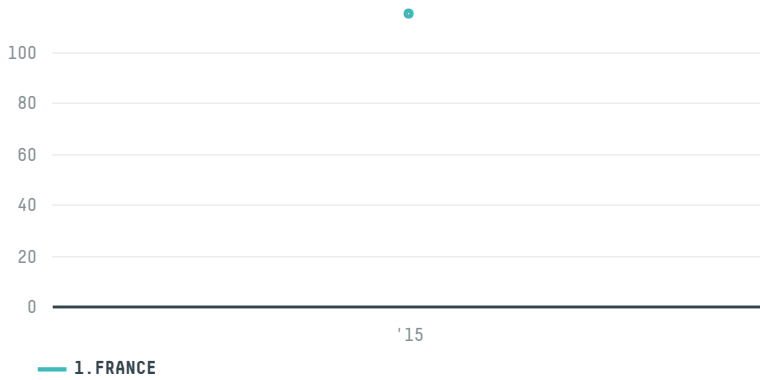

trase

WEBCOR SA

ACTIVITY: **Importer**
COMMODITY: **Coffee**
COUNTRY: **Brazil**
YEAR: **2015**

WEBCOR SA was the 723rd largest importer of coffee from BRAZIL in 2015, accounting for 115 tons. As an importer, WEBCOR SA sources from 2 municipalities, or 0% of the coffee production municipalities. The main destination of the coffee imported by WEBCOR SA is FRANCE, accounting for 100% of the total.

TOP DESTINATION COUNTRIES OF COFFEE IMPORTED BY WEBCOR SA:

Trase is a partnership between

In collaboration with

and many other organizations and individuals.

Donors

[Terms of Use](#) · [Privacy policy](#) · [Cookie policy](#) · [Contact us](#)