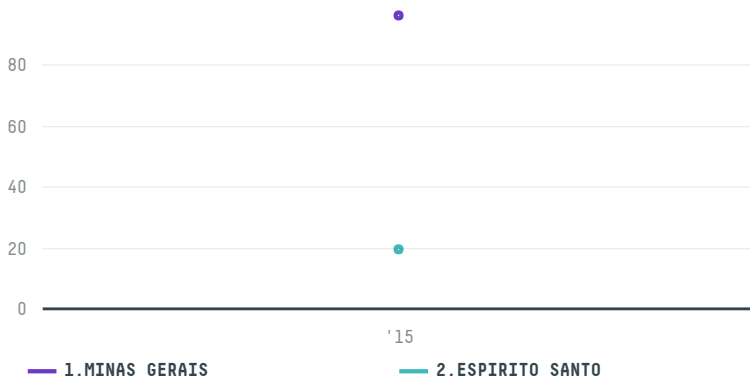

trase

WEBCOR SA

ACTIVITY: **Importer**
COMMODITY: **Coffee**
COUNTRY: **Brazil**
YEAR: **2015**

WEBCOR SA was the 723rd largest importer of coffee from BRAZIL in 2015, accounting for 115 tons. As an importer, WEBCOR SA sources from 2 municipalities, or 0% of the coffee production municipalities. The main destination of the coffee imported by WEBCOR SA is FRANCE, accounting for 100% of the total.

TOP DESTINATION COUNTRIES OF COFFEE IMPORTED BY WEBCOR SA:

Trase is a partnership between

In collaboration with

and many other organizations and individuals.

Donors

[Terms of Use](#) · [Privacy policy](#) · [Cookie policy](#) · [Contact us](#)