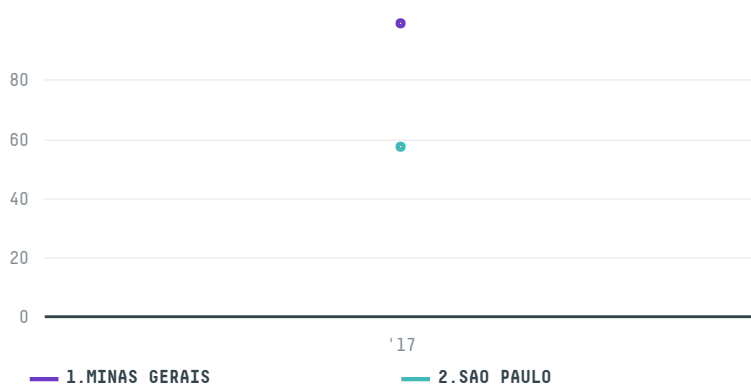

TOP DESTINATION COUNTRIES OF COFFEE IMPORTED BY TOSTADORES REUNIDOS S A: