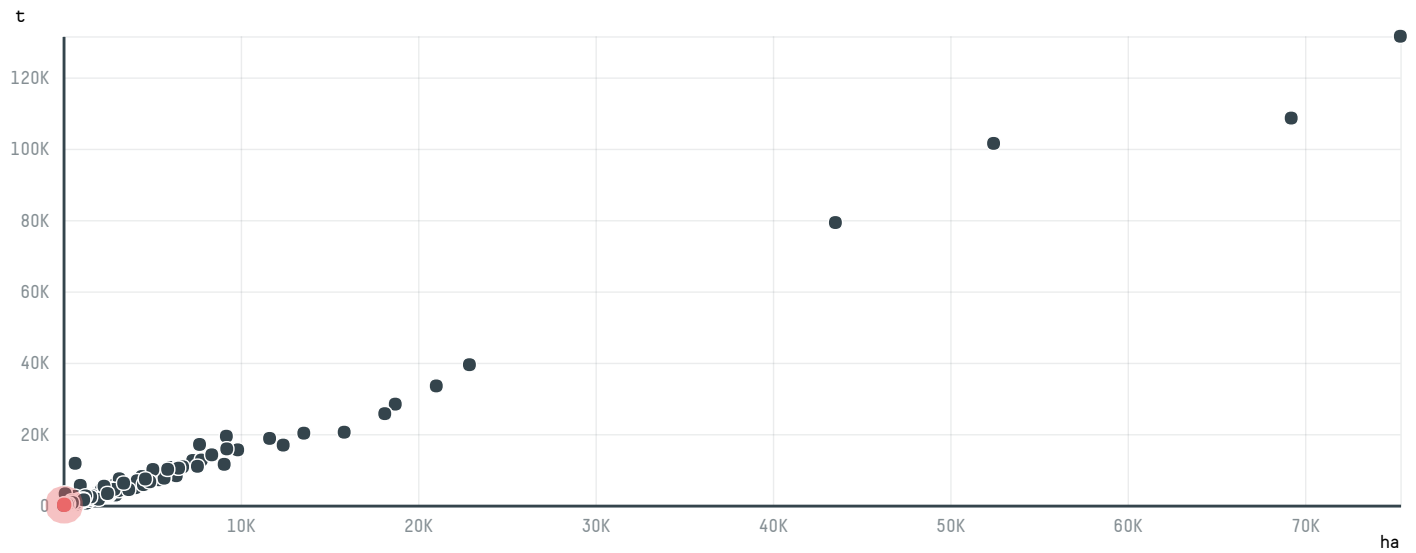

COMPARING COMPANIES IMPORTING COFFEE FROM BRAZIL IN 2017

Trase is a partnership between

In collaboration with

and many other organizations and individuals.

Donors

[Terms of Use](#) · [Privacy policy](#) · [Cookie policy](#) · [Contact us](#)