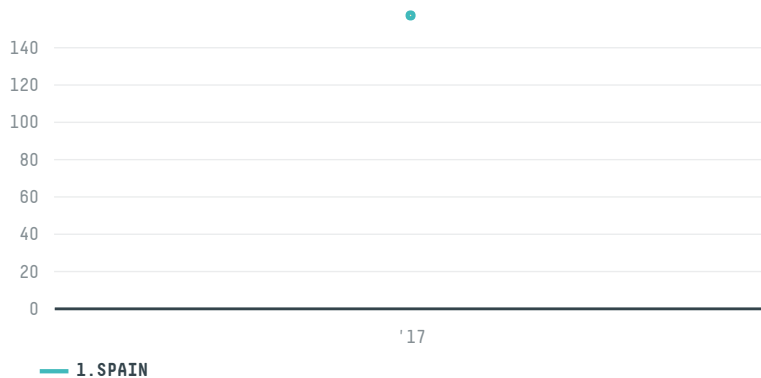

TOP DESTINATION COUNTRIES OF COFFEE IMPORTED BY TOSTADORES REUNIDOS S A: