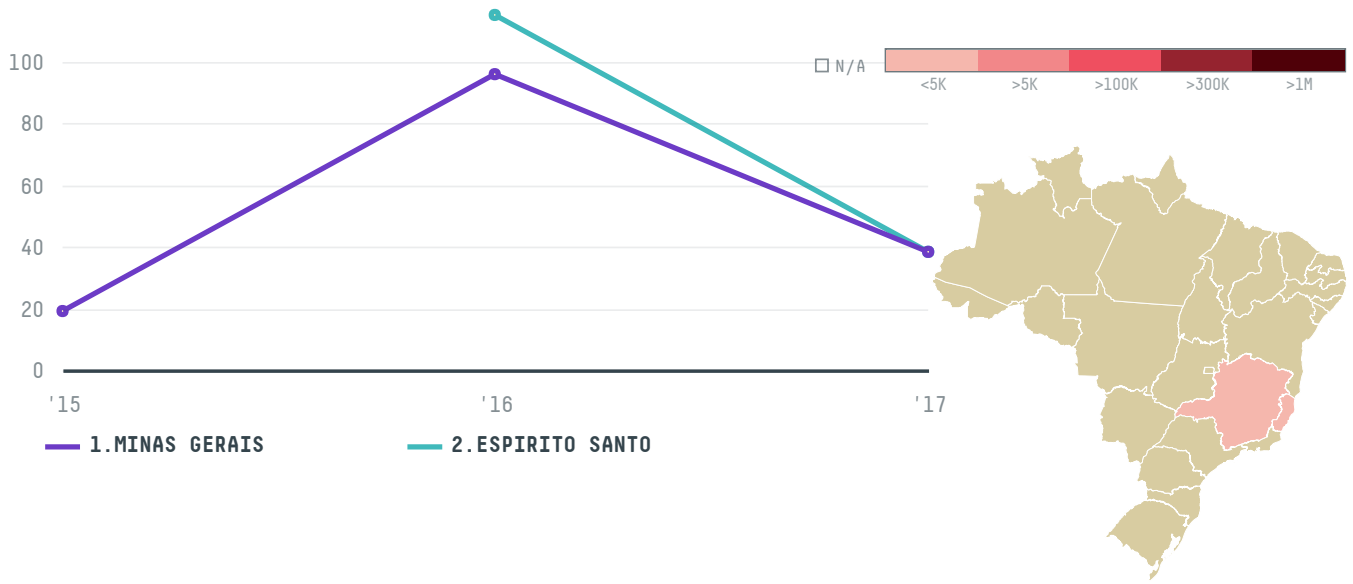

Trase is a partnership between

In collaboration with

and many other organizations

Donors

This website uses cookies to provide you with an improved user experience. By continuing to browse this site, you consent to the use of cookies and similar technologies. Please visit our [privacy policy](#) for further details.

I AGREE