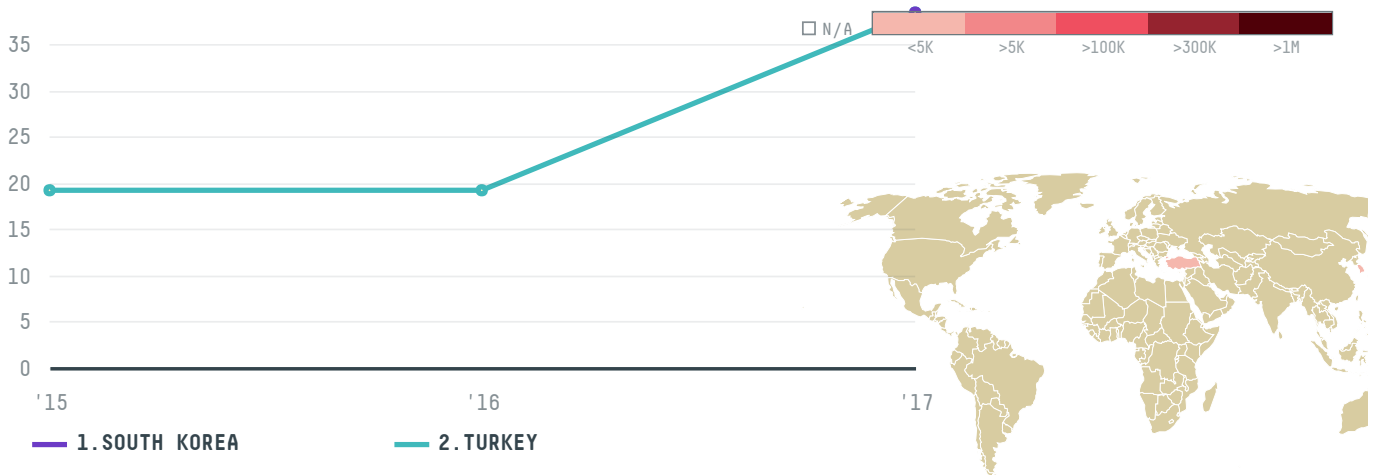

TOP DESTINATION COUNTRIES OF COFFEE IMPORTED BY SOPEX ARMS GERAIS LTDA:

This website uses cookies to provide you with an improved user experience. By continuing to browse this site, you consent to the use of cookies and similar technologies. Please visit our [privacy policy](#) for further details.

I AGREE