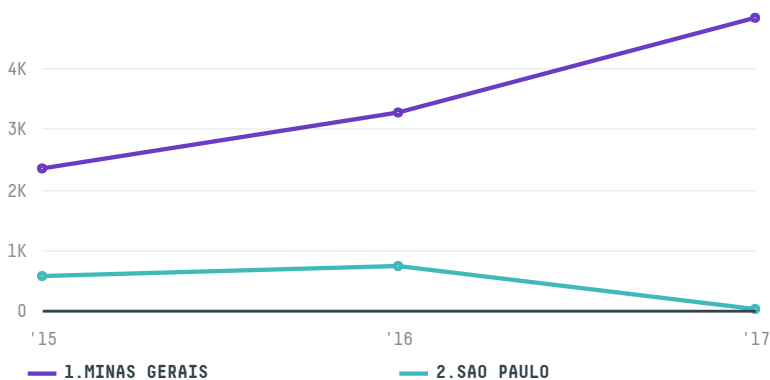

TOP DESTINATION COUNTRIES OF COFFEE IMPORTED BY GUSTAV PAULING LTD: