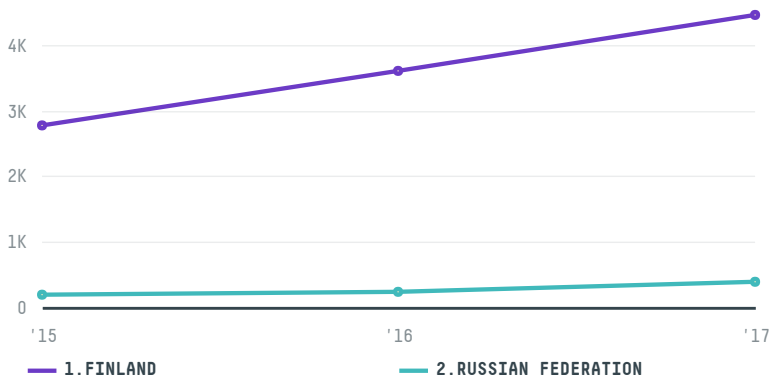

TOP DESTINATION COUNTRIES OF COFFEE IMPORTED BY GUSTAV PAULING LTD: