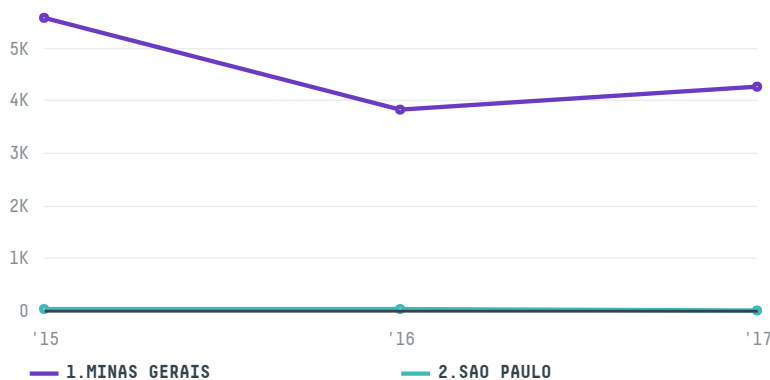

TOP DESTINATION COUNTRIES OF COFFEE IMPORTED BY PRINCES MC FOODS EUROPE: