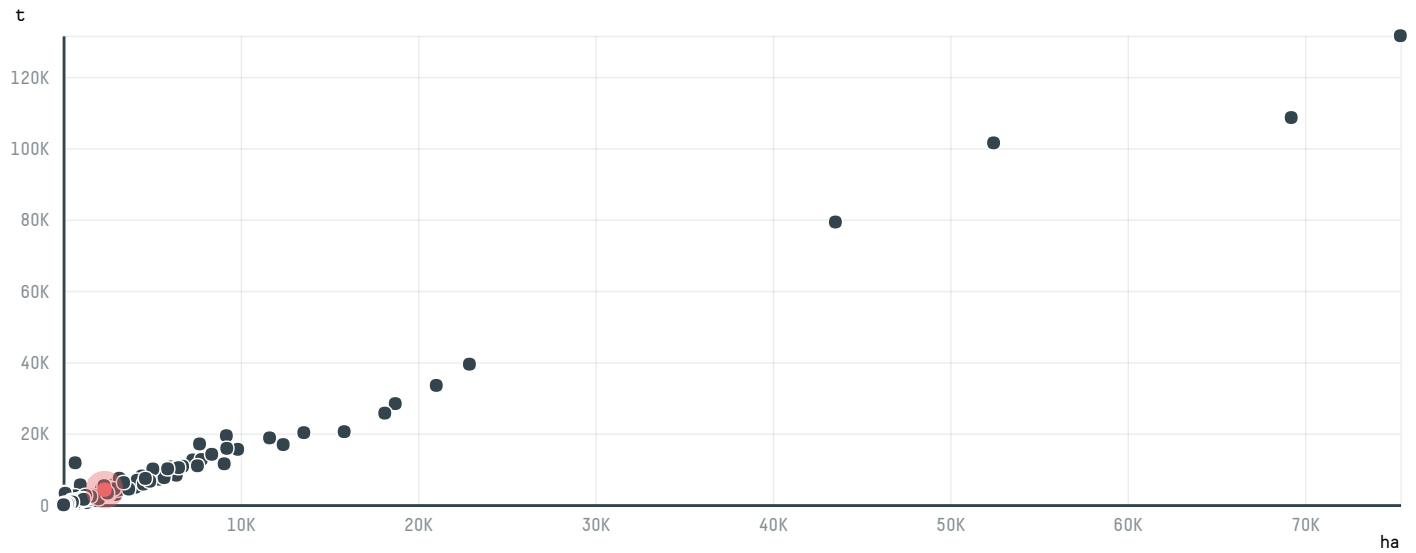

COMPARING COMPANIES IMPORTING COFFEE FROM BRAZIL IN 2017

Trase is a partnership between

In collaboration with

and many other organizations and individuals.

Donors

[Terms of Use](#) · [Privacy policy](#) · [Cookie policy](#) · [Contact us](#)