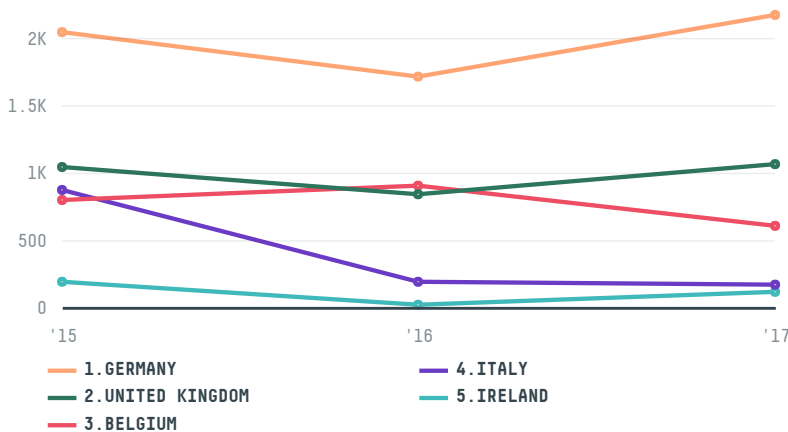

TOP DESTINATION COUNTRIES OF COFFEE IMPORTED BY PRINCES MC FOODS EUROPE: