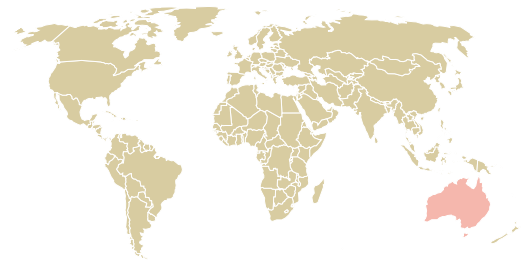

trase

ORIGIN TRADERS

ACTIVITY: **Importer** COMMODITY: **Coffee** COUNTRY: **Brazil** YEAR: **2015**

ORIGIN TRADERS was the 1447th largest importer of coffee from BRAZIL in 2015, accounting for 19 tons. As an importer, ORIGIN TRADERS sources from 1 municipalities, or 0% of the coffee production municipalities. The main destination of the coffee imported by ORIGIN TRADERS is AUSTRALIA, accounting for 100% of the total.

TOP DESTINATION COUNTRIES OF COFFEE IMPORTED BY ORIGIN TRADERS:

Trase is a partnership between

In collaboration with

and many other organizations and individuals.

Donors

[Terms of Use](#) · [Privacy policy](#) · [Cookie policy](#) · [Contact us](#)