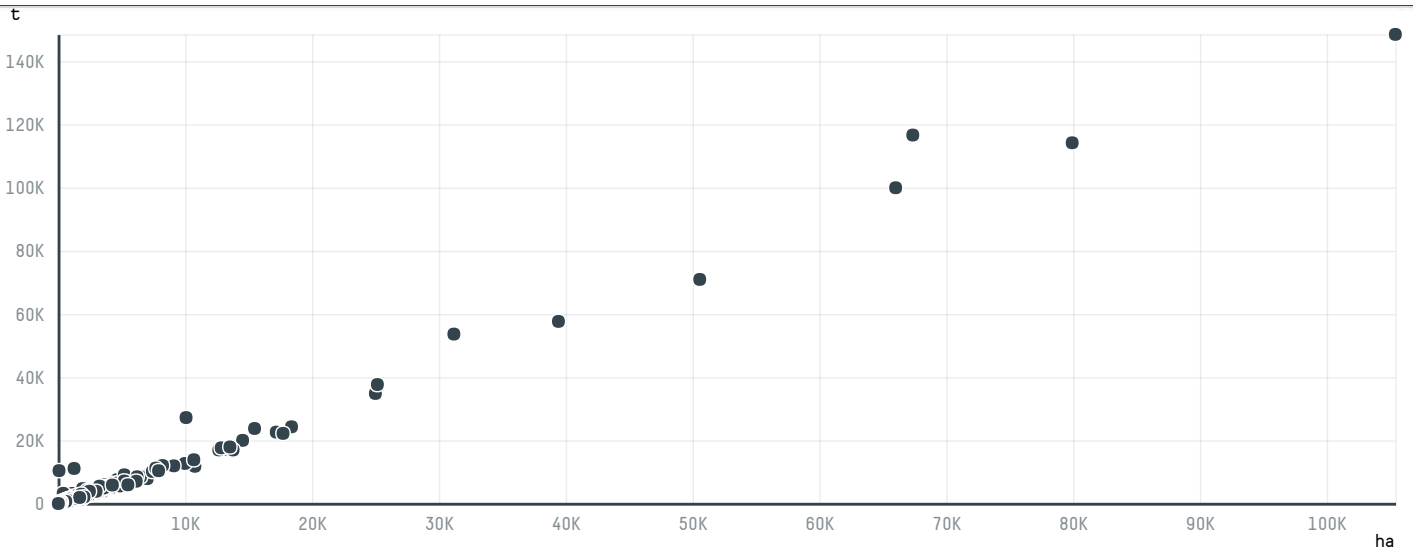

trase

ORIGIN TRADERS

ACTIVITY: **Importer** COMMODITY: **Coffee** COUNTRY: **Brazil** YEAR: **2015**

ORIGIN TRADERS was the 1447th largest importer of coffee from BRAZIL in 2015, accounting for 19 tons. As an importer, ORIGIN TRADERS sources from 1 municipalities, or 0% of the coffee production municipalities. The main destination of the coffee imported by ORIGIN TRADERS is AUSTRALIA, accounting for 100% of the total.

TOP DESTINATION COUNTRIES OF COFFEE IMPORTED BY ORIGIN TRADERS:

Trase is a partnership between

In collaboration with

and many other organizations and individuals.

Donors

[Terms of Use](#) · [Privacy policy](#) · [Cookie policy](#) · [Contact us](#)