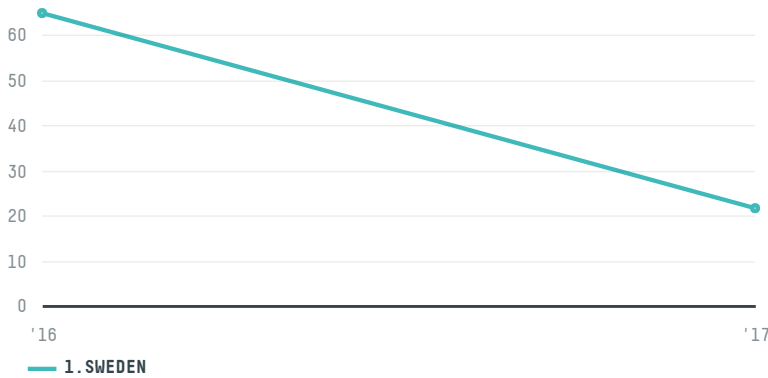

TOP DESTINATION COUNTRIES OF COFFEE IMPORTED BY NV SUPREMO SA: