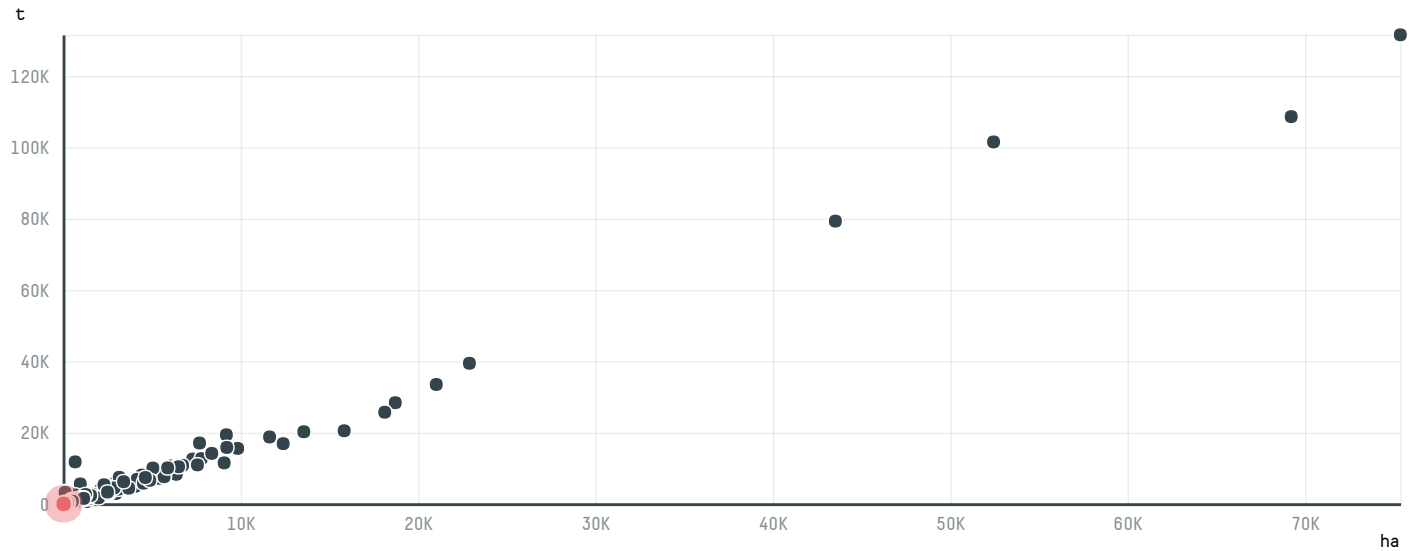

trase

NV SUPREMO SA

ACTIVITY: **Importer** COMMODITY: **Coffee** COUNTRY: **Brazil** YEAR: **2017**

NV SUPREMO SA was the 1142nd largest importer of coffee from BRAZIL in 2017, accounting for 22 tons. This is a 86% decrease vs the previous year. As an importer, NV SUPREMO SA sources from 1 municipalities, or 0% of the coffee production municipalities. The main destination of the coffee imported by NV SUPREMO SA is SWEDEN, accounting for 100% of the total.

TOP DESTINATION COUNTRIES OF COFFEE IMPORTED BY NV SUPREMO SA:

COMPARING COMPANIES IMPORTING COFFEE FROM BRAZIL IN 2017

Trase is a partnership between

In collaboration with

and many other organizations and individuals.