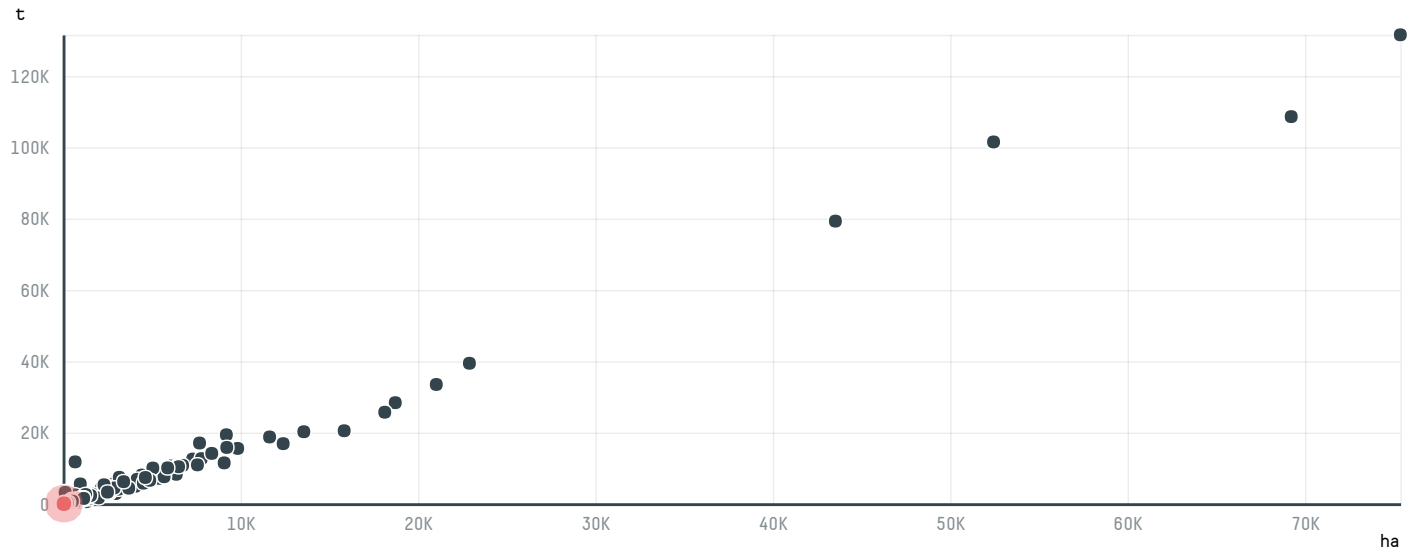

COMPARING COMPANIES IMPORTING COFFEE FROM BRAZIL IN 2017

Trase is a partnership between

In collaboration with

and many other organizations and individuals.

Donors

[Terms of Use](#) · [Privacy policy](#) · [Cookie policy](#) · [Contact us](#)