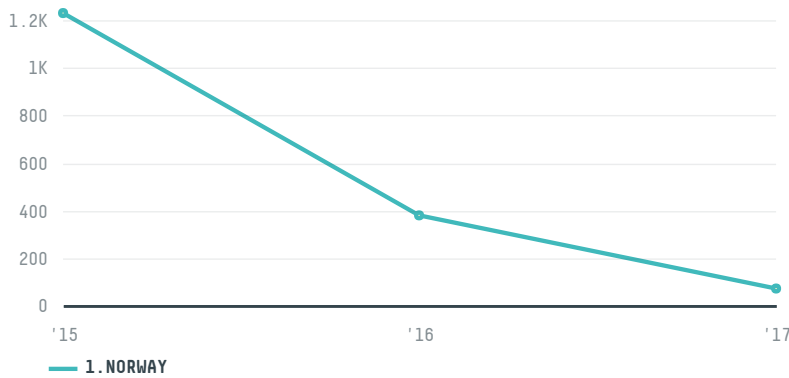

TOP DESTINATION COUNTRIES OF COFFEE IMPORTED BY NAF TRADING AS: