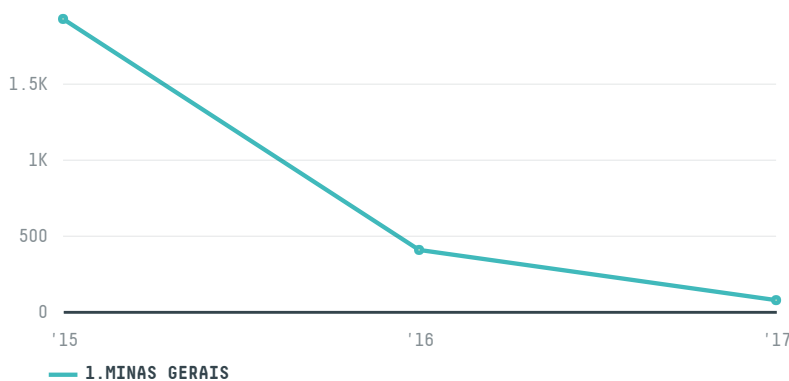

TOP DESTINATION COUNTRIES OF COFFEE IMPORTED BY NAF TRADING AS: