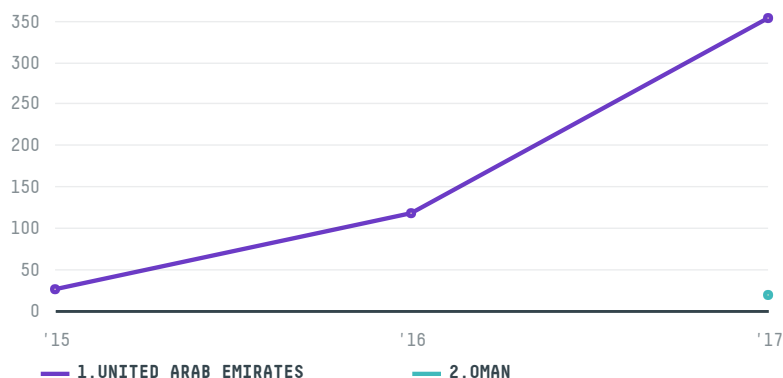

TOP DESTINATION COUNTRIES OF COFFEE IMPORTED BY MESA AGRI DMCC: