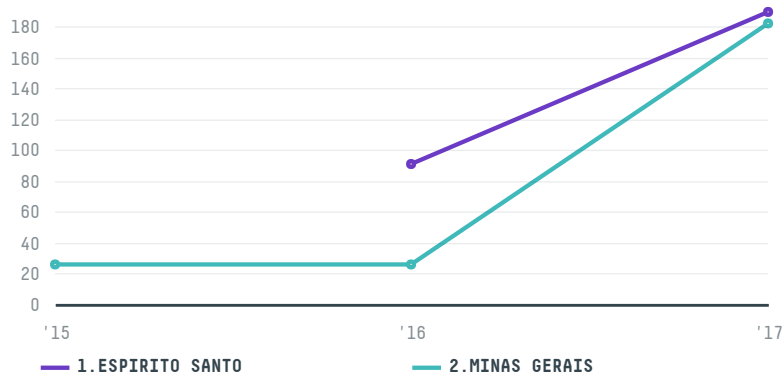

TOP DESTINATION COUNTRIES OF COFFEE IMPORTED BY MESA AGRI DMCC: