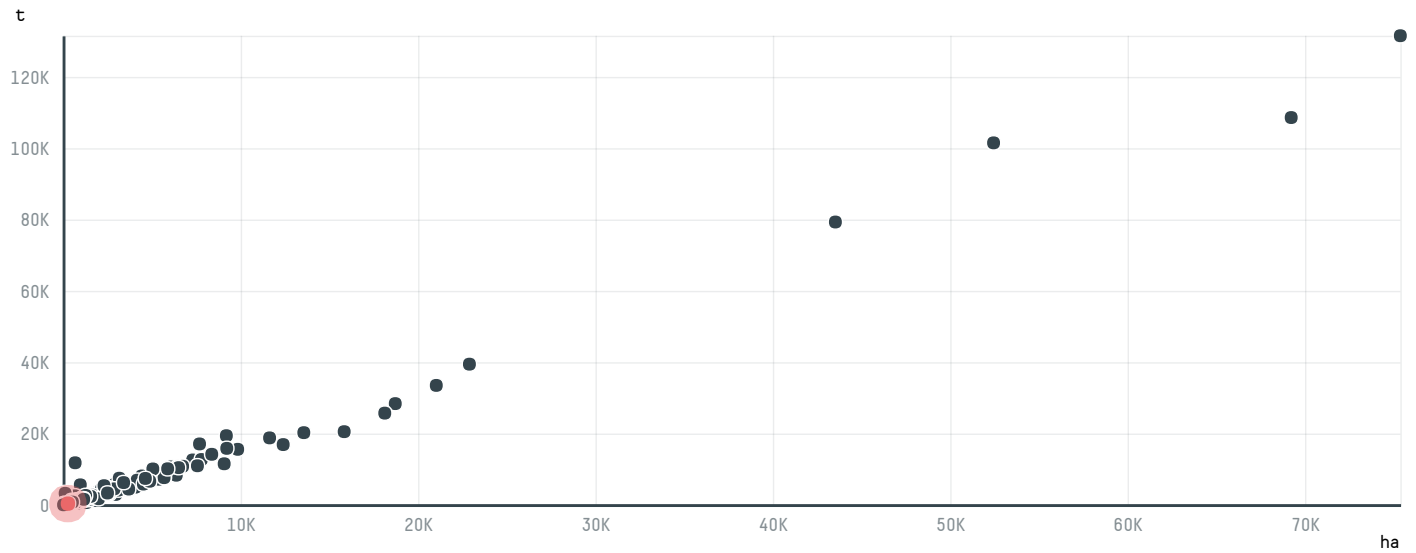

COMPARING COMPANIES IMPORTING COFFEE FROM BRAZIL IN 2017

Trase is a partnership between

In collaboration with

and many other organizations and individuals.

Donors

[Terms of Use](#) · [Privacy policy](#) · [Cookie policy](#) · [Contact us](#)