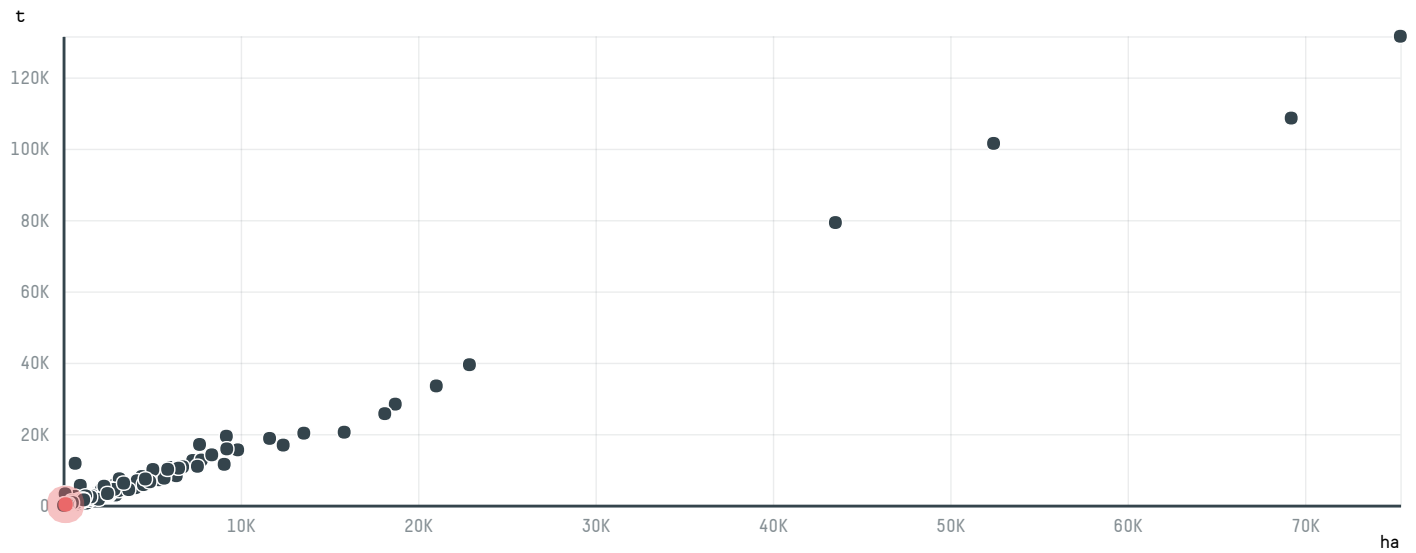

trase

GUSMAN GLOBAL S L

ACTIVITY: **Importer**
COMMODITY: **Coffee**
COUNTRY: **Brazil**
YEAR: **2017**

GUSMAN GLOBAL S L was the 396th largest importer of coffee from BRAZIL in 2017, accounting for 270 tons. As an importer, GUSMAN GLOBAL S L sources from 3 municipalities, or 0% of the coffee production municipalities. The main destination of the coffee imported by GUSMAN GLOBAL S L is SPAIN, accounting for 100% of the total.

TOP DESTINATION COUNTRIES OF COFFEE IMPORTED BY GUSMAN GLOBAL S L:

COMPARING COMPANIES IMPORTING COFFEE FROM BRAZIL IN 2017

Trase is a partnership between

In collaboration with

and many other organizations and individuals.