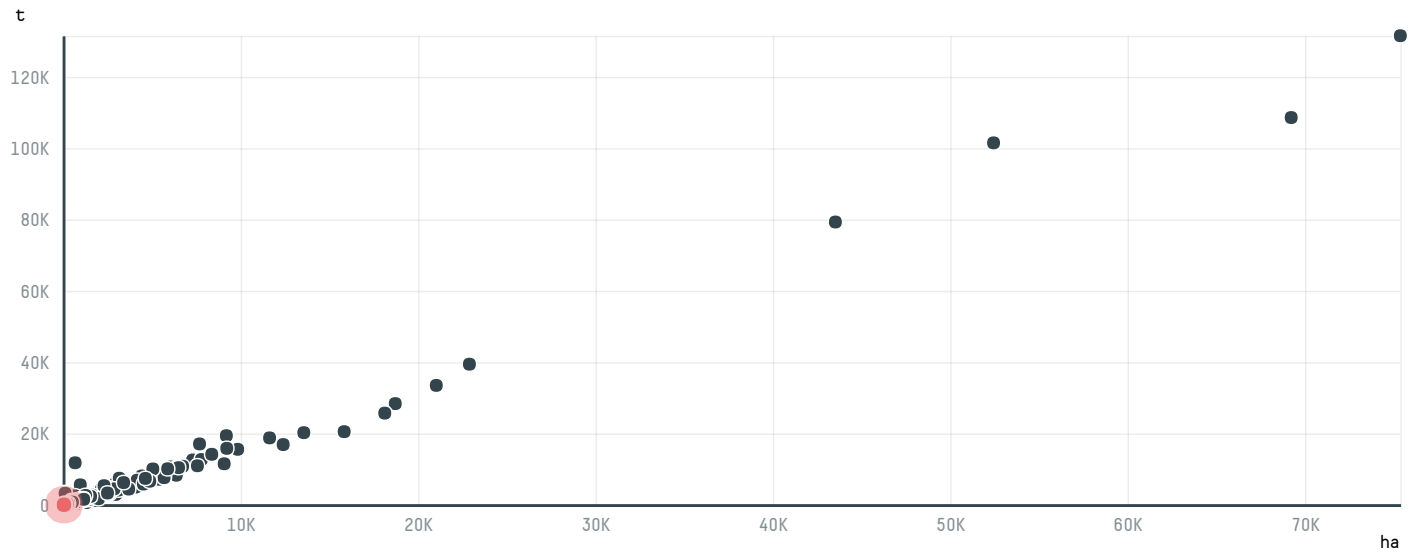

trase

GEPA THE FAIR TRADE COMPANY

ACTIVITY: **Importer** COMMODITY: **Coffee** COUNTRY: **Brazil** YEAR: **2017**

GEPA THE FAIR TRADE COMPANY was the 1002nd largest importer of coffee from BRAZIL in 2017, accounting for 38 tons. As an importer, GEPA THE FAIR TRADE COMPANY sources from 1 municipalities, or 0% of the coffee production municipalities. The main destination of the coffee imported by GEPA THE FAIR TRADE COMPANY is GERMANY, accounting for 100% of the total.

TOP DESTINATION COUNTRIES OF COFFEE IMPORTED BY GEPA THE FAIR TRADE COMPANY:

COMPARING COMPANIES IMPORTING COFFEE FROM BRAZIL IN 2017

Trase is a partnership between

In collaboration with

and many other organizations and individuals.