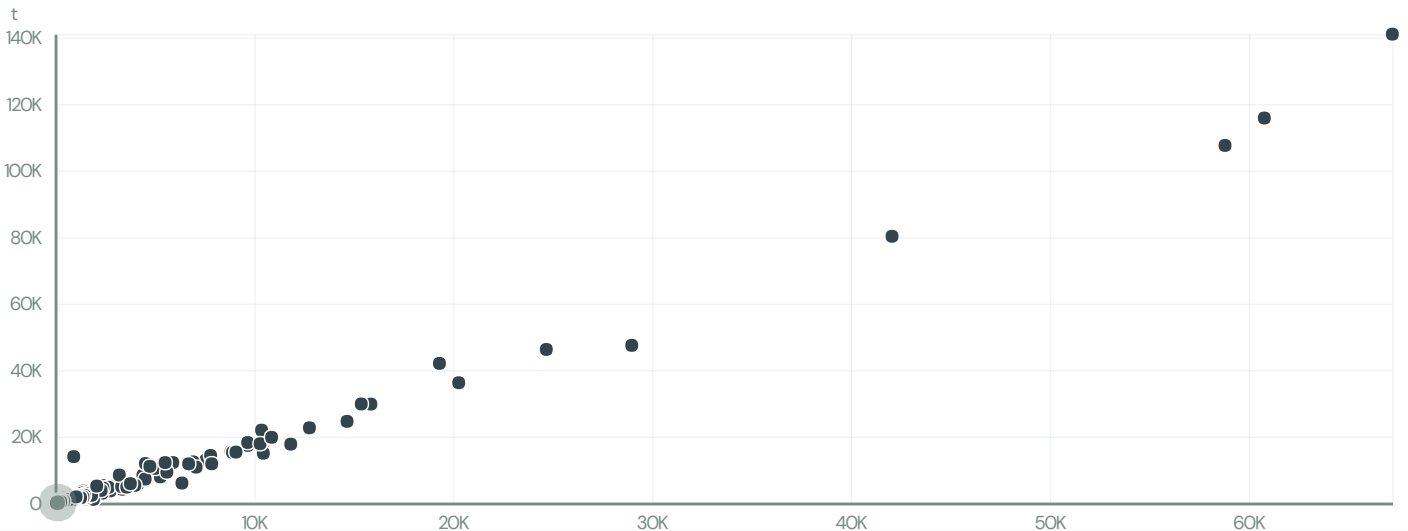

KAFFEHUSET FRIELE AS

ACTIVITY	COMMODITY	COUNTRY	YEAR
Importer	Coffee	Brazil	2016

KAFFEHUSET FRIELE AS was the 469th largest importer of coffee from BRAZIL in 2016, accounting for 192 tons. As an importer, KAFFEHUSET FRIELE AS sources from 3 municipalities, or 0% of the coffee production municipalities.

Comparing companies importing COFFEE from Brazil in 2016