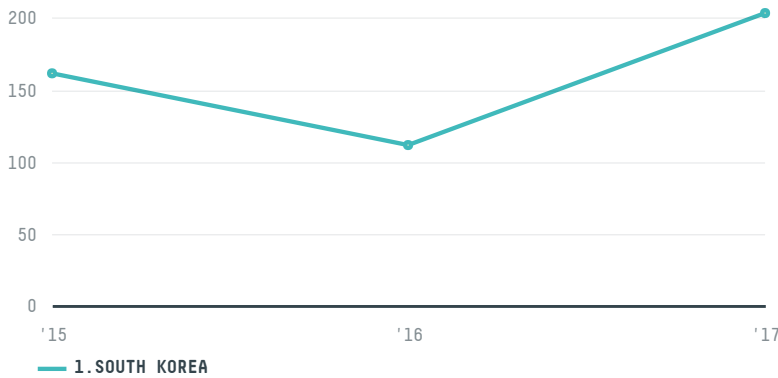

trase

EL CAFETAL CO LTD

ACTIVITY: **Importer**
COMMODITY: **Coffee**
COUNTRY: **Brazil**
YEAR: **2017**

EL CAFETAL CO LTD was the 481st largest importer of coffee from BRAZIL in 2017, accounting for 203 tons. This is a 81% increase vs the previous year. As an importer, EL CAFETAL CO LTD sources from 1 municipalities, or 0% of the coffee production municipalities. The main destination of the coffee imported by EL CAFETAL CO LTD is SOUTH KOREA, accounting for 100% of the total.

TOP DESTINATION COUNTRIES OF COFFEE IMPORTED BY EL CAFETAL CO LTD:

COMPARING COMPANIES IMPORTING COFFEE FROM BRAZIL IN 2017

Trase is a partnership between

In collaboration with

and many other organizations and individuals.