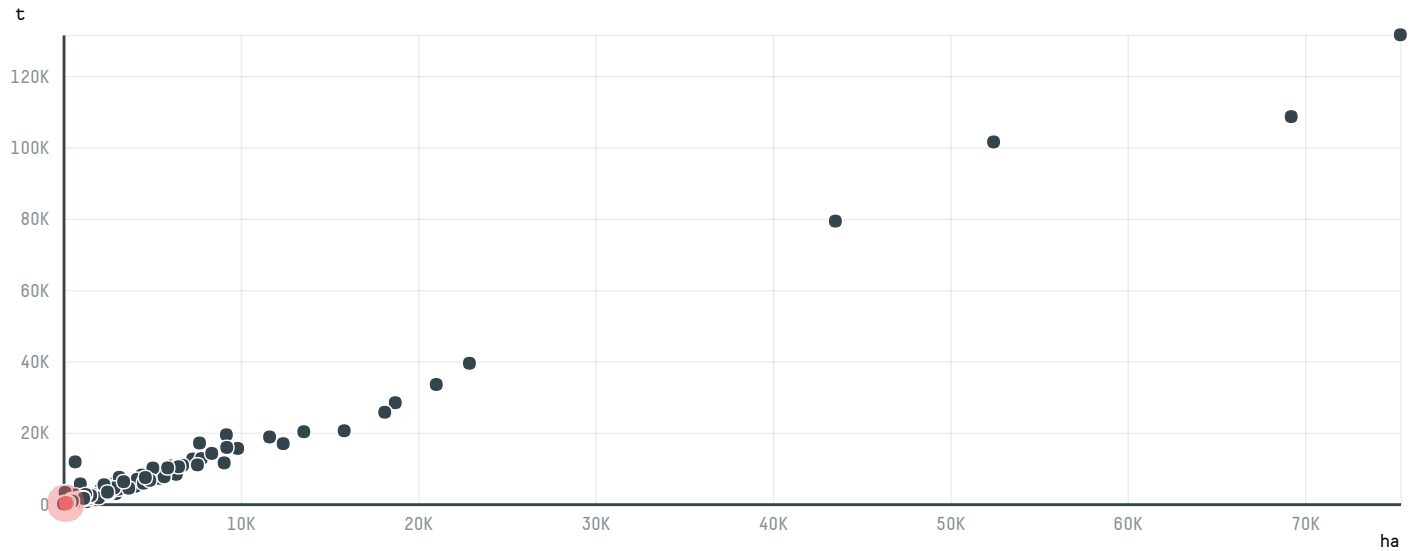

trase

EL CAFETAL CO LTD

ACTIVITY: **Importer**
COMMODITY: **Coffee**
COUNTRY: **Brazil**
YEAR: **2017**

EL CAFETAL CO LTD was the 481st largest importer of coffee from BRAZIL in 2017, accounting for 203 tons. This is a 81% increase vs the previous year. As an importer, EL CAFETAL CO LTD sources from 1 municipalities, or 0% of the coffee production municipalities. The main destination of the coffee imported by EL CAFETAL CO LTD is SOUTH KOREA, accounting for 100% of the total.

TOP DESTINATION COUNTRIES OF COFFEE IMPORTED BY EL CAFETAL CO LTD:

COMPARING COMPANIES IMPORTING COFFEE FROM BRAZIL IN 2017

Trase is a partnership between

In collaboration with

and many other organizations and individuals.