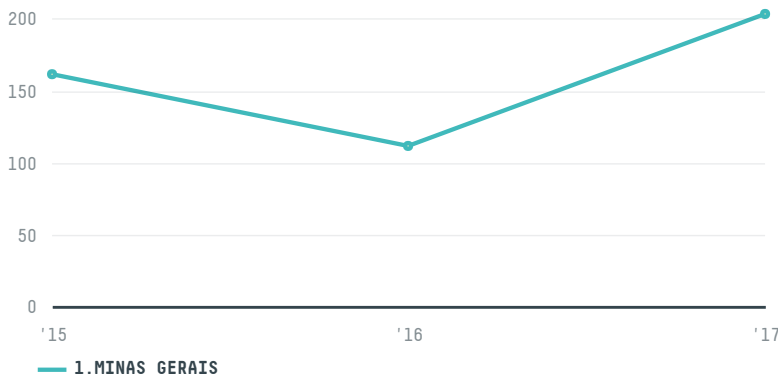

trase

EL CAFETAL CO LTD

ACTIVITY: **Importer**
COMMODITY: **Coffee**
COUNTRY: **Brazil**
YEAR: **2017**

EL CAFETAL CO LTD was the 481st largest importer of coffee from BRAZIL in 2017, accounting for 203 tons. This is a 81% increase vs the previous year. As an importer, EL CAFETAL CO LTD sources from 1 municipalities, or 0% of the coffee production municipalities. The main destination of the coffee imported by EL CAFETAL CO LTD is SOUTH KOREA, accounting for 100% of the total.

TOP DESTINATION COUNTRIES OF COFFEE IMPORTED BY EL CAFETAL CO LTD:

COMPARING COMPANIES IMPORTING COFFEE FROM BRAZIL IN 2017

Trase is a partnership between

In collaboration with

and many other organizations and individuals.