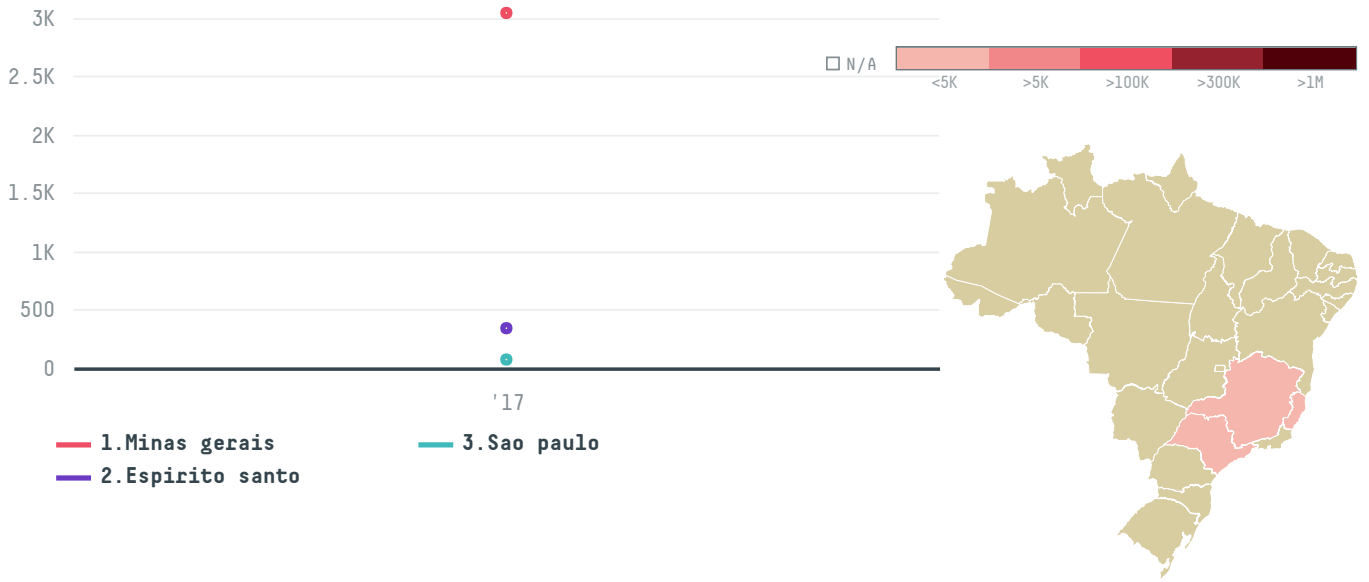

Trase is a partnership
between

In collaboration with

and many other organizations

Donors

This website uses cookies to provide you with an improved user experience. By continuing to browse this site, you consent to the use of cookies and similar technologies. Please visit our [privacy policy](#) for further details.

I AGREE