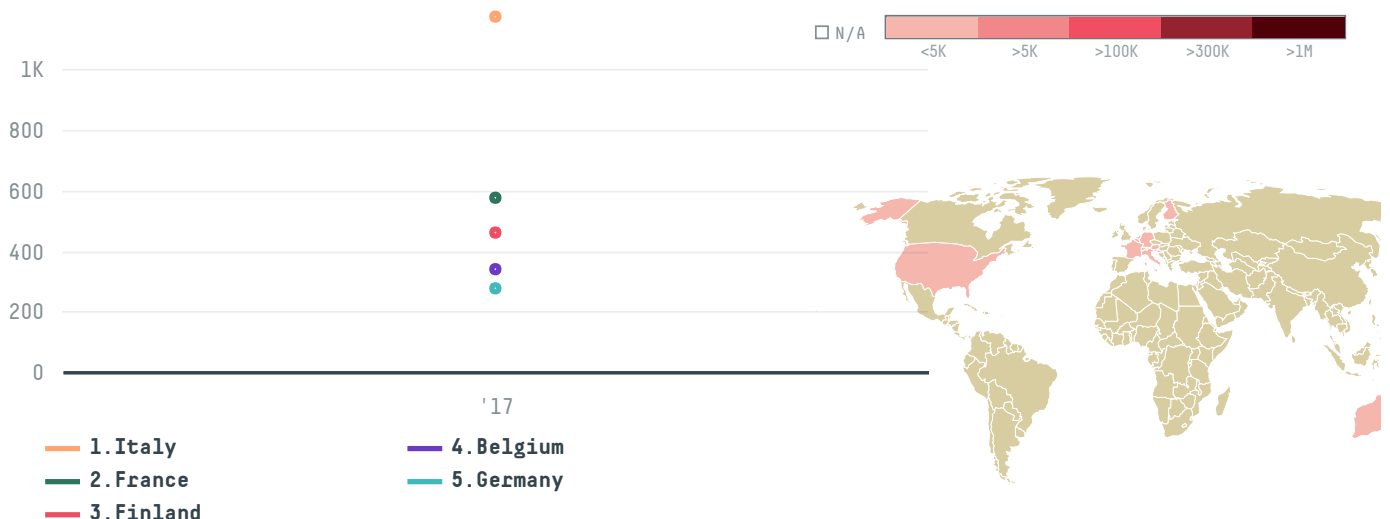

TOP DESTINATION COUNTRIES OF COFFEE IMPORTED BY COFIROASTERS S A:

This website uses cookies to provide you with an improved user experience. By continuing to browse this site, you consent to the use of cookies and similar technologies. Please visit our [privacy policy](#) for further details.

I AGREE