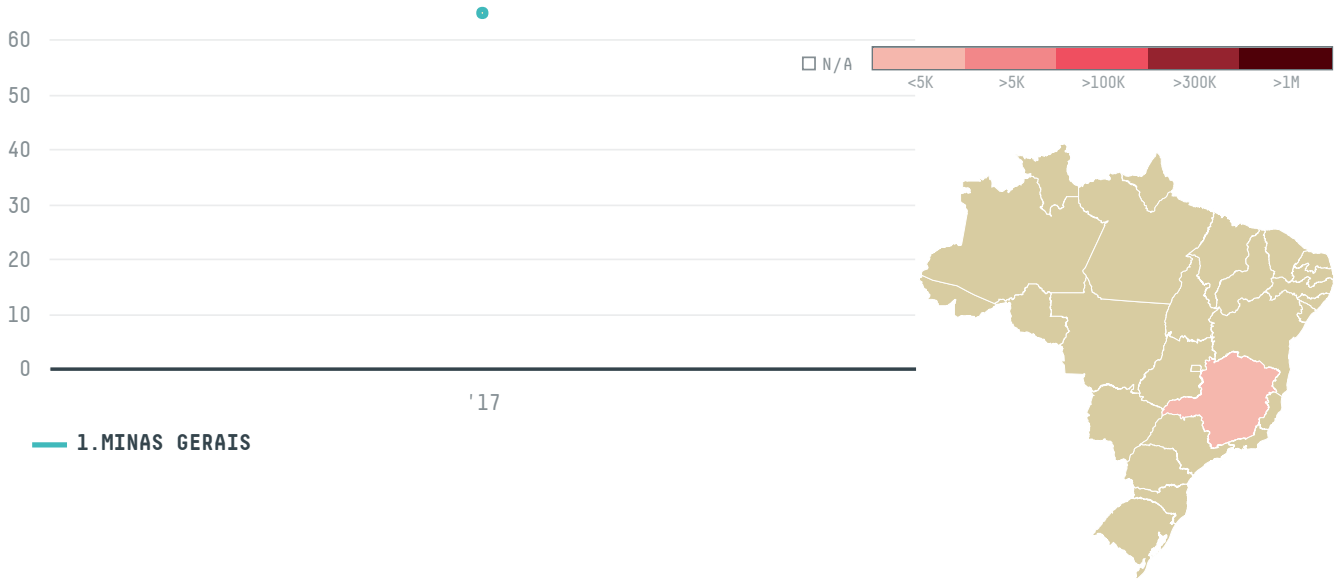

Trase is a partnership between

In collaboration with

and many other organizations

Donors

This website uses cookies to provide you with an improved user experience. By continuing to browse this site, you consent to the use of cookies and similar technologies. Please visit our [privacy policy](#) for further details.

I AGREE