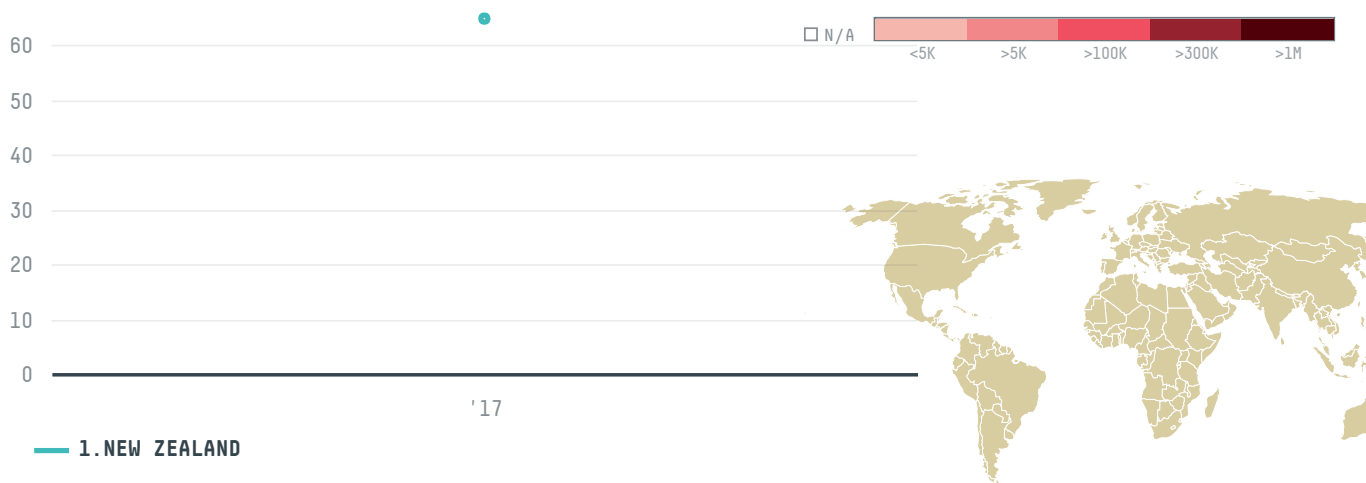

TOP DESTINATION COUNTRIES OF COFFEE IMPORTED BY COFFEE SUPREME LTD:

This website uses cookies to provide you with an improved user experience. By continuing to browse this site, you consent to the use of cookies and similar technologies. Please visit our [privacy policy](#) for further details.

I AGREE