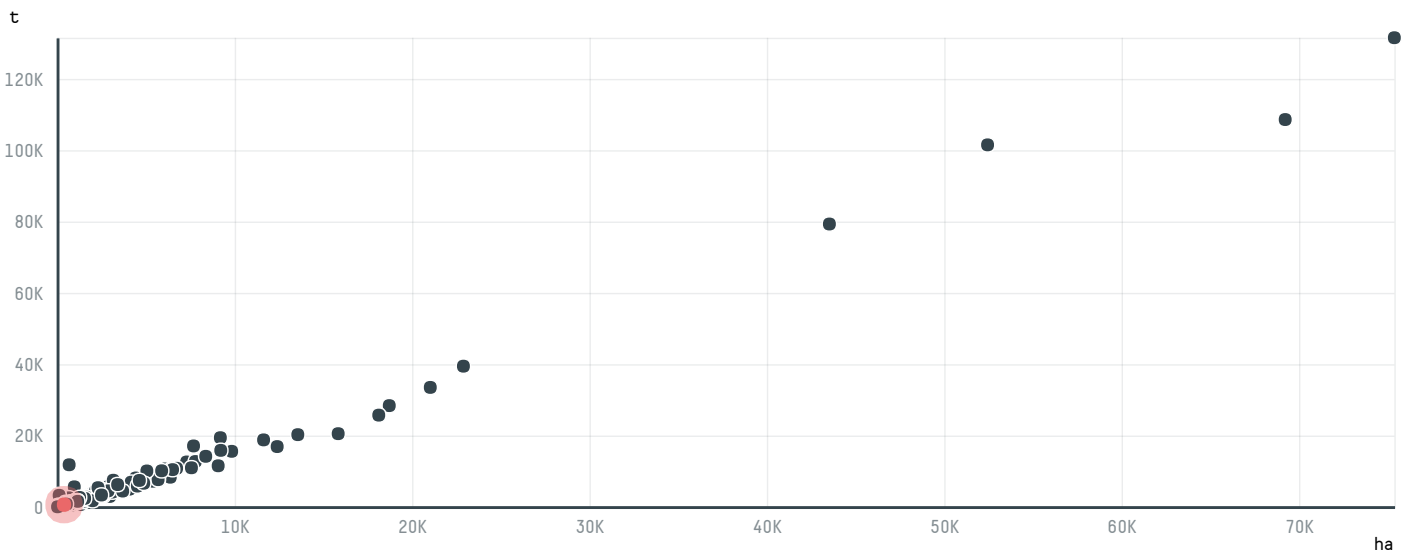

COMPARING COMPANIES IMPORTING COFFEE FROM BRAZIL IN 2017

Trase is a partnership between

In collaboration with

and many other organizations and individuals.

Donors

[Terms of Use](#) · [Privacy policy](#) · [Cookie policy](#) · [Contact us](#)

This website uses cookies to provide you with an improved user experience. By continuing to browse this site, you consent to the use of cookies and similar technologies. Please visit our [privacy policy](#) for further details.

I AGREE