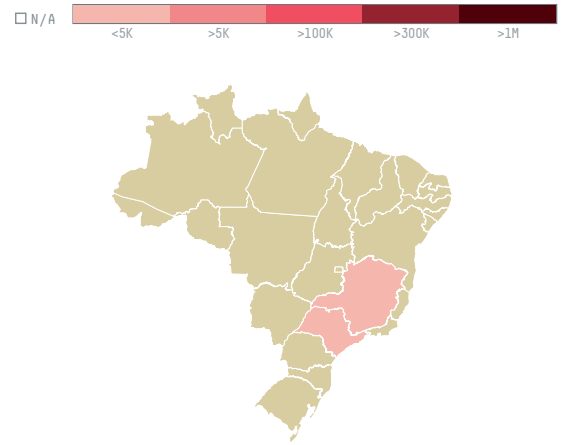

trase

CAFE IMPORTS AUSTRALIA PTW LTD

ACTIVITY: **Importer** COMMODITY: **Coffee** COUNTRY: **Brazil** YEAR: **2017**

CAFE IMPORTS AUSTRALIA PTW LTD was the 223rd largest importer of coffee from BRAZIL in 2017, accounting for 618 tons. This is a 15% decrease vs the previous year. As an importer, CAFE IMPORTS AUSTRALIA PTW LTD sources from 7 municipalities, or 1% of the coffee production municipalities. The main destination of the coffee imported by CAFE IMPORTS AUSTRALIA PTW LTD is UNITED STATES, accounting for 65% of the total.

TOP DESTINATION COUNTRIES OF COFFEE IMPORTED BY CAFE IMPORTS AUSTRALIA PTW LTD:

COMPARING COMPANIES IMPORTING COFFEE FROM BRAZIL IN 2017

Trase is a partnership between

In collaboration with

and many other organizations and individuals.