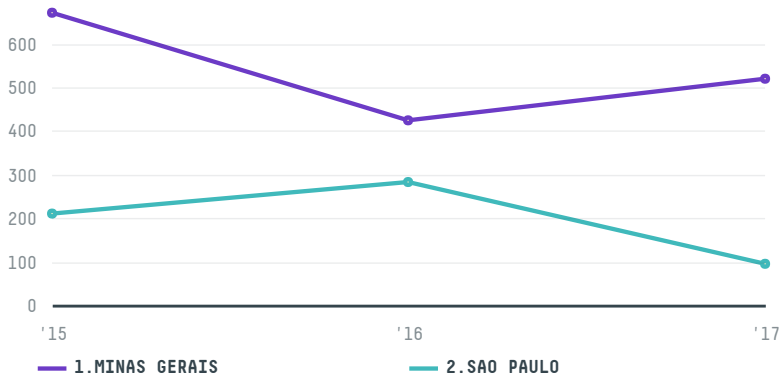

COMPARING COMPANIES IMPORTING COFFEE FROM BRAZIL IN 2017

Trase is a partnership between

In collaboration with

and many other organizations and individuals.

Donors

[Terms of Use](#) · [Privacy policy](#) · [Cookie policy](#) · [Contact us](#)

This website uses cookies to provide you with an improved user experience. By continuing to browse this site, you consent to the use of cookies and similar technologies. Please visit our [privacy policy](#) for further details.

I AGREE