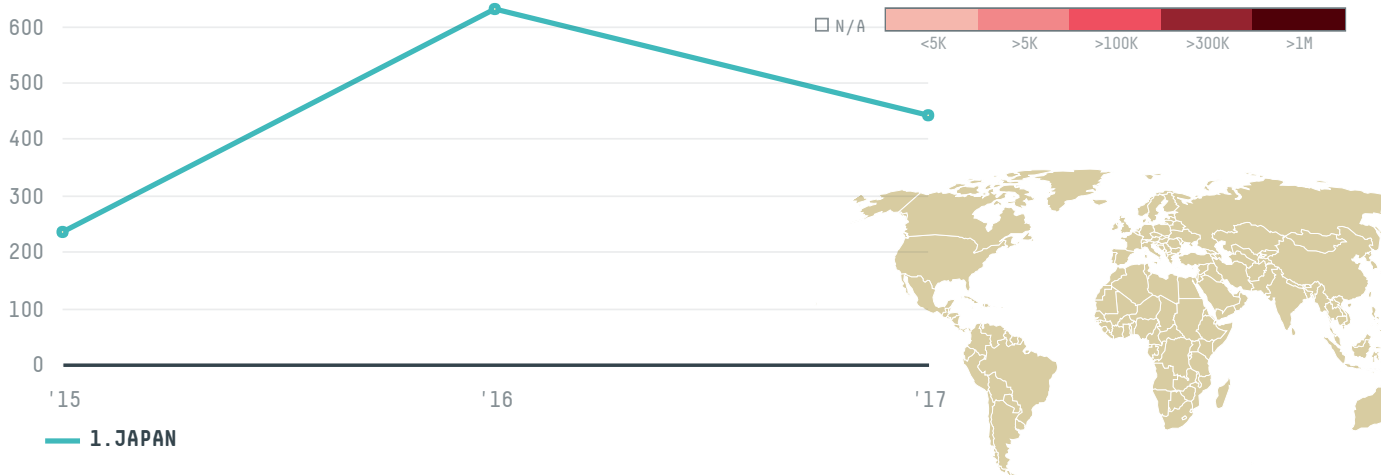

TOP DESTINATION COUNTRIES OF COFFEE IMPORTED BY BROOKS CO LTD: