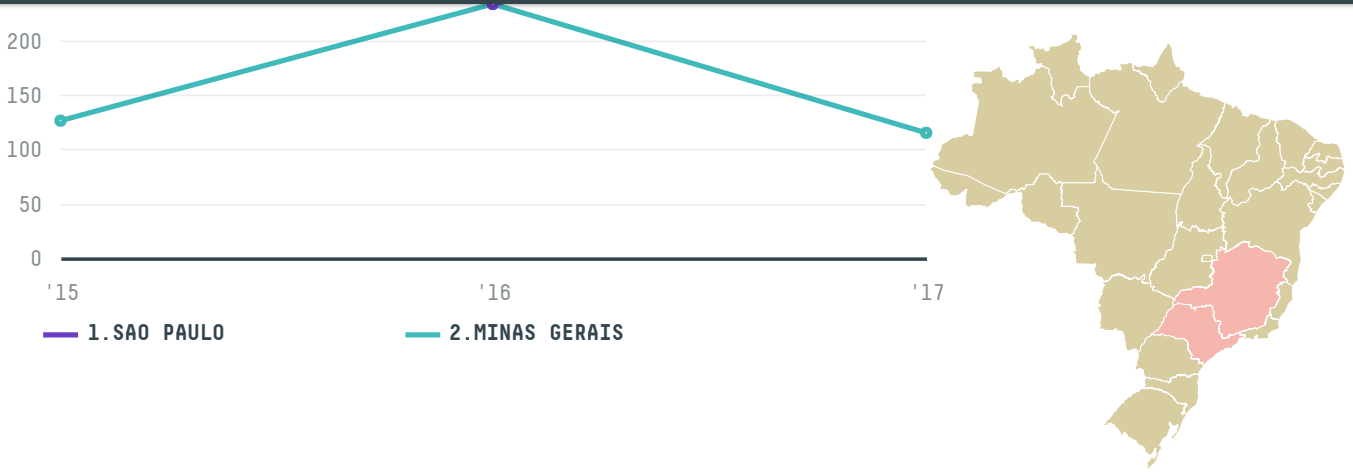

This website uses cookies to provide you with an improved user experience. By continuing to browse this site, you consent to the use of cookies and similar technologies. Please visit our [privacy policy](#) for further details.

I AGREE

Trase is a partnership between

In collaboration with

and many other organizations and individuals.

Donors