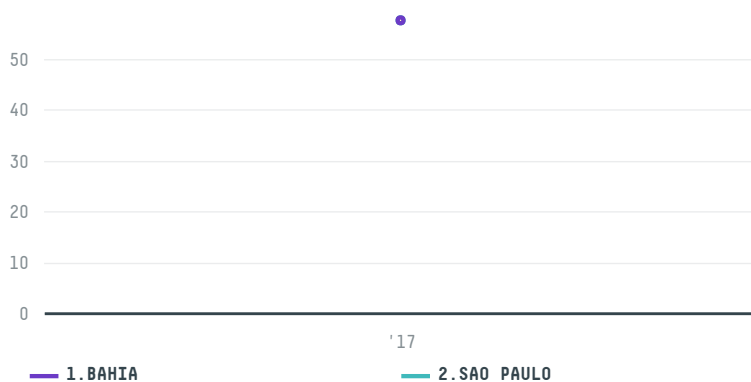

TOP DESTINATION COUNTRIES OF COFFEE IMPORTED BY BISSAT FRERES S A L: