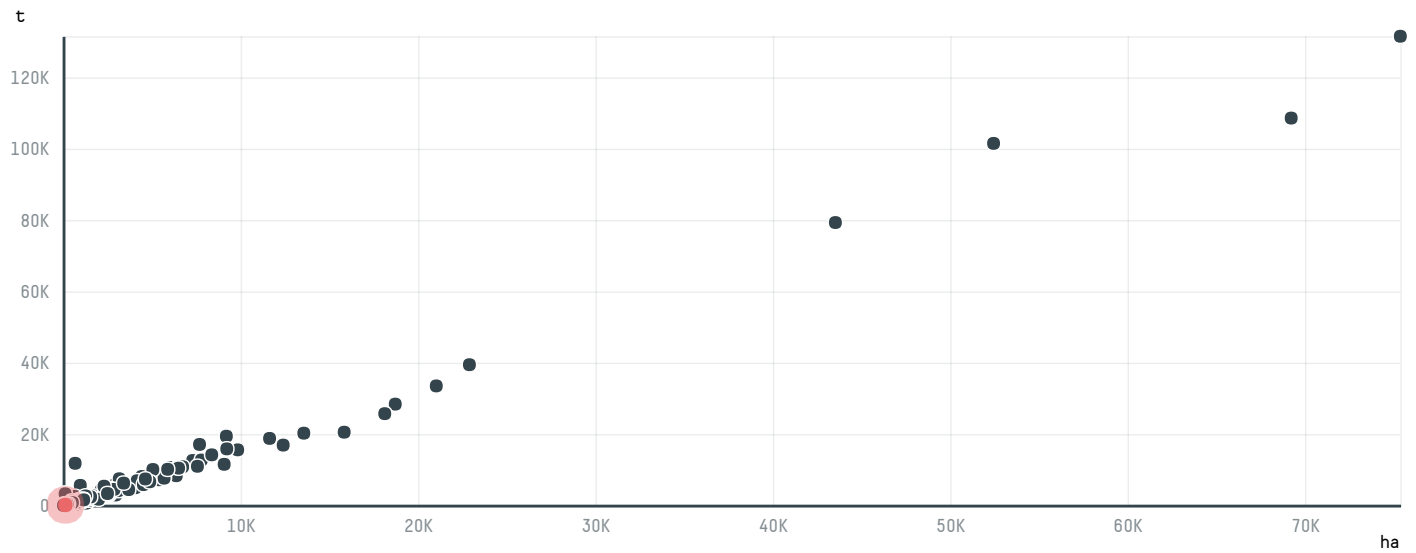

COMPARING COMPANIES IMPORTING COFFEE FROM BRAZIL IN 2017

Trase is a partnership between

In collaboration with

and many other organizations and individuals.

Donors

[Terms of Use](#) · [Privacy policy](#) · [Cookie policy](#) · [Contact us](#)