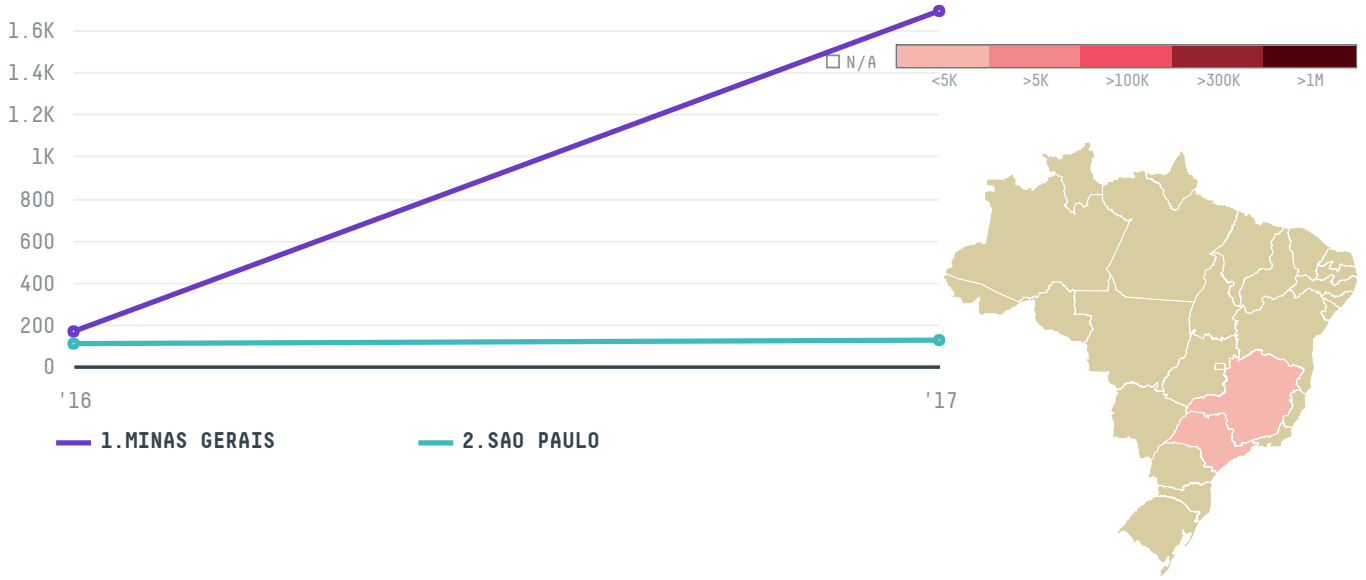

Trase is a partnership between

In collaboration with

and many other organizations

Donors

This website uses cookies to provide you with an improved user experience. By continuing to browse this site, you consent to the use of cookies and similar technologies. Please visit our [privacy policy](#) for further details.

I AGREE