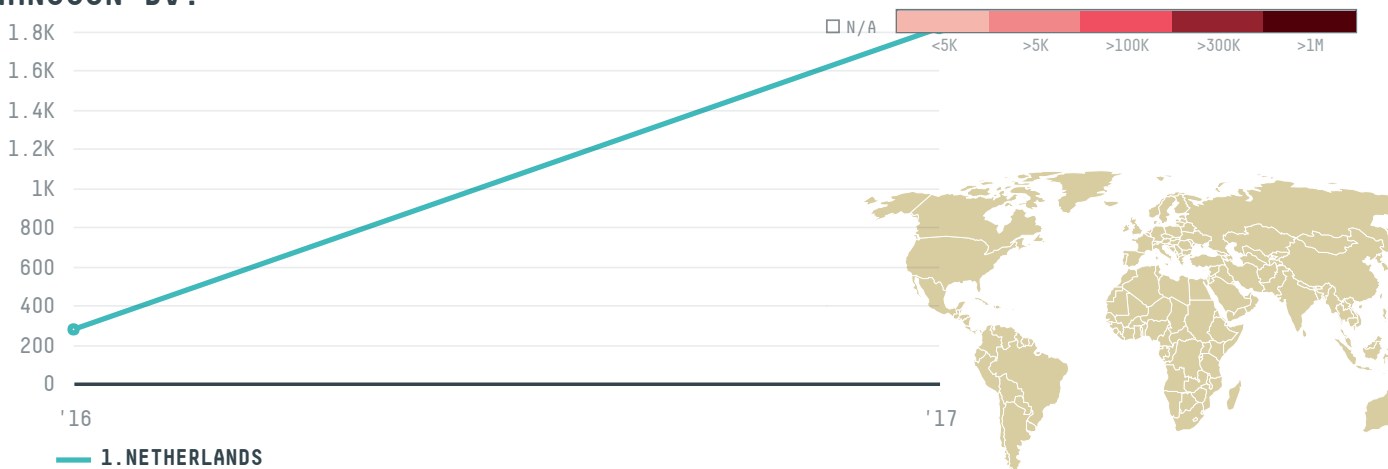

TOP DESTINATION COUNTRIES OF COFFEE IMPORTED BY AHOLD COFFEE COMPANY YO HANSSON BV:

This website uses cookies to provide you with an improved user experience. By continuing to browse this site, you consent to the use of cookies and similar technologies. Please visit our [privacy policy](#) for further details.

I AGREE