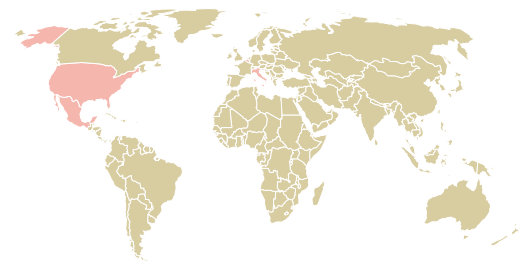

# trase

## ZANOTTI CAFE COMERCIO IMPORTACAO E EXPORTACAO

ACTIVITY      COMMODITY      COUNTRY      YEAR  
**Exporter**      **Coffee**      **Brazil**      **2015**

ZANOTTI CAFE COMERCIO IMPORTACAO E EXPORTACAO was the 64th largest exporter of coffee from BRAZIL in 2015, accounting for 3 thousand tons. As an exporter, ZANOTTI CAFE COMERCIO IMPORTACAO E EXPORTACAO sources from 2 municipalities, or 0% of the coffee production municipalities. The main destination of the coffee exported by ZANOTTI CAFE COMERCIO IMPORTACAO E EXPORTACAO is United states, accounting for 63% of the total.

### TOP DESTINATION COUNTRIES OF COFFEE EXPORTED BY ZANOTTI CAFE COMERCIO IMPORTACAO E EXPORTACAO: