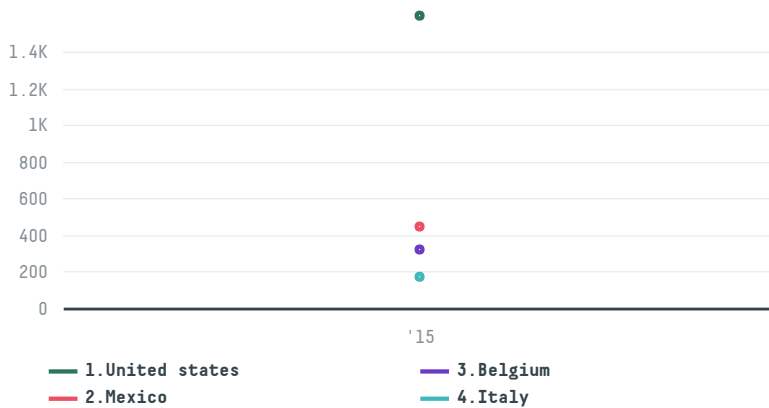

TOP DESTINATION COUNTRIES OF COFFEE EXPORTED BY ZANOTTI CAFE COMERCIO IMPORTACAO E EXPORTACAO: