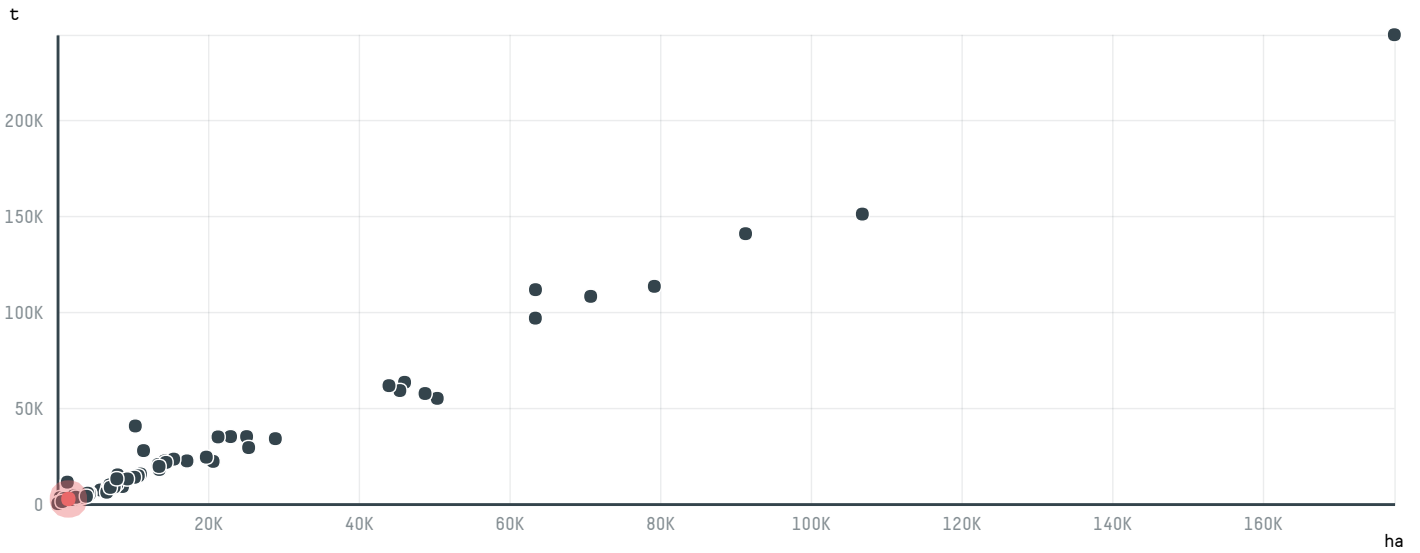

COMPARING COMPANIES EXPORTING COFFEE FROM BRAZIL IN 2015

Trase is a partnership between

In collaboration with

and many other organizations and individuals.

Donors

[Terms of Use](#) · [Privacy policy](#) · [Cookie policy](#) · [Contact us](#)

This website uses cookies to provide you with an improved user experience. By continuing to browse this site, you consent to the use of cookies and similar technologies. Please visit our [privacy policy](#) for further details.

I AGREE