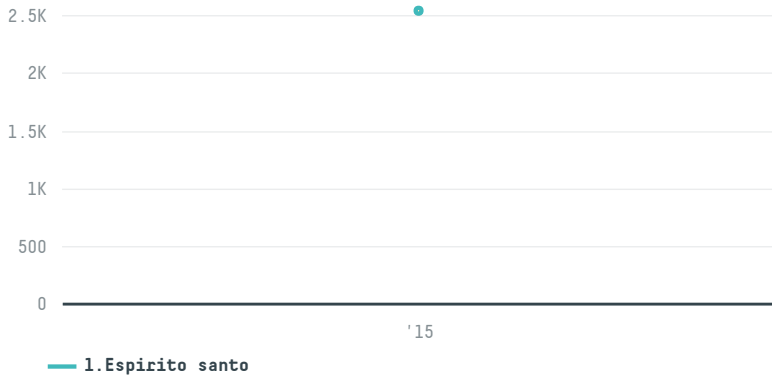

COMPARING COMPANIES EXPORTING COFFEE FROM BRAZIL IN 2015

Trase is a partnership between

In collaboration with

and many other organizations and individuals.

Donors

[Terms of Use](#) · [Privacy policy](#) · [Cookie policy](#) · [Contact us](#)

This website uses cookies to provide you with an improved user experience. By continuing to browse this site, you consent to the use of cookies and similar technologies. Please visit our [privacy policy](#) for further details.

I AGREE